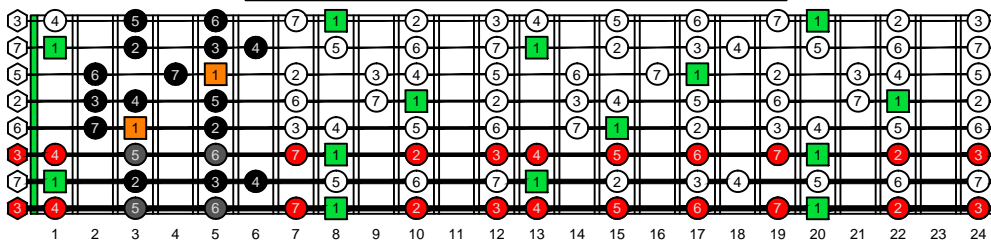

BAGED octaves C natural - FINGERBOARD OCTAVE SHAPES

BAGED octaves C major scale (ionian mode) - ENTIRE FINGERBOARD INTERVALS

7B5B2 C major scale (ionian mode) box shape - ENTIRE FINGERBOARD INTERVALS

5A3 C major scale (ionian mode) box shape - ENTIRE FINGERBOARD INTERVALS

8G6G3G1 C major scale (ionian mode) box shape - ENTIRE FINGERBOARD INTERVALS

8E6E4E1 C major scale (ionian mode) box shape - ENTIRE FINGERBOARD INTERVALS

7D4D2 C major scale (ionian mode) box shape - ENTIRE FINGERBOARD INTERVALS

7B5B2 at 12 C major scale (ionian mode) box shape - ENTIRE FINGERBOARD INTERVALS