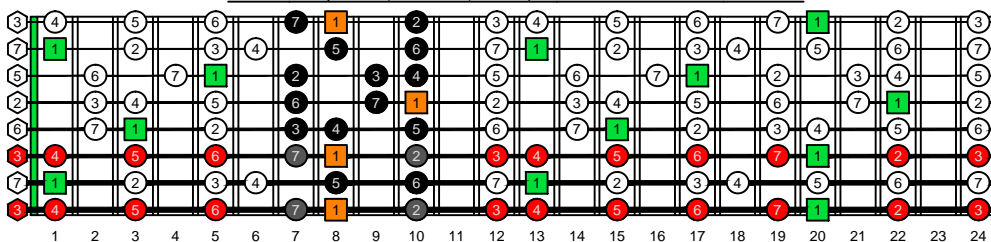

BAGED octaves C natural - FINGERBOARD OCTAVE SHAPES

BAGED octaves C major scale (ionian mode) - ENTIRE FINGERBOARD INTERVALS

7B5B2 C major scale (ionian mode) box shape - ENTIRE FINGERBOARD INTERVALS

5A3 C major scale (ionian mode) box shape - ENTIRE FINGERBOARD INTERVALS

8G6G3G1 C major scale (ionian mode) box shape - ENTIRE FINGERBOARD INTERVALS

8E6E4E1 C major scale (ionian mode) box shape - ENTIRE FINGERBOARD INTERVALS

7D4D2 C major scale (ionian mode) box shape - ENTIRE FINGERBOARD INTERVALS

7B5B2 at 12 C major scale (ionian mode) box shape - ENTIRE FINGERBOARD INTERVALS