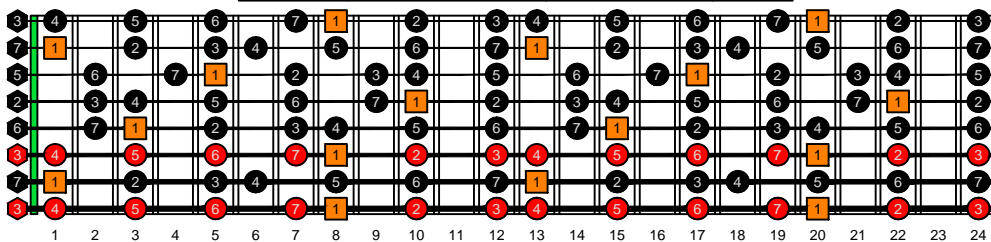

BAGED octaves C natural - FINGERBOARD OCTAVE SHAPES

BAGED octaves C major scale (ionian mode) - ENTIRE FINGERBOARD INTERVALS

7B5B2 C major scale (ionian mode) box shape - ENTIRE FINGERBOARD INTERVALS

5A3 C major scale (ionian mode) box shape - ENTIRE FINGERBOARD INTERVALS

8G6G3G1 C major scale (ionian mode) box shape - ENTIRE FINGERBOARD INTERVALS

8E6E4E1 C major scale (ionian mode) box shape - ENTIRE FINGERBOARD INTERVALS

7D4D2 C major scale (ionian mode) box shape - ENTIRE FINGERBOARD INTERVALS

7B5B2 at 12 C major scale (ionian mode) box shape - ENTIRE FINGERBOARD INTERVALS