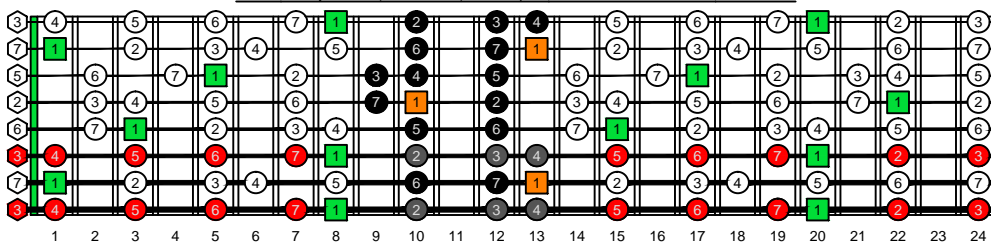

BAGED octaves C natural - FINGERBOARD OCTAVE SHAPES

BAGED octaves C major scale (ionian mode) - ENTIRE FINGERBOARD INTERVALS

7B5B2 C major scale (ionian mode) box shape - ENTIRE FINGERBOARD INTERVALS

5A3 C major scale (ionian mode) box shape - ENTIRE FINGERBOARD INTERVALS

8G6G3G1 C major scale (ionian mode) box shape - ENTIRE FINGERBOARD INTERVALS

8E6E4E1 C major scale (ionian mode) box shape - ENTIRE FINGERBOARD INTERVALS

7D4D2 C major scale (ionian mode) box shape - ENTIRE FINGERBOARD INTERVALS

7B5B2 at 12 C major scale (ionian mode) box shape - ENTIRE FINGERBOARD INTERVALS