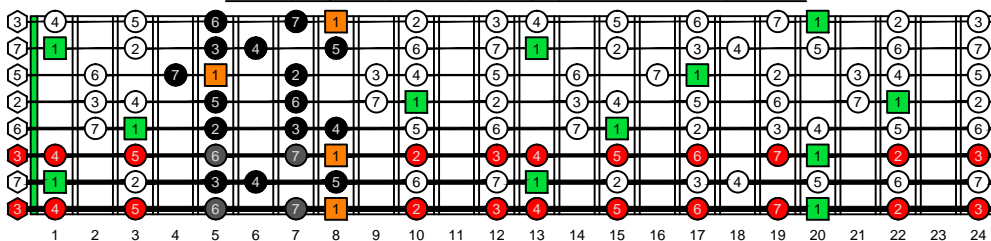

BAGED octaves C natural - FINGERBOARD OCTAVE SHAPES

BAGED octaves C major scale (ionian mode) - ENTIRE FINGERBOARD INTERVALS

7B5B2 C major scale (ionian mode) box shape - ENTIRE FINGERBOARD INTERVALS

5A3 C major scale (ionian mode) box shape - ENTIRE FINGERBOARD INTERVALS

8G6G3G1 C major scale (ionian mode) box shape - ENTIRE FINGERBOARD INTERVALS

8E6E4E1 C major scale (ionian mode) box shape - ENTIRE FINGERBOARD INTERVALS

7D4D2 C major scale (ionian mode) box shape - ENTIRE FINGERBOARD INTERVALS

7B5B2 at 12 C major scale (ionian mode) box shape - ENTIRE FINGERBOARD INTERVALS