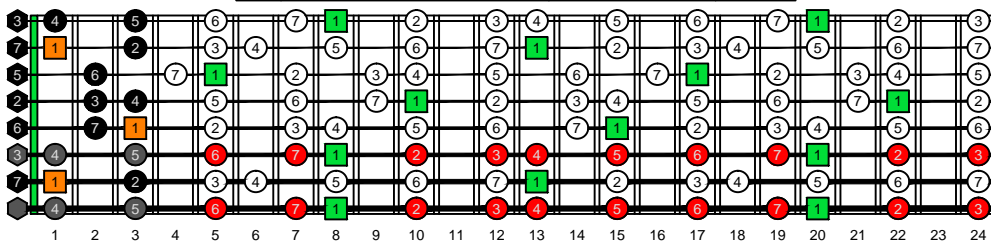

BAGED octaves C natural - FINGERBOARD OCTAVE SHAPES

BAGED octaves C major scale (ionian mode) - ENTIRE FINGERBOARD INTERVALS

7B5B2 C major scale (ionian mode) box shape - ENTIRE FINGERBOARD INTERVALS

5A3 C major scale (ionian mode) box shape - ENTIRE FINGERBOARD INTERVALS

8G6G3G1 C major scale (ionian mode) box shape - ENTIRE FINGERBOARD INTERVALS

8E6E4E1 C major scale (ionian mode) box shape - ENTIRE FINGERBOARD INTERVALS

7D4D2 C major scale (ionian mode) box shape - ENTIRE FINGERBOARD INTERVALS

7B5B2 at 12 C major scale (ionian mode) box shape - ENTIRE FINGERBOARD INTERVALS