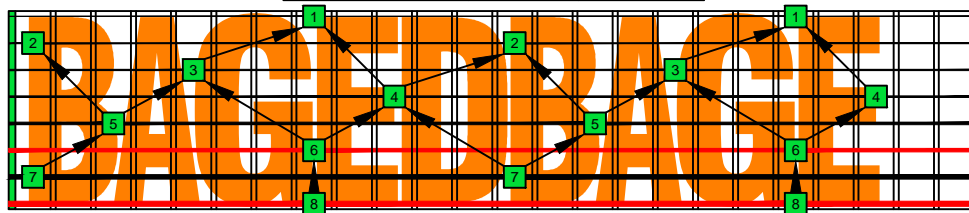

BAGED octaves C natural - FINGERBOARD OCTAVE SHAPES

BAGED octaves C major scale (ionian mode) - ENTIRE FINGERBOARD INTERVALS

7B5B2 C major scale (ionian mode) box shape - ENTIRE FINGERBOARD INTERVALS

5A3 C major scale (ionian mode) box shape - ENTIRE FINGERBOARD INTERVALS

8G6G3G1 C major scale (ionian mode) box shape - ENTIRE FINGERBOARD INTERVALS

8E6E4E1 C major scale (ionian mode) box shape - ENTIRE FINGERBOARD INTERVALS

7D4D2 C major scale (ionian mode) box shape - ENTIRE FINGERBOARD INTERVALS

7B5B2 at 12 C major scale (ionian mode) box shape - ENTIRE FINGERBOARD INTERVALS