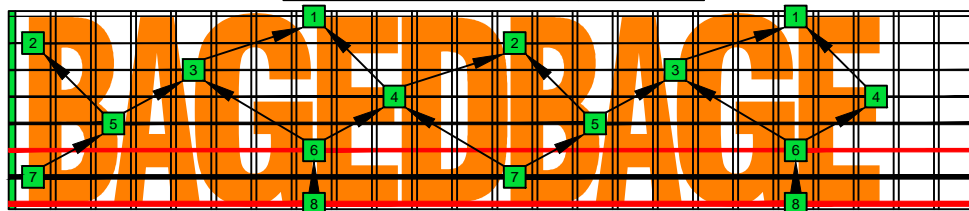

BAGED octaves C natural - FINGERBOARD OCTAVE SHAPES

BAGED octaves C major scale (ionian mode) - ENTIRE FINGERBOARD NOTE NAMES

7B5B2 C major scale (ionian mode) box shape - ENTIRE FINGERBOARD NOTE NAMES

5A3 C major scale (ionian mode) box shape - ENTIRE FINGERBOARD NOTE NAMES

8G6G3G1 C major scale (ionian mode) box shape - ENTIRE FINGERBOARD NOTE NAMES

8E6E4E1 C major scale (ionian mode) box shape - ENTIRE FINGERBOARD NOTE NAMES

7D4D2 C major scale (ionian mode) box shape - ENTIRE FINGERBOARD NOTE NAMES

7B5B2 at 12 C major scale (ionian mode) box shape - ENTIRE FINGERBOARD NOTE NAMES