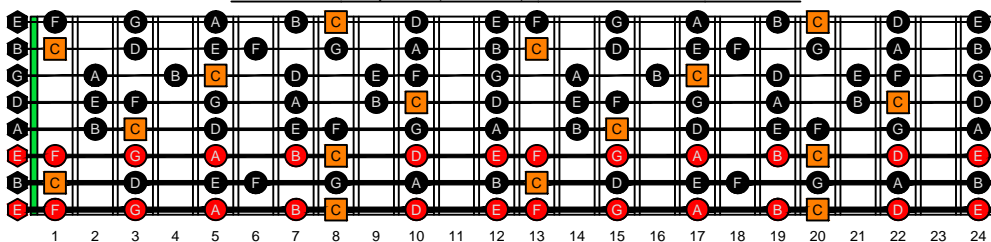

BAGED octaves C natural - FINGERBOARD OCTAVE SHAPES

BAGED octaves C major scale (ionian mode) - ENTIRE FINGERBOARD NOTE NAMES

7B5B2 C major scale (ionian mode) box shape - ENTIRE FINGERBOARD NOTE NAMES

5A3 C major scale (ionian mode) box shape - ENTIRE FINGERBOARD NOTE NAMES

8G6G3G1 C major scale (ionian mode) box shape - ENTIRE FINGERBOARD NOTE NAMES

8E6E4E1 C major scale (ionian mode) box shape - ENTIRE FINGERBOARD NOTE NAMES

7D4D2 C major scale (ionian mode) box shape - ENTIRE FINGERBOARD NOTE NAMES

7B5B2 at 12 C major scale (ionian mode) box shape - ENTIRE FINGERBOARD NOTE NAMES