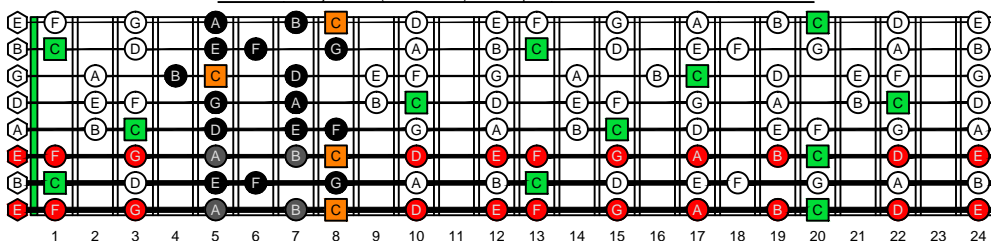

BAGED octaves C natural - FINGERBOARD OCTAVE SHAPES

BAGED octaves C major scale (ionian mode) - ENTIRE FINGERBOARD NOTE NAMES

7B5B2 C major scale (ionian mode) box shape - ENTIRE FINGERBOARD NOTE NAMES

5A3 C major scale (ionian mode) box shape - ENTIRE FINGERBOARD NOTE NAMES

8G6G3G1 C major scale (ionian mode) box shape - ENTIRE FINGERBOARD NOTE NAMES

8E6E4E1 C major scale (ionian mode) box shape - ENTIRE FINGERBOARD NOTE NAMES

7D4D2 C major scale (ionian mode) box shape - ENTIRE FINGERBOARD NOTE NAMES

7B5B2 at 12 C major scale (ionian mode) box shape - ENTIRE FINGERBOARD NOTE NAMES