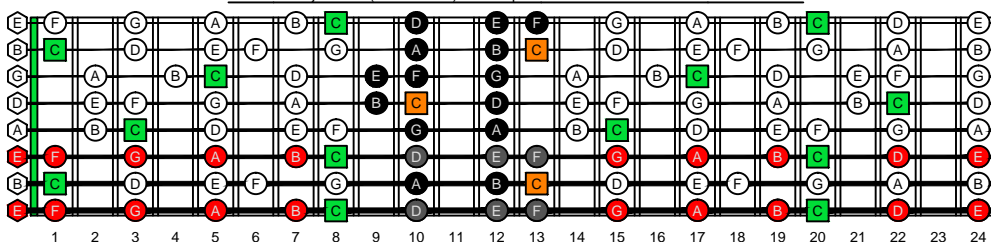

BAGED octaves C natural - FINGERBOARD OCTAVE SHAPES

BAGED octaves C major scale (ionian mode) - ENTIRE FINGERBOARD NOTE NAMES

7B5B2 C major scale (ionian mode) box shape - ENTIRE FINGERBOARD NOTE NAMES

5A3 C major scale (ionian mode) box shape - ENTIRE FINGERBOARD NOTE NAMES

8G6G3G1 C major scale (ionian mode) box shape - ENTIRE FINGERBOARD NOTE NAMES

8E6E4E1 C major scale (ionian mode) box shape - ENTIRE FINGERBOARD NOTE NAMES

7D4D2 C major scale (ionian mode) box shape - ENTIRE FINGERBOARD NOTE NAMES

7B5B2 at 12 C major scale (ionian mode) box shape - ENTIRE FINGERBOARD NOTE NAMES