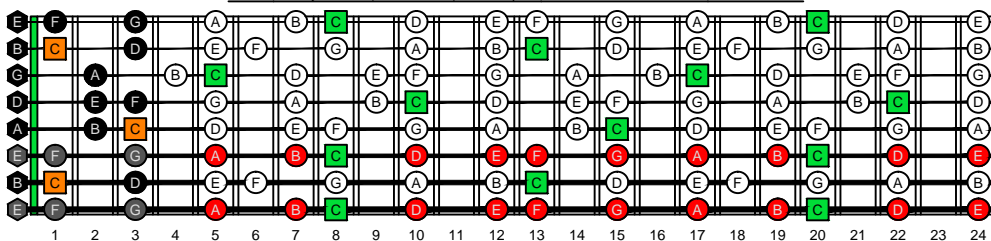

BAGED octaves C natural - FINGERBOARD OCTAVE SHAPES

BAGED octaves C major scale (ionian mode) - ENTIRE FINGERBOARD NOTE NAMES

7B5B2 C major scale (ionian mode) box shape - ENTIRE FINGERBOARD NOTE NAMES

5A3 C major scale (ionian mode) box shape - ENTIRE FINGERBOARD NOTE NAMES

8G6G3G1 C major scale (ionian mode) box shape - ENTIRE FINGERBOARD NOTE NAMES

8E6E4E1 C major scale (ionian mode) box shape - ENTIRE FINGERBOARD NOTE NAMES

7D4D2 C major scale (ionian mode) box shape - ENTIRE FINGERBOARD NOTE NAMES

7B5B2 at 12 C major scale (ionian mode) box shape - ENTIRE FINGERBOARD NOTE NAMES