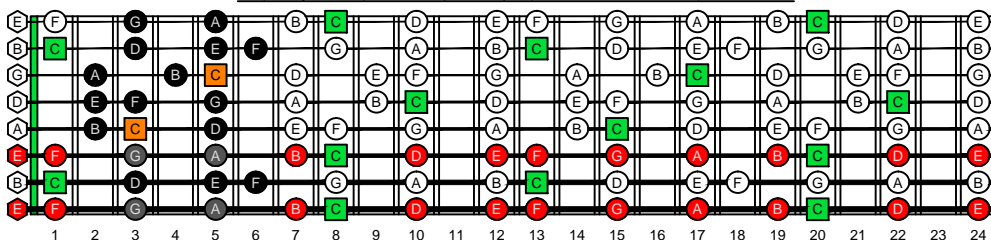

BAGED octaves C natural - FINGERBOARD OCTAVE SHAPES

BAGED octaves C major scale (ionian mode) - ENTIRE FINGERBOARD NOTE NAMES

7B5B2 C major scale (ionian mode) box shape - ENTIRE FINGERBOARD NOTE NAMES

5A3 C major scale (ionian mode) box shape - ENTIRE FINGERBOARD NOTE NAMES

8G6G3G1 C major scale (ionian mode) box shape - ENTIRE FINGERBOARD NOTE NAMES

8E6E4E1 C major scale (ionian mode) box shape - ENTIRE FINGERBOARD NOTE NAMES

7D4D2 C major scale (ionian mode) box shape - ENTIRE FINGERBOARD NOTE NAMES

7B5B2 at 12 C major scale (ionian mode) box shape - ENTIRE FINGERBOARD NOTE NAMES