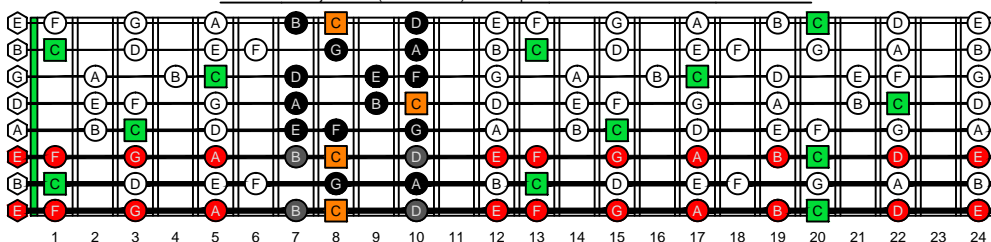

BAGED octaves C natural - FINGERBOARD OCTAVE SHAPES

BAGED octaves C major scale (ionian mode) - ENTIRE FINGERBOARD NOTE NAMES

7B5B2 C major scale (ionian mode) box shape - ENTIRE FINGERBOARD NOTE NAMES

5A3 C major scale (ionian mode) box shape - ENTIRE FINGERBOARD NOTE NAMES

8G6G3G1 C major scale (ionian mode) box shape - ENTIRE FINGERBOARD NOTE NAMES

8E6E4E1 C major scale (ionian mode) box shape - ENTIRE FINGERBOARD NOTE NAMES

7D4D2 C major scale (ionian mode) box shape - ENTIRE FINGERBOARD NOTE NAMES

7B5B2 at 12 C major scale (ionian mode) box shape - ENTIRE FINGERBOARD NOTE NAMES