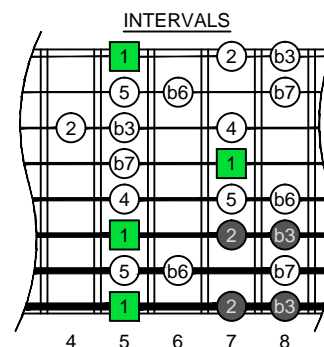

A minor scale AGEDB octaves (box shapes)

A minor scale
SEMITONOMETER

BOX
SHAPE

www.cagedoctaves.com

Zon Brookes

8Em6Em4Em1 - A minor scale box shape (Drop E tuning)

8Em6Em4Em1 A minor scale (aeolian mode) box shape - ENTIRE FINGERBOARD NOTE NAMES

8Em6Em4Em1 A minor scale (aeolian mode) box shape - ENTIRE FINGERBOARD INTERVALS