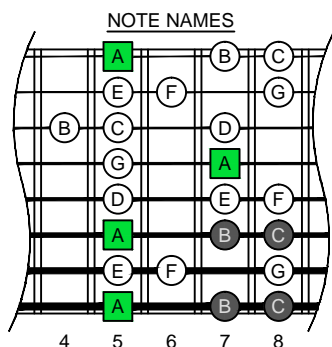

A minor scale AGEDB octaves (box shapes)

A minor scale
SEMITONOMETER

BOX
SHAPE

www.cagedoctaves.com

Zon Brookes

8Em6Em4Em1 - A minor scale box shape (Drop E tuning)

8Em6Em4Em1 A minor scale (aeolian mode) box shape - ENTIRE FINGERBOARD NOTE NAMES

8Em6Em4Em1 A minor scale (aeolian mode) box shape - ENTIRE FINGERBOARD INTERVALS