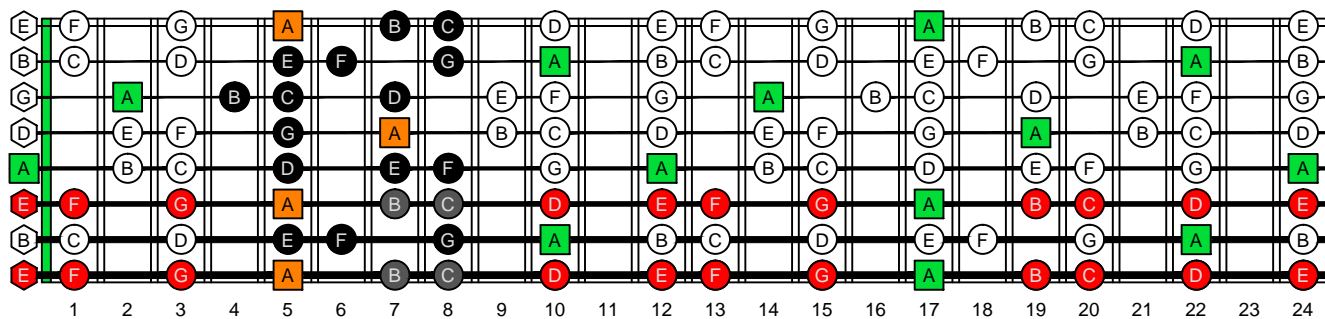

A minor scale AGEDB octaves (box shapes)

A minor scale
SEMITONOMETER

BOX
SHAPE

www.cagedoctaves.com

Zon Brookes

8Em6Em4Em1 - A minor scale box shape (Drop E tuning)

8Em6Em4Em1 A minor scale (aeolian mode) box shape - ENTIRE FINGERBOARD NOTE NAMES

8Em6Em4Em1 A minor scale (aeolian mode) box shape - ENTIRE FINGERBOARD INTERVALS