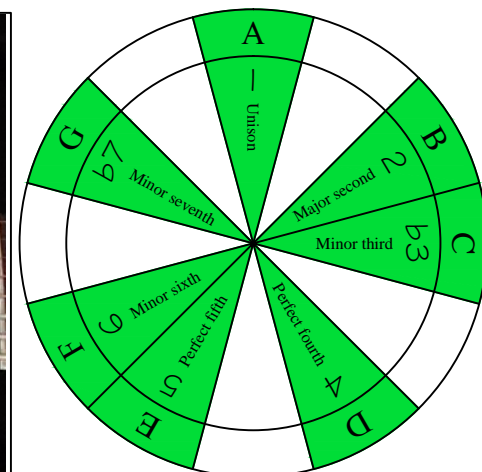

A minor scale AGEDB octaves (box shapes)

A minor scale
SEMITONOMETER

BOX
SHAPE

www.cagedoctaves.com

Zon Brookes

8Em6Em4Em1 - A minor scale box shape (Drop E tuning)

8Em6Em4Em1 A minor scale (aeolian mode) box shape - ENTIRE FINGERBOARD NOTE NAMES

8Em6Em4Em1 A minor scale (aeolian mode) box shape - ENTIRE FINGERBOARD INTERVALS