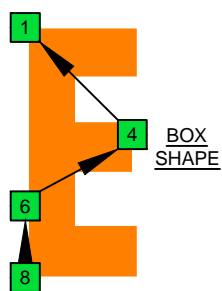

A minor scale AGEDB octaves (box shapes)

A minor scale
SEMITONOMETER

BOX
SHAPE

www.cagedoctaves.com

Zon Brookes

8Em6Em4Em1 - A minor scale box shape (Drop E tuning)

8Em6Em4Em1 A minor scale (aeolian mode) box shape - ENTIRE FINGERBOARD NOTE NAMES

8Em6Em4Em1 A minor scale (aeolian mode) box shape - ENTIRE FINGERBOARD INTERVALS