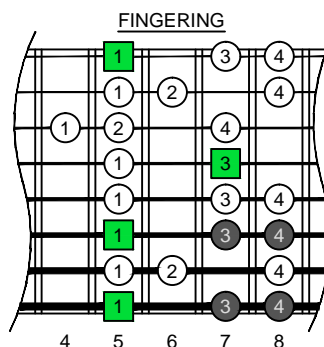

A minor scale AGEDB octaves (box shapes)

A minor scale
SEMITONOMETER

BOX
SHAPE

www.cagedoctaves.com

Zon Brookes

8Em6Em4Em1 - A minor scale box shape (Drop E tuning)

8Em6Em4Em1 A minor scale (aeolian mode) box shape - ENTIRE FINGERBOARD NOTE NAMES

8Em6Em4Em1 A minor scale (aeolian mode) box shape - ENTIRE FINGERBOARD INTERVALS