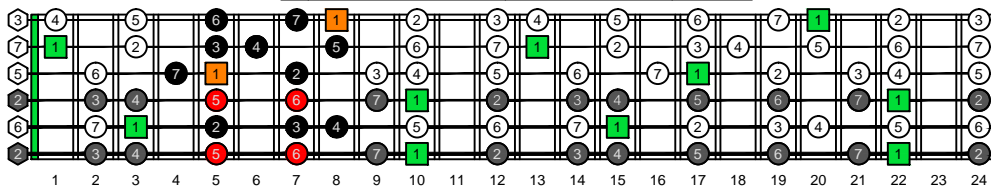

CAGED octaves C natural - FINGERBOARD OCTAVE SHAPES

CAGED octaves C major scale (ionian mode) - ENTIRE FINGERBOARD INTERVALS

5C2 C major scale (ionian mode) - ENTIRE FINGERBOARD INTERVALS

5A3 C major scale (ionian mode) - ENTIRE FINGERBOARD INTERVALS

3G1 C major scale (ionian mode) - ENTIRE FINGERBOARD INTERVALS

6E4E1 C major scale (ionian mode) - ENTIRE FINGERBOARD INTERVALS

6D4D2 C major scale (ionian mode) - ENTIRE FINGERBOARD INTERVALS

5C2 at 12 C major scale (ionian mode) - ENTIRE FINGERBOARD INTERVALS