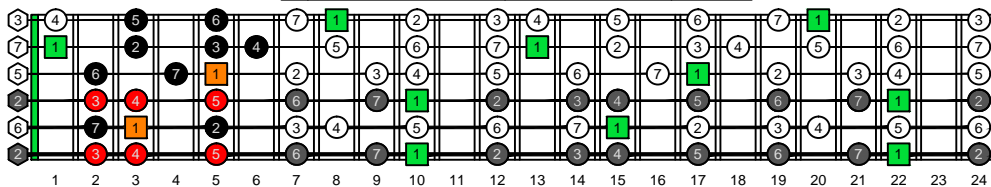

CAGED octaves C natural - FINGERBOARD OCTAVE SHAPES

CAGED octaves C major scale (ionian mode) - ENTIRE FINGERBOARD INTERVALS

5C2 C major scale (ionian mode) - ENTIRE FINGERBOARD INTERVALS

5A3 C major scale (ionian mode) - ENTIRE FINGERBOARD INTERVALS

3G1 C major scale (ionian mode) - ENTIRE FINGERBOARD INTERVALS

6E4E1 C major scale (ionian mode) - ENTIRE FINGERBOARD INTERVALS

6D4D2 C major scale (ionian mode) - ENTIRE FINGERBOARD INTERVALS

5C2 at 12 C major scale (ionian mode) - ENTIRE FINGERBOARD INTERVALS