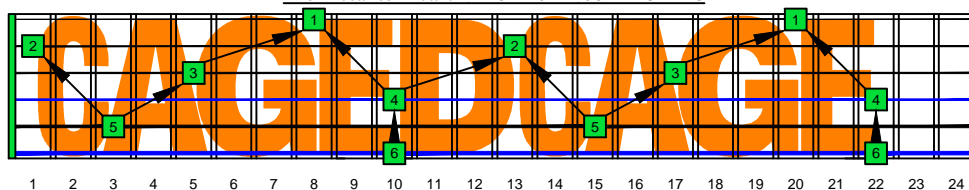

CAGED octaves C natural - FINGERBOARD OCTAVE SHAPES

CAGED octaves C major scale (ionian mode) - ENTIRE FINGERBOARD INTERVALS

5C2 C major scale (ionian mode) - ENTIRE FINGERBOARD INTERVALS

5A3 C major scale (ionian mode) - ENTIRE FINGERBOARD INTERVALS

3G1 C major scale (ionian mode) - ENTIRE FINGERBOARD INTERVALS

6E4E1 C major scale (ionian mode) - ENTIRE FINGERBOARD INTERVALS

6D4D2 C major scale (ionian mode) - ENTIRE FINGERBOARD INTERVALS

5C2 at 12 C major scale (ionian mode) - ENTIRE FINGERBOARD INTERVALS