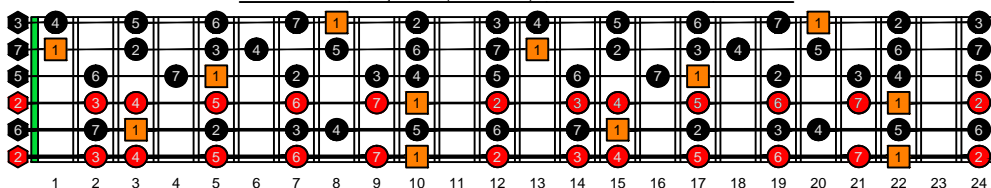

CAGED octaves C natural - FINGERBOARD OCTAVE SHAPES

CAGED octaves C major scale (ionian mode) - ENTIRE FINGERBOARD INTERVALS

5C2 C major scale (ionian mode) - ENTIRE FINGERBOARD INTERVALS

5A3 C major scale (ionian mode) - ENTIRE FINGERBOARD INTERVALS

3G1 C major scale (ionian mode) - ENTIRE FINGERBOARD INTERVALS

6E4E1 C major scale (ionian mode) - ENTIRE FINGERBOARD INTERVALS

6D4D2 C major scale (ionian mode) - ENTIRE FINGERBOARD INTERVALS

5C2 at 12 C major scale (ionian mode) - ENTIRE FINGERBOARD INTERVALS