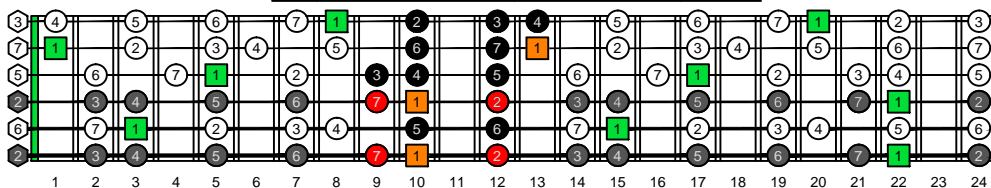

CAGED octaves C natural - FINGERBOARD OCTAVE SHAPES

CAGED octaves C major scale (ionian mode) - ENTIRE FINGERBOARD INTERVALS

5C2 C major scale (ionian mode) - ENTIRE FINGERBOARD INTERVALS

5A3 C major scale (ionian mode) - ENTIRE FINGERBOARD INTERVALS

3G1 C major scale (ionian mode) - ENTIRE FINGERBOARD INTERVALS

6E4E1 C major scale (ionian mode) - ENTIRE FINGERBOARD INTERVALS

6D4D2 C major scale (ionian mode) - ENTIRE FINGERBOARD INTERVALS

5C2 at 12 C major scale (ionian mode) - ENTIRE FINGERBOARD INTERVALS