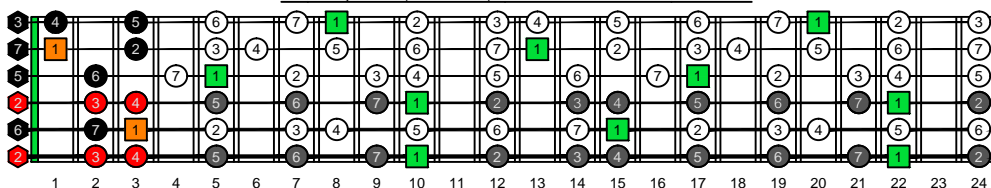

CAGED octaves C natural - FINGERBOARD OCTAVE SHAPES

CAGED octaves C major scale (ionian mode) - ENTIRE FINGERBOARD INTERVALS

5C2 C major scale (ionian mode) - ENTIRE FINGERBOARD INTERVALS

5A3 C major scale (ionian mode) - ENTIRE FINGERBOARD INTERVALS

3G1 C major scale (ionian mode) - ENTIRE FINGERBOARD INTERVALS

6E4E1 C major scale (ionian mode) - ENTIRE FINGERBOARD INTERVALS

6D4D2 C major scale (ionian mode) - ENTIRE FINGERBOARD INTERVALS

5C2 at 12 C major scale (ionian mode) - ENTIRE FINGERBOARD INTERVALS