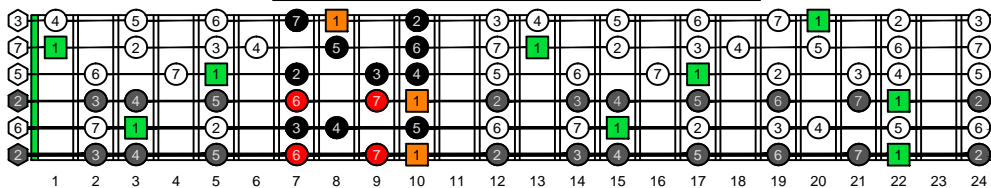

CAGED octaves C natural - FINGERBOARD OCTAVE SHAPES

CAGED octaves C major scale (ionian mode) - ENTIRE FINGERBOARD INTERVALS

5C2 C major scale (ionian mode) - ENTIRE FINGERBOARD INTERVALS

5A3 C major scale (ionian mode) - ENTIRE FINGERBOARD INTERVALS

3G1 C major scale (ionian mode) - ENTIRE FINGERBOARD INTERVALS

6E4E1 C major scale (ionian mode) - ENTIRE FINGERBOARD INTERVALS

6D4D2 C major scale (ionian mode) - ENTIRE FINGERBOARD INTERVALS

5C2 at 12 C major scale (ionian mode) - ENTIRE FINGERBOARD INTERVALS