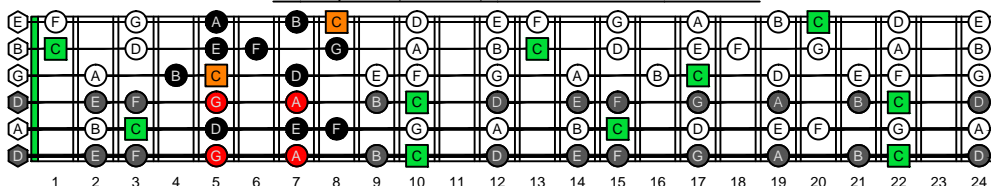

CAGED octaves C natural - FINGERBOARD OCTAVE SHAPES

CAGED octaves C major scale (ionian mode) - ENTIRE FINGERBOARD NOTE NAMES

5C2 C major scale (ionian mode) - ENTIRE FINGERBOARD NOTE NAMES

5A3 C major scale (ionian mode) - ENTIRE FINGERBOARD NOTE NAMES

3G1 C major scale (ionian mode) - ENTIRE FINGERBOARD NOTE NAMES

6E4E1 C major scale (ionian mode) - ENTIRE FINGERBOARD NOTE NAMES

6D4D2 C major scale (ionian mode) - ENTIRE FINGERBOARD INTERVALS

5C2 at 12 C major scale (ionian mode) - ENTIRE FINGERBOARD NOTE NAMES