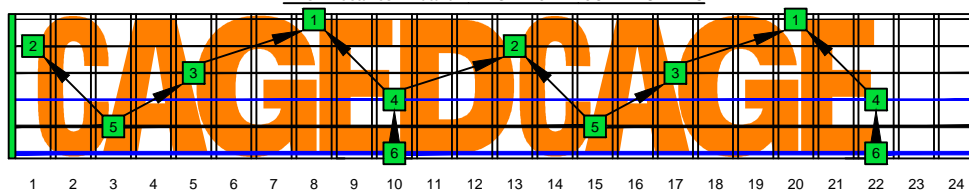

CAGED octaves C natural - FINGERBOARD OCTAVE SHAPES

CAGED octaves C major scale (ionian mode) - ENTIRE FINGERBOARD NOTE NAMES

5C2 C major scale (ionian mode) - ENTIRE FINGERBOARD NOTE NAMES

5A3 C major scale (ionian mode) - ENTIRE FINGERBOARD NOTE NAMES

3G1 C major scale (ionian mode) - ENTIRE FINGERBOARD NOTE NAMES

6E4E1 C major scale (ionian mode) - ENTIRE FINGERBOARD NOTE NAMES

6D4D2 C major scale (ionian mode) - ENTIRE FINGERBOARD INTERVALS

5C2 at 12 C major scale (ionian mode) - ENTIRE FINGERBOARD NOTE NAMES