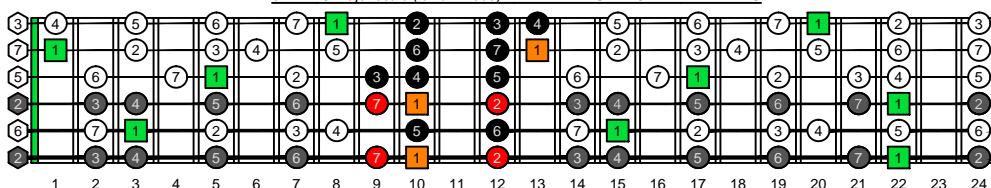

CAGED octaves C natural - FINGERBOARD OCTAVE SHAPES

CAGED octaves C major scale (ionian mode) - ENTIRE FINGERBOARD NOTE NAMES

5C2 C major scale (ionian mode) - ENTIRE FINGERBOARD NOTE NAMES

5A3 C major scale (ionian mode) - ENTIRE FINGERBOARD NOTE NAMES

3G1 C major scale (ionian mode) - ENTIRE FINGERBOARD NOTE NAMES

6E4E1 C major scale (ionian mode) - ENTIRE FINGERBOARD NOTE NAMES

6D4D2 C major scale (ionian mode) - ENTIRE FINGERBOARD INTERVALS

5C2 at 12 C major scale (ionian mode) - ENTIRE FINGERBOARD NOTE NAMES