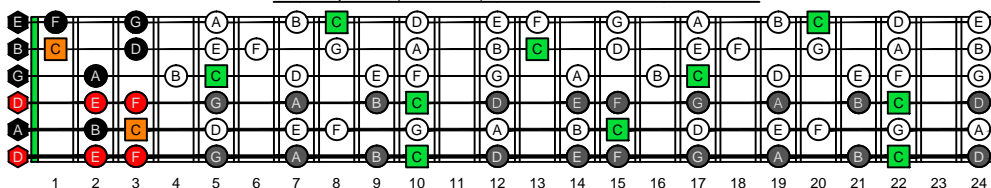

CAGED octaves C natural - FINGERBOARD OCTAVE SHAPES

CAGED octaves C major scale (ionian mode) - ENTIRE FINGERBOARD NOTE NAMES

5C2 C major scale (ionian mode) - ENTIRE FINGERBOARD NOTE NAMES

5A3 C major scale (ionian mode) - ENTIRE FINGERBOARD NOTE NAMES

3G1 C major scale (ionian mode) - ENTIRE FINGERBOARD NOTE NAMES

6E4E1 C major scale (ionian mode) - ENTIRE FINGERBOARD NOTE NAMES

6D4D2 C major scale (ionian mode) - ENTIRE FINGERBOARD INTERVALS

5C2 at 12 C major scale (ionian mode) - ENTIRE FINGERBOARD NOTE NAMES