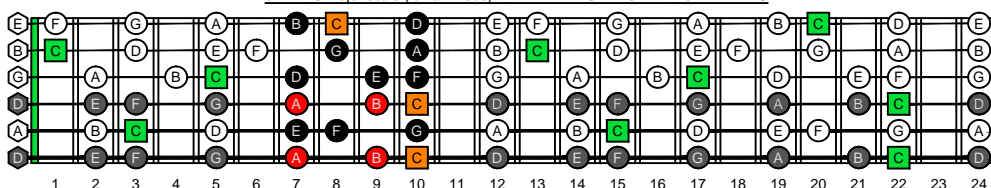

CAGED octaves C natural - FINGERBOARD OCTAVE SHAPES

CAGED octaves C major scale (ionian mode) - ENTIRE FINGERBOARD NOTE NAMES

5C2 C major scale (ionian mode) - ENTIRE FINGERBOARD NOTE NAMES

5A3 C major scale (ionian mode) - ENTIRE FINGERBOARD NOTE NAMES

3G1 C major scale (ionian mode) - ENTIRE FINGERBOARD NOTE NAMES

6E4E1 C major scale (ionian mode) - ENTIRE FINGERBOARD NOTE NAMES

6D4D2 C major scale (ionian mode) - ENTIRE FINGERBOARD INTERVALS

5C2 at 12 C major scale (ionian mode) - ENTIRE FINGERBOARD NOTE NAMES