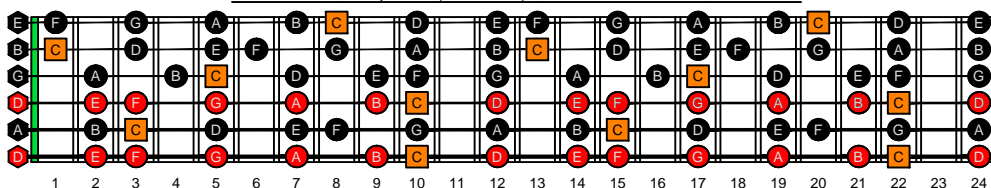

CAGED octaves C natural - FINGERBOARD OCTAVE SHAPES

CAGED octaves C major scale (ionian mode) - ENTIRE FINGERBOARD NOTE NAMES

5C2 C major scale (ionian mode) - ENTIRE FINGERBOARD NOTE NAMES

5A3 C major scale (ionian mode) - ENTIRE FINGERBOARD NOTE NAMES

3G1 C major scale (ionian mode) - ENTIRE FINGERBOARD NOTE NAMES

6E4E1 C major scale (ionian mode) - ENTIRE FINGERBOARD NOTE NAMES

6D4D2 C major scale (ionian mode) - ENTIRE FINGERBOARD INTERVALS

5C2 at 12 C major scale (ionian mode) - ENTIRE FINGERBOARD NOTE NAMES