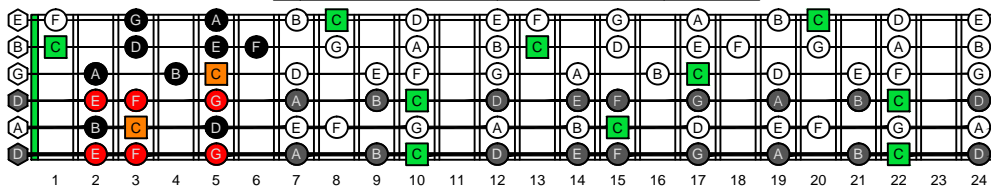

CAGED octaves C natural - FINGERBOARD OCTAVE SHAPES

CAGED octaves C major scale (ionian mode) - ENTIRE FINGERBOARD NOTE NAMES

5C2 C major scale (ionian mode) - ENTIRE FINGERBOARD NOTE NAMES

5A3 C major scale (ionian mode) - ENTIRE FINGERBOARD NOTE NAMES

3G1 C major scale (ionian mode) - ENTIRE FINGERBOARD NOTE NAMES

6E4E1 C major scale (ionian mode) - ENTIRE FINGERBOARD NOTE NAMES

6D4D2 C major scale (ionian mode) - ENTIRE FINGERBOARD INTERVALS

5C2 at 12 C major scale (ionian mode) - ENTIRE FINGERBOARD NOTE NAMES