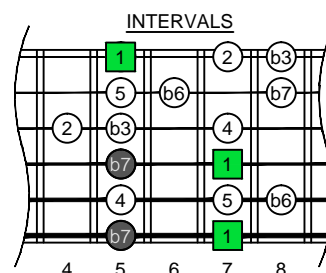

A minor scale AGEDC octaves (box shapes)

A minor scale
SEMITONOMETER

BOX
SHAPE

www.cagedoctaves.com

Zon Brookes

6Em4Em1 - A minor scale box shape (dropped D tuning)

6Em4Em1 A minor scale (aeolian mode) - ENTIRE FINGERBOARD NOTE NAMES

6Em4Em1 A minor scale (aeolian mode) - ENTIRE FINGERBOARD INTERVALS