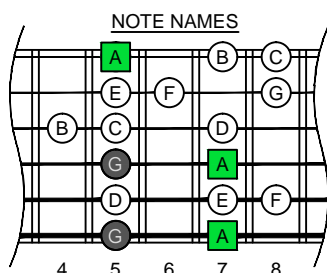

A minor scale AGEDC octaves (box shapes)

A minor scale
SEMITONOMETER

BOX
SHAPE

www.cagedoctaves.com

Zon Brookes

6Em4Em1 - A minor scale box shape (dropped D tuning)

6Em4Em1 A minor scale (aeolian mode) - ENTIRE FINGERBOARD NOTE NAMES