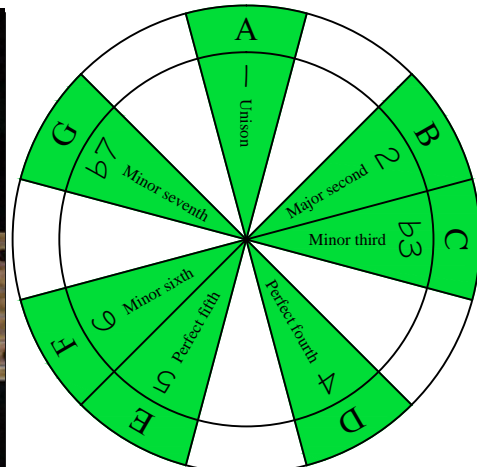

A minor scale AGEDC octaves (box shapes)

A minor scale
SEMITONOMETER

BOX
SHAPE

www.cagedoctaves.com

Zon Brookes

6Em4Em1 - A minor scale box shape (dropped D tuning)

6Em4Em1 A minor scale (aeolian mode) - ENTIRE FINGERBOARD NOTE NAMES

6Em4Em1 A minor scale (aeolian mode) - ENTIRE FINGERBOARD INTERVALS