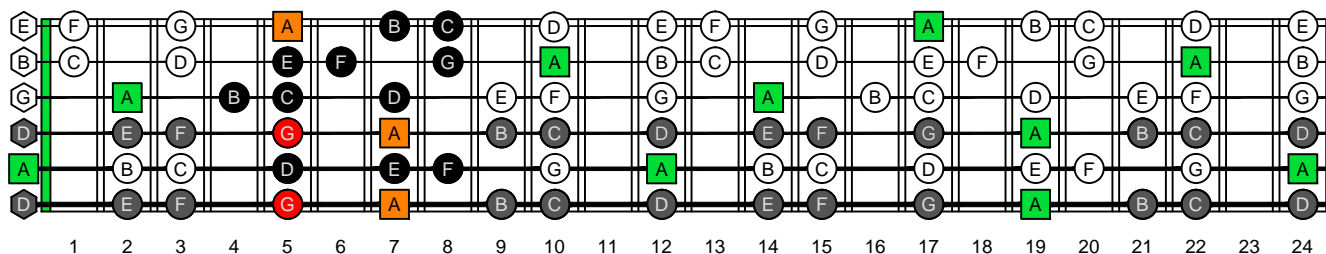

A minor scale AGEDC octaves (box shapes)

A minor scale
SEMITONOMETER

BOX
SHAPE

www.cagedoctaves.com

Zon Brookes

6Em4Em1 - A minor scale box shape (dropped D tuning)

6Em4Em1 A minor scale (aeolian mode) - ENTIRE FINGERBOARD NOTE NAMES

6Em4Em1 A minor scale (aeolian mode) - ENTIRE FINGERBOARD INTERVALS