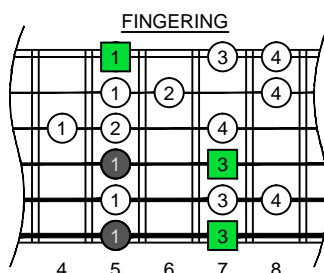

A minor scale AGEDC octaves (box shapes)

A minor scale
SEMITONOMETER

BOX
SHAPE

www.cagedoctaves.com

Zon Brookes

6Em4Em1 - A minor scale box shape (dropped D tuning)

6Em4Em1 A minor scale (aeolian mode) - ENTIRE FINGERBOARD NOTE NAMES

6Em4Em1 A minor scale (aeolian mode) - ENTIRE FINGERBOARD INTERVALS