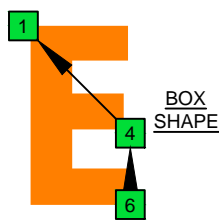

A minor scale AGEDC octaves (box shapes)

A minor scale
SEMITONOMETER

BOX
SHAPE

www.cagedoctaves.com

Zon Brookes

6Em4Em1 - A minor scale box shape (dropped D tuning)

6Em4Em1 A minor scale (aeolian mode) - ENTIRE FINGERBOARD NOTE NAMES