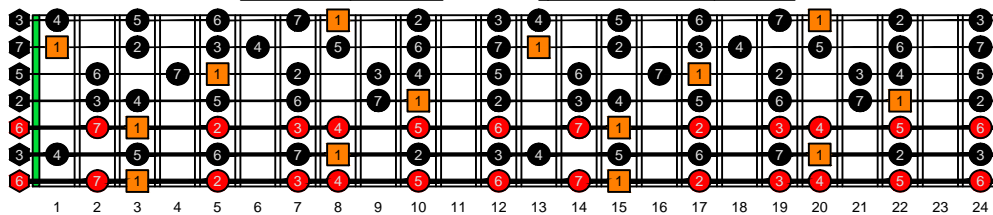

BAGED octaves C natural - FINGERBOARD OCTAVE SHAPES

BAGED octaves C major scale (ionian mode) - ENTIRE FINGERBOARD INTERVALS

7B5B2 C major scale (ionian mode) box shape - ENTIRE FINGERBOARD INTERVALS

7A5A3 C major scale (ionian mode) box shape - ENTIRE FINGERBOARD INTERVALS

6G3G1 C major scale (ionian mode) box shape - ENTIRE FINGERBOARD INTERVALS

6E4E1 C major scale (ionian mode) box shape - ENTIRE FINGERBOARD INTERVALS

4D2 C major scale (ionian mode) box shape - ENTIRE FINGERBOARD INTERVALS

7B5B2 at 12 C major scale (ionian mode) box shape - ENTIRE FINGERBOARD INTERVALS