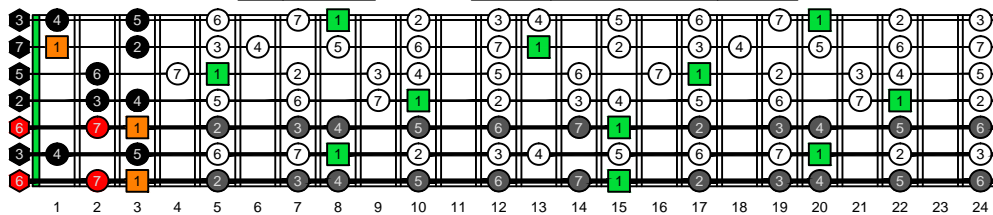

BAGED octaves C natural - FINGERBOARD OCTAVE SHAPES

BAGED octaves C major scale (ionian mode) - ENTIRE FINGERBOARD INTERVALS

7B5B2 C major scale (ionian mode) box shape - ENTIRE FINGERBOARD INTERVALS

7A5A3 C major scale (ionian mode) box shape - ENTIRE FINGERBOARD INTERVALS

6G3G1 C major scale (ionian mode) box shape - ENTIRE FINGERBOARD INTERVALS

6E4E1 C major scale (ionian mode) box shape - ENTIRE FINGERBOARD INTERVALS

4D2 C major scale (ionian mode) box shape - ENTIRE FINGERBOARD INTERVALS

7B5B2 at 12 C major scale (ionian mode) box shape - ENTIRE FINGERBOARD INTERVALS