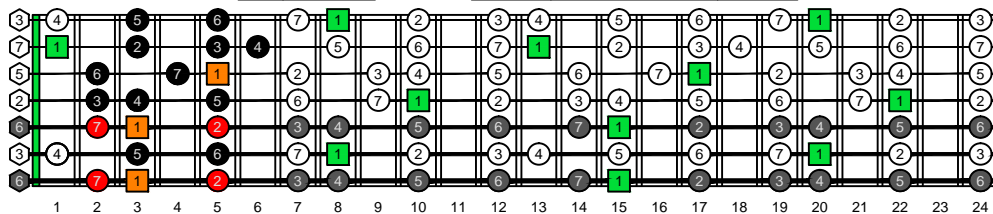

BAGED octaves C natural - FINGERBOARD OCTAVE SHAPES

BAGED octaves C major scale (ionian mode) - ENTIRE FINGERBOARD INTERVALS

7B5B2 C major scale (ionian mode) box shape - ENTIRE FINGERBOARD INTERVALS

7A5A3 C major scale (ionian mode) box shape - ENTIRE FINGERBOARD INTERVALS

6G3G1 C major scale (ionian mode) box shape - ENTIRE FINGERBOARD INTERVALS

6E4E1 C major scale (ionian mode) box shape - ENTIRE FINGERBOARD INTERVALS

4D2 C major scale (ionian mode) box shape - ENTIRE FINGERBOARD INTERVALS

7B5B2 at 12 C major scale (ionian mode) box shape - ENTIRE FINGERBOARD INTERVALS