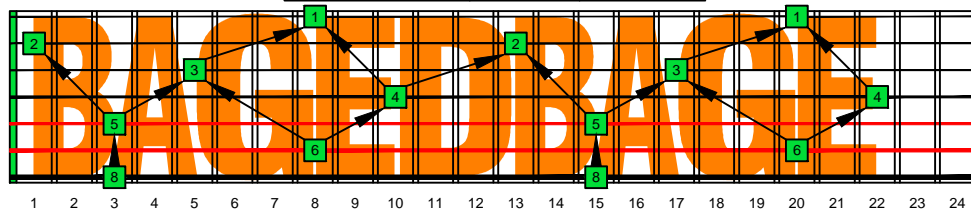

BAGED octaves C natural - FINGERBOARD OCTAVE SHAPES

BAGED octaves C major scale (ionian mode) - ENTIRE FINGERBOARD INTERVALS

7B5B2 C major scale (ionian mode) box shape - ENTIRE FINGERBOARD INTERVALS

7A5A3 C major scale (ionian mode) box shape - ENTIRE FINGERBOARD INTERVALS

6G3G1 C major scale (ionian mode) box shape - ENTIRE FINGERBOARD INTERVALS

6E4E1 C major scale (ionian mode) box shape - ENTIRE FINGERBOARD INTERVALS

4D2 C major scale (ionian mode) box shape - ENTIRE FINGERBOARD INTERVALS

7B5B2 at 12 C major scale (ionian mode) box shape - ENTIRE FINGERBOARD INTERVALS