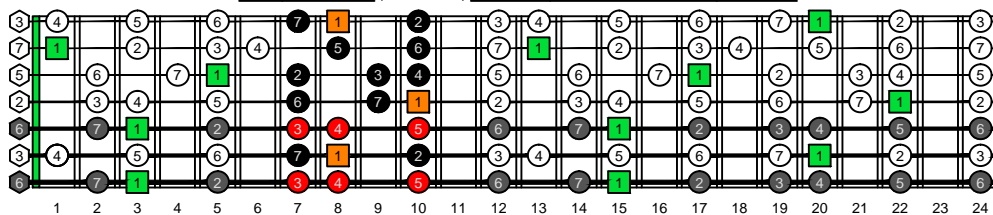

BAGED octaves C natural - FINGERBOARD OCTAVE SHAPES

BAGED octaves C major scale (ionian mode) - ENTIRE FINGERBOARD INTERVALS

7B5B2 C major scale (ionian mode) box shape - ENTIRE FINGERBOARD INTERVALS

7A5A3 C major scale (ionian mode) box shape - ENTIRE FINGERBOARD INTERVALS

6G3G1 C major scale (ionian mode) box shape - ENTIRE FINGERBOARD INTERVALS

6E4E1 C major scale (ionian mode) box shape - ENTIRE FINGERBOARD INTERVALS

4D2 C major scale (ionian mode) box shape - ENTIRE FINGERBOARD INTERVALS

7B5B2 at 12 C major scale (ionian mode) box shape - ENTIRE FINGERBOARD INTERVALS