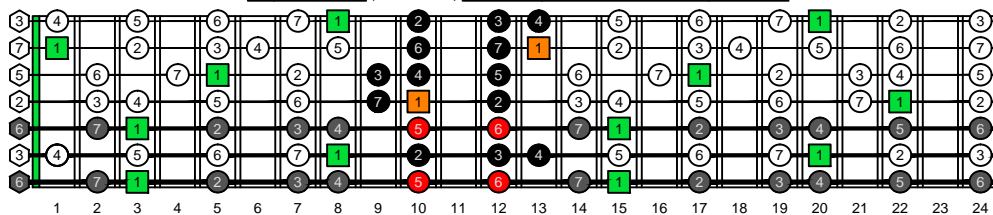

BAGED octaves C natural - FINGERBOARD OCTAVE SHAPES

BAGED octaves C major scale (ionian mode) - ENTIRE FINGERBOARD INTERVALS

7B5B2 C major scale (ionian mode) box shape - ENTIRE FINGERBOARD INTERVALS

7A5A3 C major scale (ionian mode) box shape - ENTIRE FINGERBOARD INTERVALS

6G3G1 C major scale (ionian mode) box shape - ENTIRE FINGERBOARD INTERVALS

6E4E1 C major scale (ionian mode) box shape - ENTIRE FINGERBOARD INTERVALS

4D2 C major scale (ionian mode) box shape - ENTIRE FINGERBOARD INTERVALS

7B5B2 at 12 C major scale (ionian mode) box shape - ENTIRE FINGERBOARD INTERVALS