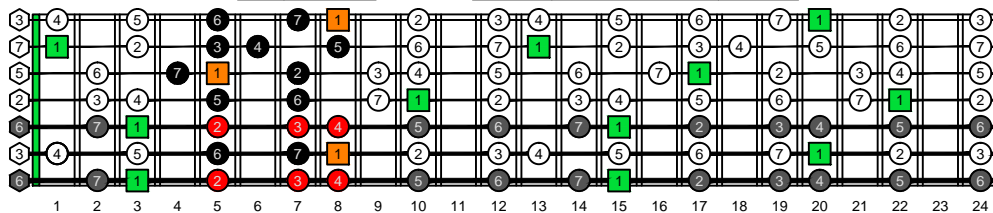

BAGED octaves C natural - FINGERBOARD OCTAVE SHAPES

BAGED octaves C major scale (ionian mode) - ENTIRE FINGERBOARD INTERVALS

7B5B2 C major scale (ionian mode) box shape - ENTIRE FINGERBOARD INTERVALS

7A5A3 C major scale (ionian mode) box shape - ENTIRE FINGERBOARD INTERVALS

6G3G1 C major scale (ionian mode) box shape - ENTIRE FINGERBOARD INTERVALS

6E4E1 C major scale (ionian mode) box shape - ENTIRE FINGERBOARD INTERVALS

4D2 C major scale (ionian mode) box shape - ENTIRE FINGERBOARD INTERVALS

7B5B2 at 12 C major scale (ionian mode) box shape - ENTIRE FINGERBOARD INTERVALS