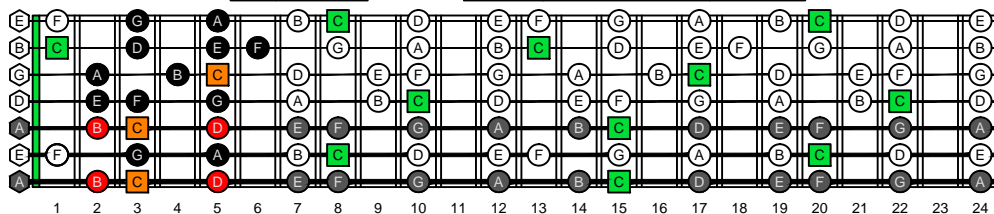

BAGED octaves C natural - FINGERBOARD OCTAVE SHAPES

BAGED octaves C major scale (ionian mode) - ENTIRE FINGERBOARD NOTE NAMES

7B5B2 C major scale (ionian mode) box shape - ENTIRE FINGERBOARD NOTE NAMES

7A5A3 C major scale (ionian mode) box shape - ENTIRE FINGERBOARD NOTE NAMES

6G3G1 C major scale (ionian mode) box shape - ENTIRE FINGERBOARD NOTE NAMES

6E4E1 C major scale (ionian mode) box shape - ENTIRE FINGERBOARD NOTE NAMES

4D2 C major scale (ionian mode) box shape - ENTIRE FINGERBOARD NOTE NAMES

7B5B2 at 12 C major scale (ionian mode) box shape - ENTIRE FINGERBOARD NOTE NAMES