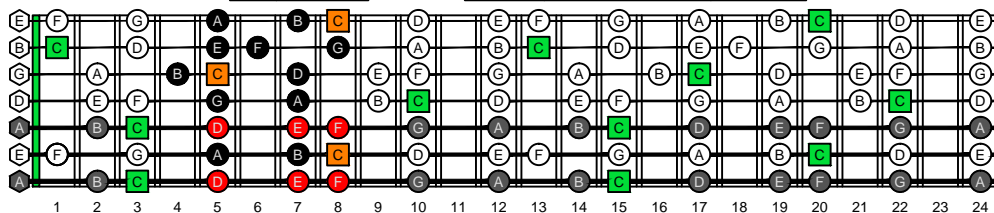

BAGED octaves C natural - FINGERBOARD OCTAVE SHAPES

BAGED octaves C major scale (ionian mode) - ENTIRE FINGERBOARD NOTE NAMES

7B5B2 C major scale (ionian mode) box shape - ENTIRE FINGERBOARD NOTE NAMES

7A5A3 C major scale (ionian mode) box shape - ENTIRE FINGERBOARD NOTE NAMES

6G3G1 C major scale (ionian mode) box shape - ENTIRE FINGERBOARD NOTE NAMES

6E4E1 C major scale (ionian mode) box shape - ENTIRE FINGERBOARD NOTE NAMES

4D2 C major scale (ionian mode) box shape - ENTIRE FINGERBOARD NOTE NAMES

7B5B2 at 12 C major scale (ionian mode) box shape - ENTIRE FINGERBOARD NOTE NAMES