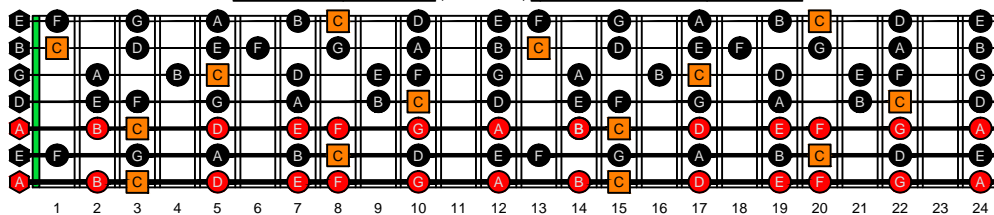

BAGED octaves C natural - FINGERBOARD OCTAVE SHAPES

BAGED octaves C major scale (ionian mode) - ENTIRE FINGERBOARD NOTE NAMES

7B5B2 C major scale (ionian mode) box shape - ENTIRE FINGERBOARD NOTE NAMES

7A5A3 C major scale (ionian mode) box shape - ENTIRE FINGERBOARD NOTE NAMES

6G3G1 C major scale (ionian mode) box shape - ENTIRE FINGERBOARD NOTE NAMES

6E4E1 C major scale (ionian mode) box shape - ENTIRE FINGERBOARD NOTE NAMES

4D2 C major scale (ionian mode) box shape - ENTIRE FINGERBOARD NOTE NAMES

7B5B2 at 12 C major scale (ionian mode) box shape - ENTIRE FINGERBOARD NOTE NAMES