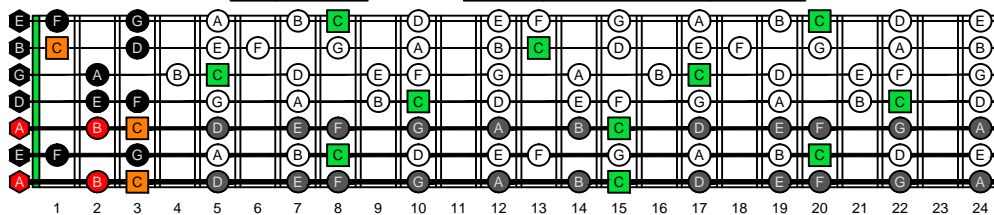

BAGED octaves C natural - FINGERBOARD OCTAVE SHAPES

BAGED octaves C major scale (ionian mode) - ENTIRE FINGERBOARD NOTE NAMES

7B5B2 C major scale (ionian mode) box shape - ENTIRE FINGERBOARD NOTE NAMES

7A5A3 C major scale (ionian mode) box shape - ENTIRE FINGERBOARD NOTE NAMES

6G3G1 C major scale (ionian mode) box shape - ENTIRE FINGERBOARD NOTE NAMES

6E4E1 C major scale (ionian mode) box shape - ENTIRE FINGERBOARD NOTE NAMES

4D2 C major scale (ionian mode) box shape - ENTIRE FINGERBOARD NOTE NAMES

7B5B2 at 12 C major scale (ionian mode) box shape - ENTIRE FINGERBOARD NOTE NAMES