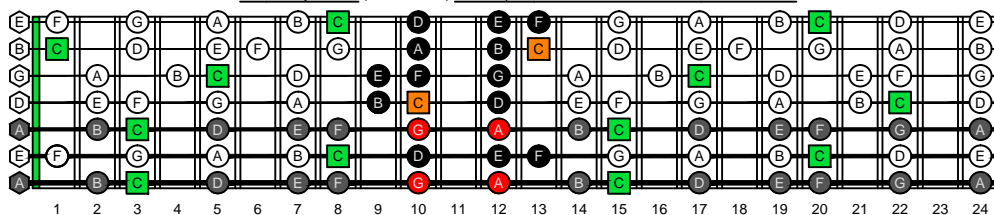

BAGED octaves C natural - FINGERBOARD OCTAVE SHAPES

BAGED octaves C major scale (ionian mode) - ENTIRE FINGERBOARD NOTE NAMES

7B5B2 C major scale (ionian mode) box shape - ENTIRE FINGERBOARD NOTE NAMES

7A5A3 C major scale (ionian mode) box shape - ENTIRE FINGERBOARD NOTE NAMES

6G3G1 C major scale (ionian mode) box shape - ENTIRE FINGERBOARD NOTE NAMES

6E4E1 C major scale (ionian mode) box shape - ENTIRE FINGERBOARD NOTE NAMES

4D2 C major scale (ionian mode) box shape - ENTIRE FINGERBOARD NOTE NAMES

7B5B2 at 12 C major scale (ionian mode) box shape - ENTIRE FINGERBOARD NOTE NAMES