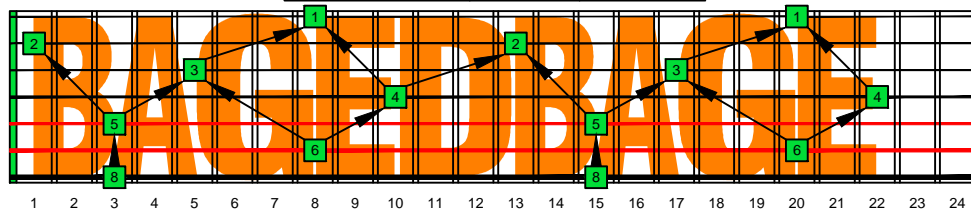

BAGED octaves C natural - FINGERBOARD OCTAVE SHAPES

BAGED octaves C major scale (ionian mode) - ENTIRE FINGERBOARD NOTE NAMES

7B5B2 C major scale (ionian mode) box shape - ENTIRE FINGERBOARD NOTE NAMES

7A5A3 C major scale (ionian mode) box shape - ENTIRE FINGERBOARD NOTE NAMES

6G3G1 C major scale (ionian mode) box shape - ENTIRE FINGERBOARD NOTE NAMES

6E4E1 C major scale (ionian mode) box shape - ENTIRE FINGERBOARD NOTE NAMES

4D2 C major scale (ionian mode) box shape - ENTIRE FINGERBOARD NOTE NAMES

7B5B2 at 12 C major scale (ionian mode) box shape - ENTIRE FINGERBOARD NOTE NAMES