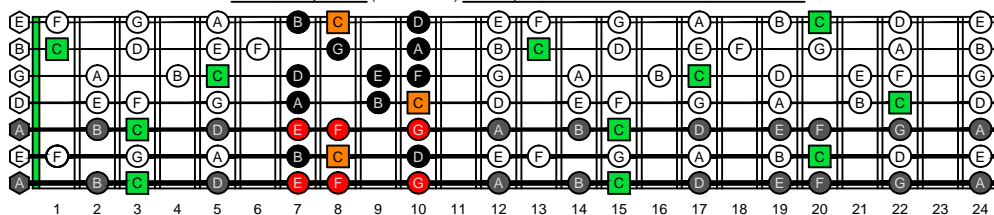

BAGED octaves C natural - FINGERBOARD OCTAVE SHAPES

BAGED octaves C major scale (ionian mode) - ENTIRE FINGERBOARD NOTE NAMES

7B5B2 C major scale (ionian mode) box shape - ENTIRE FINGERBOARD NOTE NAMES

7A5A3 C major scale (ionian mode) box shape - ENTIRE FINGERBOARD NOTE NAMES

6G3G1 C major scale (ionian mode) box shape - ENTIRE FINGERBOARD NOTE NAMES

6E4E1 C major scale (ionian mode) box shape - ENTIRE FINGERBOARD NOTE NAMES

4D2 C major scale (ionian mode) box shape - ENTIRE FINGERBOARD NOTE NAMES

7B5B2 at 12 C major scale (ionian mode) box shape - ENTIRE FINGERBOARD NOTE NAMES