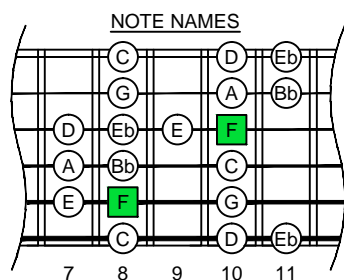

F bebop dominant scale SEMITONOMETER

F
bebop dominant
EDCAG
octaves
(box shapes)

BOX SHAPE

www.cagedoctaves.com

Zon Brookes

5A3 box shape - F bebop dominant

5A3 F bebop dominant - ENTIRE FINGERBOARD NOTE NAMES

5A3 F bebop dominant - ENTIRE FINGERBOARD INTERVALS