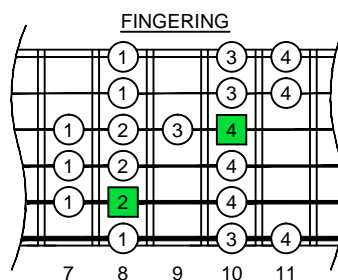

F bebop dominant scale SEMITONOMETER

F
bebop dominant
EDCAG
octaves
(box shapes)

BOX SHAPE

www.cagedoctaves.com

Zon Brookes

5A3 box shape - F bebop dominant

5A3 F bebop dominant - ENTIRE FINGERBOARD NOTE NAMES

5A3 F bebop dominant - ENTIRE FINGERBOARD INTERVALS