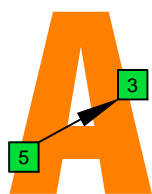

F bebop dominant scale SEMITONOMETER

F
bebop dominant
EDCAG
octaves
(box shapes)

BOX SHAPE

www.cagedoctaves.com

Zon Brookes

5A3 box shape - F bebop dominant

5A3 F bebop dominant - ENTIRE FINGERBOARD NOTE NAMES