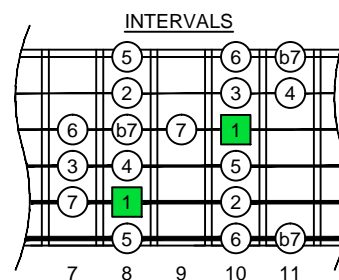

F bebop dominant scale SEMITONOMETER

F
bebop dominant
EDCAG
octaves
(box shapes)

BOX SHAPE

www.cagedoctaves.com

Zon Brookes

5A3 box shape - F bebop dominant

5A3 F bebop dominant - ENTIRE FINGERBOARD NOTE NAMES

5A3 F bebop dominant - ENTIRE FINGERBOARD INTERVALS