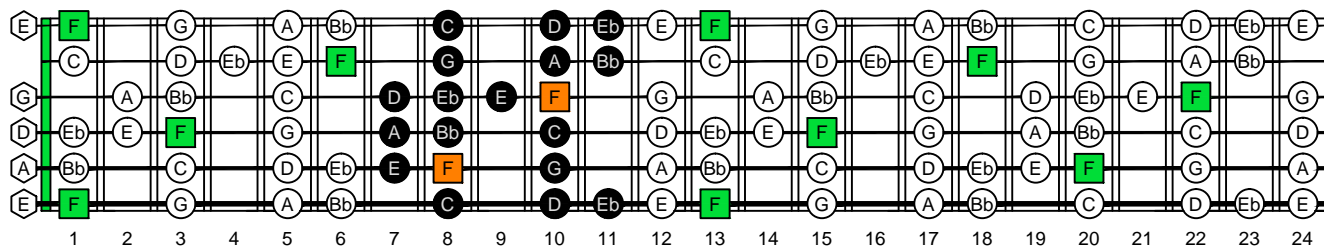

F bebop dominant scale SEMITONOMETER

F
bebop dominant
EDCAG
octaves
(box shapes)

BOX SHAPE

www.cagedoctaves.com

Zon Brookes

5A3 box shape - F bebop dominant

5A3 F bebop dominant - ENTIRE FINGERBOARD NOTE NAMES

5A3 F bebop dominant - ENTIRE FINGERBOARD INTERVALS