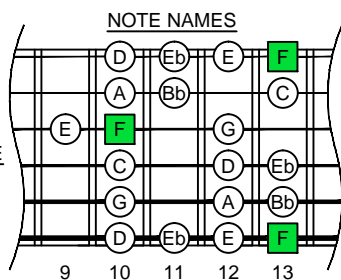

F

bebop dominant

EDCAG  
octaves  
(box shapes)

F bebop dominant scale  
SEMITONOMETER

BOX SHAPE

www.cagedoctaves.com

Zon Brookes

6G3G1 box shape - F bebop dominant

6G3G1 F bebop dominant - ENTIRE FINGERBOARD NOTE NAMES

6G3G1 F bebop dominant - ENTIRE FINGERBOARD INTERVALS