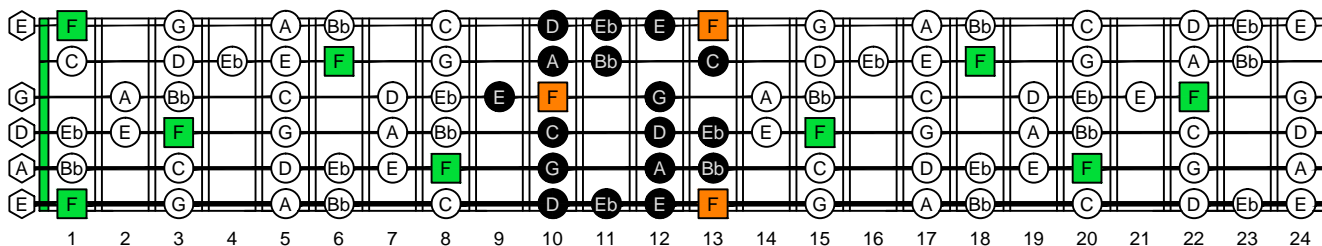

F

bebop dominant

EDCAG  
octaves  
(box shapes)

F bebop dominant scale  
SEMITONOMETER

BOX SHAPE

www.cagedoctaves.com

Zon Brookes

6G3G1 box shape - F bebop dominant

6G3G1 F bebop dominant - ENTIRE FINGERBOARD NOTE NAMES

6G3G1 F bebop dominant - ENTIRE FINGERBOARD INTERVALS