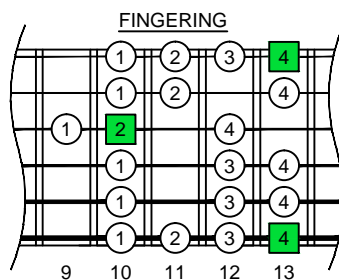

F

bebop dominant

EDCAG  
octaves  
(box shapes)

F bebop dominant scale  
SEMITONOMETER

BOX SHAPE

www.cagedoctaves.com

Zon Brookes

6G3G1 box shape - F bebop dominant