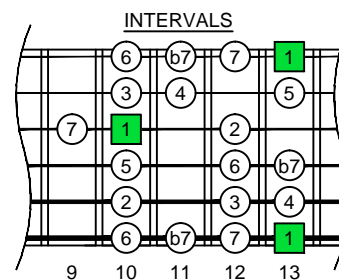

F

bebop dominant

EDCAG  
octaves  
(box shapes)

F bebop dominant scale  
SEMITONOMETER

BOX SHAPE

www.cagedoctaves.com

Zon Brookes

6G3G1 box shape - F bebop dominant

6G3G1 F bebop dominant - ENTIRE FINGERBOARD NOTE NAMES

6G3G1 F bebop dominant - ENTIRE FINGERBOARD INTERVALS