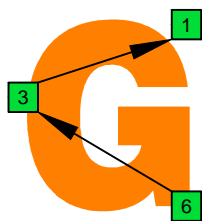

F

bebop dominant

EDCAG  
octaves  
(box shapes)

F bebop dominant scale  
SEMITONOMETER

BOX SHAPE

www.cagedoctaves.com

Zon Brookes

6G3G1 box shape - F bebop dominant

6G3G1 F bebop dominant - ENTIRE FINGERBOARD NOTE NAMES

6G3G1 F bebop dominant - ENTIRE FINGERBOARD INTERVALS