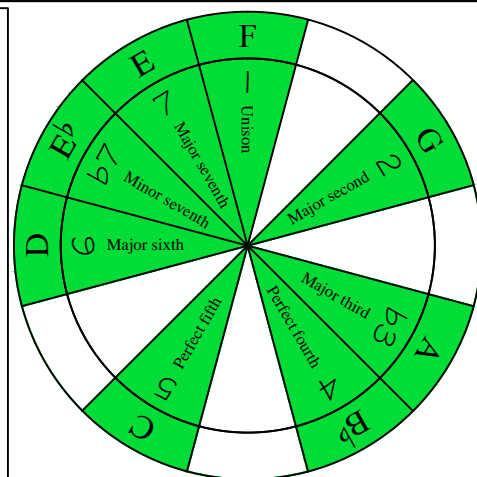

F

bebop dominant

EDCAG  
octaves  
(box shapes)

F bebop dominant scale  
SEMITONOMETER

BOX SHAPE

www.cagedoctaves.com

Zon Brookes

6G3G1 box shape - F bebop dominant

6G3G1 F bebop dominant - ENTIRE FINGERBOARD NOTE NAMES

6G3G1 F bebop dominant - ENTIRE FINGERBOARD INTERVALS