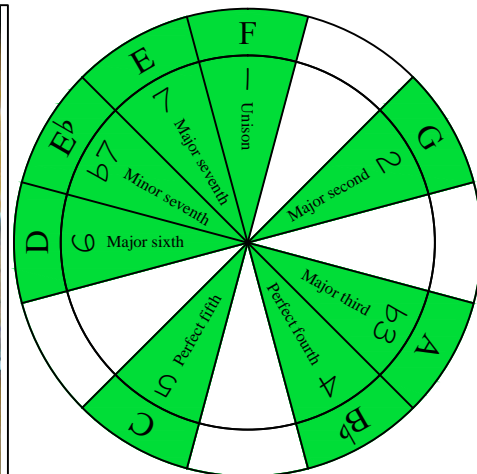

F

bebop dominant

EDCAG
octaves
(box shapes)

F bebop dominant scale
SEMITONOMETER

BOX
SHAPE

www.cagedoctaves.com

Zon Brookes

6E4E1 box shape at fret 12 - F bebop dominant

6E4E1 at 12 F bebop dominant - ENTIRE FINGERBOARD NOTE NAMES

6E4E1 at 12 F bebop dominant - ENTIRE FINGERBOARD INTERVALS