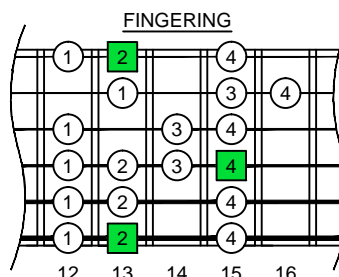

F

bebop dominant

EDCAG
octaves
(box shapes)

F bebop dominant scale
SEMITONOMETER

BOX
SHAPE

www.cagedoctaves.com

Zon Brookes

6E4E1 box shape at fret 12 - F bebop dominant