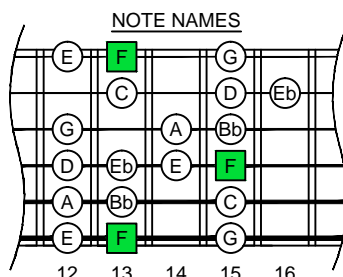

F

bebop dominant

EDCAG
octaves
(box shapes)

F bebop dominant scale
SEMITONOMETER

BOX
SHAPE

www.cagedoctaves.com

Zon Brookes

6E4E1 box shape at fret 12 - F bebop dominant