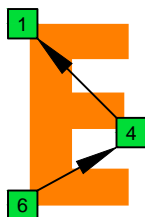

F

bebop dominant

EDCAG
octaves
(box shapes)

F bebop dominant scale
SEMITONOMETER

BOX
SHAPE

www.cagedoctaves.com

Zon Brookes

6E4E1 box shape at fret 12 - F bebop dominant