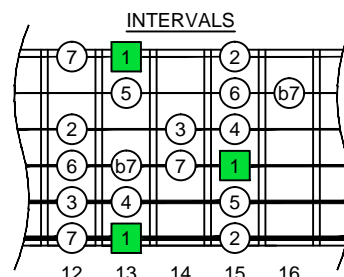

F

bebop dominant

EDCAG
octaves
(box shapes)

F bebop dominant scale
SEMITONOMETER

BOX
SHAPE

www.cagedoctaves.com

Zon Brookes

6E4E1 box shape at fret 12 - F bebop dominant