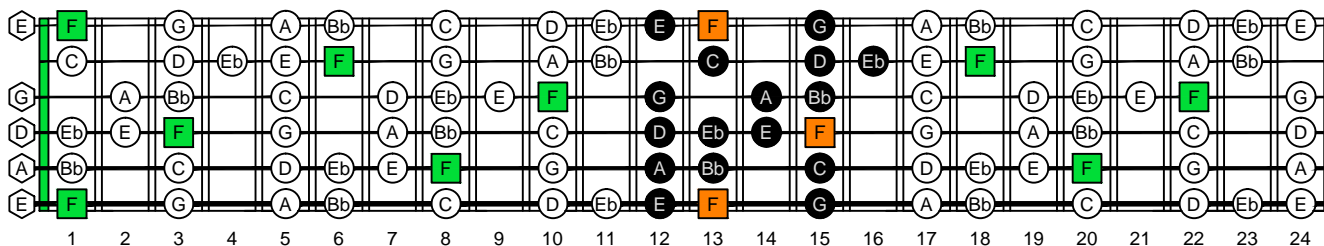

F

bebop dominant

EDCAG
octaves
(box shapes)

F bebop dominant scale
SEMITONOMETER

BOX
SHAPE

www.cagedoctaves.com

Zon Brookes

6E4E1 box shape at fret 12 - F bebop dominant

6E4E1 at 12 F bebop dominant - ENTIRE FINGERBOARD NOTE NAMES

6E4E1 at 12 F bebop dominant - ENTIRE FINGERBOARD INTERVALS