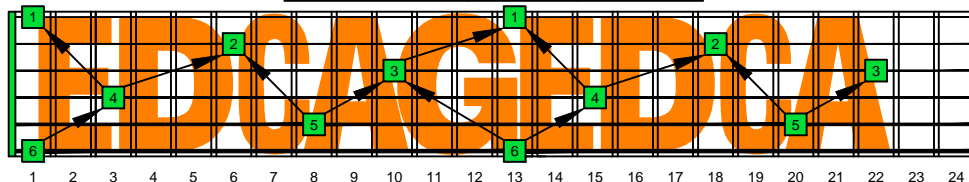

EDCAG octaves F natural - FINGERBOARD OCTAVE SHAPES

EDCAG octaves F bebop dominant scale - ENTIRE FINGERBOARD NOTE NAMES

6E4E1 F bebop dominant - ENTIRE FINGERBOARD NOTE NAMES

4D2 F bebop dominant - ENTIRE FINGERBOARD NOTE NAMES

5C2 F bebop dominant - ENTIRE FINGERBOARD NOTE NAMES

5A3 F bebop dominant - ENTIRE FINGERBOARD NOTE NAMES

6G3G1 F bebop dominant - ENTIRE FINGERBOARD NOTE NAMES

6E4E1 at 12 F bebop dominant - ENTIRE FINGERBOARD NOTE NAMES