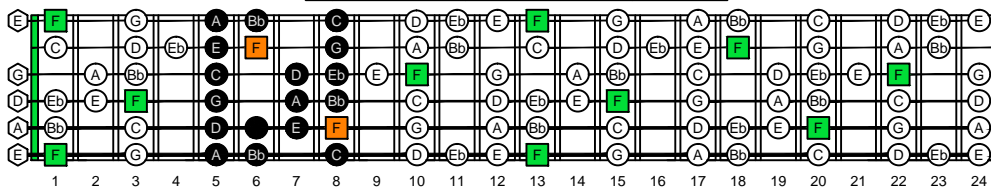

EDCAG octaves F natural - FINGERBOARD OCTAVE SHAPES

EDCAG octaves F bebop dominant scale - ENTIRE FINGERBOARD NOTE NAMES

6E4E1 F bebop dominant - ENTIRE FINGERBOARD NOTE NAMES

4D2 F bebop dominant - ENTIRE FINGERBOARD NOTE NAMES

5C2 F bebop dominant - ENTIRE FINGERBOARD NOTE NAMES

5A3 F bebop dominant - ENTIRE FINGERBOARD NOTE NAMES

6G3G1 F bebop dominant - ENTIRE FINGERBOARD NOTE NAMES

6E4E1 at 12 F bebop dominant - ENTIRE FINGERBOARD NOTE NAMES