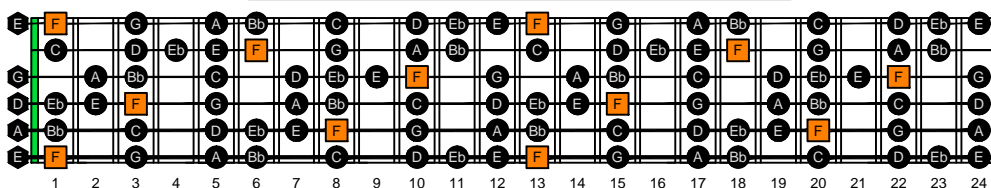

EDCAG octaves F natural - FINGERBOARD OCTAVE SHAPES

EDCAG octaves F bebop dominant scale - ENTIRE FINGERBOARD NOTE NAMES

6E4E1 F bebop dominant - ENTIRE FINGERBOARD NOTE NAMES

4D2 F bebop dominant - ENTIRE FINGERBOARD NOTE NAMES

5C2 F bebop dominant - ENTIRE FINGERBOARD NOTE NAMES

5A3 F bebop dominant - ENTIRE FINGERBOARD NOTE NAMES

6G3G1 F bebop dominant - ENTIRE FINGERBOARD NOTE NAMES

6E4E1 at 12 F bebop dominant - ENTIRE FINGERBOARD NOTE NAMES