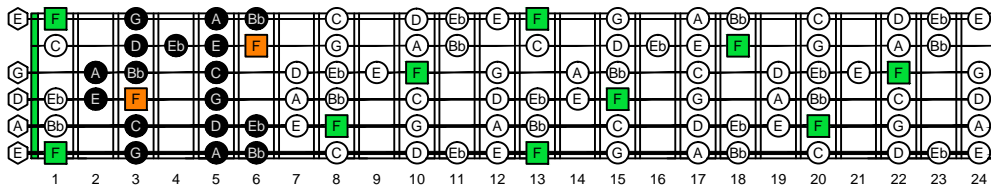

EDCAG octaves F natural - FINGERBOARD OCTAVE SHAPES

EDCAG octaves F bebop dominant scale - ENTIRE FINGERBOARD NOTE NAMES

6E4E1 F bebop dominant - ENTIRE FINGERBOARD NOTE NAMES

4D2 F bebop dominant - ENTIRE FINGERBOARD NOTE NAMES

5C2 F bebop dominant - ENTIRE FINGERBOARD NOTE NAMES

5A3 F bebop dominant - ENTIRE FINGERBOARD NOTE NAMES

6G3G1 F bebop dominant - ENTIRE FINGERBOARD NOTE NAMES

6E4E1 at 12 F bebop dominant - ENTIRE FINGERBOARD NOTE NAMES