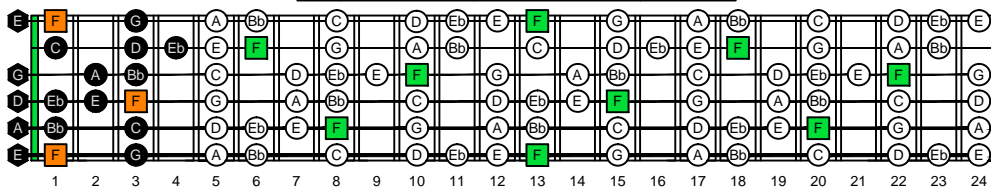

EDCAG octaves F natural - FINGERBOARD OCTAVE SHAPES

EDCAG octaves F bebop dominant scale - ENTIRE FINGERBOARD NOTE NAMES

6E4E1 F bebop dominant - ENTIRE FINGERBOARD NOTE NAMES

4D2 F bebop dominant - ENTIRE FINGERBOARD NOTE NAMES

5C2 F bebop dominant - ENTIRE FINGERBOARD NOTE NAMES

5A3 F bebop dominant - ENTIRE FINGERBOARD NOTE NAMES

6G3G1 F bebop dominant - ENTIRE FINGERBOARD NOTE NAMES

6E4E1 at 12 F bebop dominant - ENTIRE FINGERBOARD NOTE NAMES