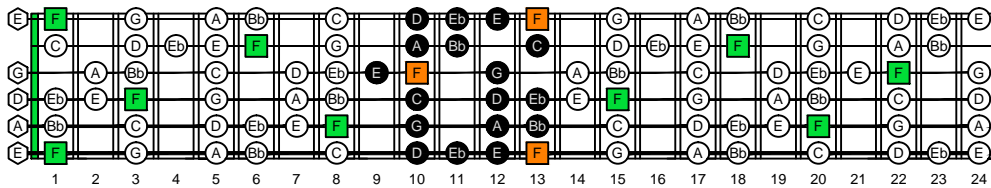

EDCAG octaves F natural - FINGERBOARD OCTAVE SHAPES

EDCAG octaves F bebop dominant scale - ENTIRE FINGERBOARD NOTE NAMES

6E4E1 F bebop dominant - ENTIRE FINGERBOARD NOTE NAMES

4D2 F bebop dominant - ENTIRE FINGERBOARD NOTE NAMES

5C2 F bebop dominant - ENTIRE FINGERBOARD NOTE NAMES

5A3 F bebop dominant - ENTIRE FINGERBOARD NOTE NAMES

6G3G1 F bebop dominant - ENTIRE FINGERBOARD NOTE NAMES

6E4E1 at 12 F bebop dominant - ENTIRE FINGERBOARD NOTE NAMES