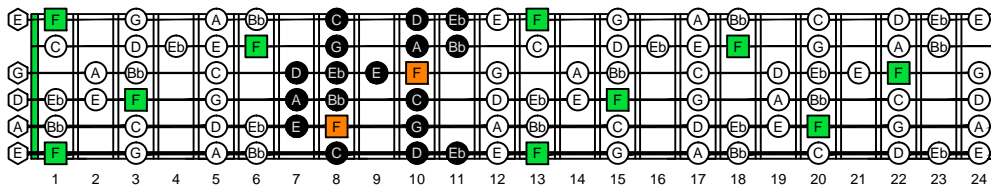

EDCAG octaves F natural - FINGERBOARD OCTAVE SHAPES

EDCAG octaves F bebop dominant scale - ENTIRE FINGERBOARD NOTE NAMES

6E4E1 F bebop dominant - ENTIRE FINGERBOARD NOTE NAMES

4D2 F bebop dominant - ENTIRE FINGERBOARD NOTE NAMES

5C2 F bebop dominant - ENTIRE FINGERBOARD NOTE NAMES

5A3 F bebop dominant - ENTIRE FINGERBOARD NOTE NAMES

6G3G1 F bebop dominant - ENTIRE FINGERBOARD NOTE NAMES

6E4E1 at 12 F bebop dominant - ENTIRE FINGERBOARD NOTE NAMES