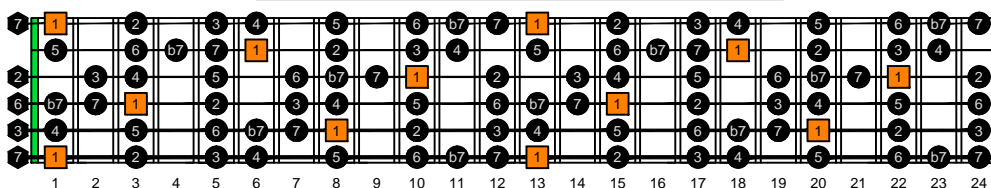

EDCAG octaves F natural - FINGERBOARD OCTAVE SHAPES

EDCAG octaves F bebop dominant scale - ENTIRE FINGERBOARD INTERVALS

6E4E1 F bebop dominant - ENTIRE FINGERBOARD INTERVALS

4D2 F bebop dominant - ENTIRE FINGERBOARD INTERVALS

5C2 F bebop dominant - ENTIRE FINGERBOARD INTERVALS

5A3 F bebop dominant - ENTIRE FINGERBOARD INTERVALS

6G3G1 F bebop dominant - ENTIRE FINGERBOARD INTERVALS

6E4E1 at 12 F bebop dominant - ENTIRE FINGERBOARD INTERVALS