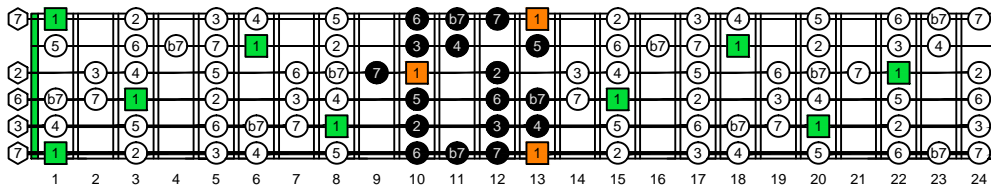

EDCAG octaves F natural - FINGERBOARD OCTAVE SHAPES

EDCAG octaves F bebop dominant scale - ENTIRE FINGERBOARD INTERVALS

6E4E1 F bebop dominant - ENTIRE FINGERBOARD INTERVALS

4D2 F bebop dominant - ENTIRE FINGERBOARD INTERVALS

5C2 F bebop dominant - ENTIRE FINGERBOARD INTERVALS

5A3 F bebop dominant - ENTIRE FINGERBOARD INTERVALS

6G3G1 F bebop dominant - ENTIRE FINGERBOARD INTERVALS

6E4E1 at 12 F bebop dominant - ENTIRE FINGERBOARD INTERVALS