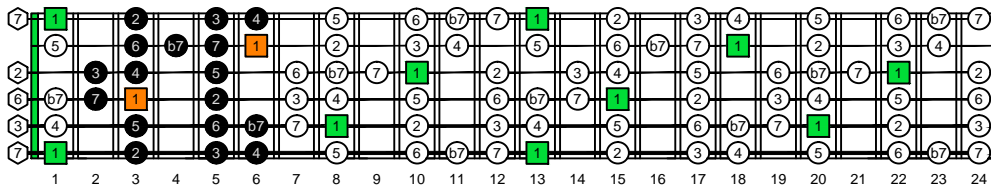

EDCAG octaves F natural - FINGERBOARD OCTAVE SHAPES

EDCAG octaves F bebop dominant scale - ENTIRE FINGERBOARD INTERVALS

6E4E1 F bebop dominant - ENTIRE FINGERBOARD INTERVALS

4D2 F bebop dominant - ENTIRE FINGERBOARD INTERVALS

5C2 F bebop dominant - ENTIRE FINGERBOARD INTERVALS

5A3 F bebop dominant - ENTIRE FINGERBOARD INTERVALS

6G3G1 F bebop dominant - ENTIRE FINGERBOARD INTERVALS

6E4E1 at 12 F bebop dominant - ENTIRE FINGERBOARD INTERVALS