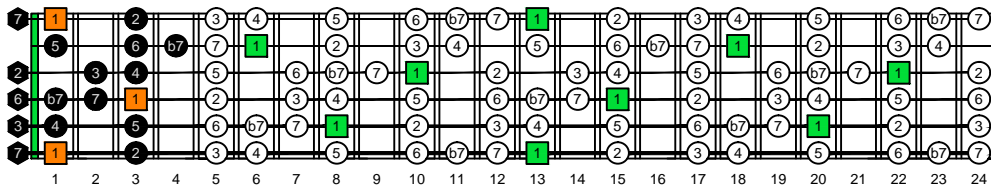

EDCAG octaves F natural - FINGERBOARD OCTAVE SHAPES

EDCAG octaves F bebop dominant scale - ENTIRE FINGERBOARD INTERVALS

6E4E1 F bebop dominant - ENTIRE FINGERBOARD INTERVALS

4D2 F bebop dominant - ENTIRE FINGERBOARD INTERVALS

5C2 F bebop dominant - ENTIRE FINGERBOARD INTERVALS

5A3 F bebop dominant - ENTIRE FINGERBOARD INTERVALS

6G3G1 F bebop dominant - ENTIRE FINGERBOARD INTERVALS

6E4E1 at 12 F bebop dominant - ENTIRE FINGERBOARD INTERVALS