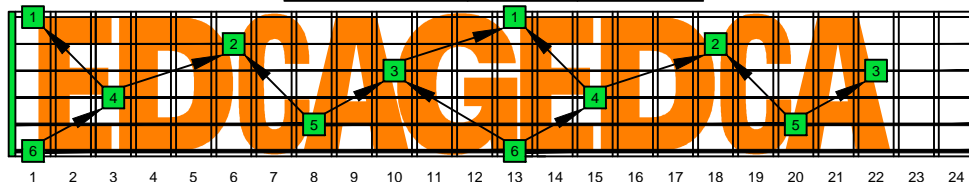

EDCAG octaves F natural - FINGERBOARD OCTAVE SHAPES

EDCAG octaves F bebop dominant scale - ENTIRE FINGERBOARD INTERVALS

6E4E1 F bebop dominant - ENTIRE FINGERBOARD INTERVALS

4D2 F bebop dominant - ENTIRE FINGERBOARD INTERVALS

5C2 F bebop dominant - ENTIRE FINGERBOARD INTERVALS

5A3 F bebop dominant - ENTIRE FINGERBOARD INTERVALS

6G3G1 F bebop dominant - ENTIRE FINGERBOARD INTERVALS

6E4E1 at 12 F bebop dominant - ENTIRE FINGERBOARD INTERVALS