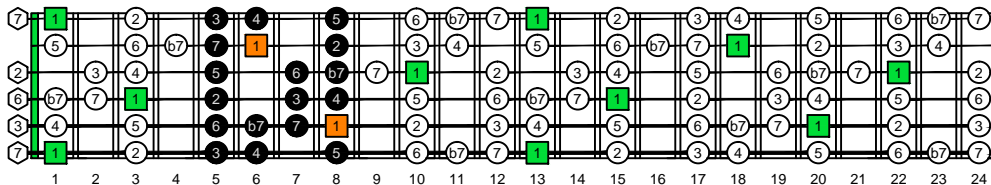

EDCAG octaves F natural - FINGERBOARD OCTAVE SHAPES

EDCAG octaves F bebop dominant scale - ENTIRE FINGERBOARD INTERVALS

6E4E1 F bebop dominant - ENTIRE FINGERBOARD INTERVALS

4D2 F bebop dominant - ENTIRE FINGERBOARD INTERVALS

5C2 F bebop dominant - ENTIRE FINGERBOARD INTERVALS

5A3 F bebop dominant - ENTIRE FINGERBOARD INTERVALS

6G3G1 F bebop dominant - ENTIRE FINGERBOARD INTERVALS

6E4E1 at 12 F bebop dominant - ENTIRE FINGERBOARD INTERVALS