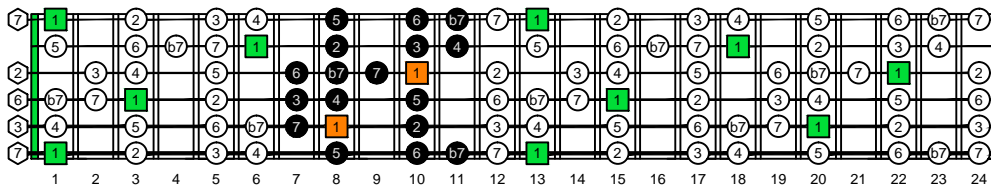

EDCAG octaves F natural - FINGERBOARD OCTAVE SHAPES

EDCAG octaves F bebop dominant scale - ENTIRE FINGERBOARD INTERVALS

6E4E1 F bebop dominant - ENTIRE FINGERBOARD INTERVALS

4D2 F bebop dominant - ENTIRE FINGERBOARD INTERVALS

5C2 F bebop dominant - ENTIRE FINGERBOARD INTERVALS

5A3 F bebop dominant - ENTIRE FINGERBOARD INTERVALS

6G3G1 F bebop dominant - ENTIRE FINGERBOARD INTERVALS

6E4E1 at 12 F bebop dominant - ENTIRE FINGERBOARD INTERVALS