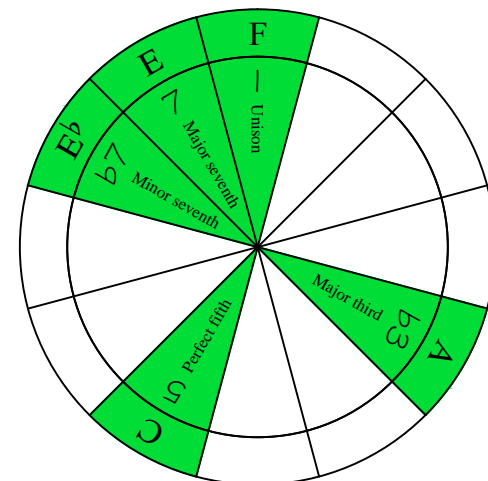

# F<sup>Δ</sup>7dom<sup>7</sup> major-dominant seventh arpeggio **EDCAG** octaves (box shapes)

F major-dominant seventh arpeggio  
SEMITONOMETER

NOTE NAMES	NOTE NAMES	NOTE NAMES	NOTE NAMES	NOTE NAMES	NOTE NAMES
FINGERING	FINGERING	FINGERING	FINGERING	FINGERING	FINGERING
INTERVALS	INTERVALS	INTERVALS	INTERVALS	INTERVALS	INTERVALS