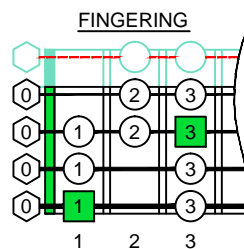

F
bebop
dominant
EDCAG
B4
(box shapes)

F bebop dominant scale
SEMITONOMETER

www.cagedoctaves.com

Zon Brookes

4E2 box shape : F bebop dominant scale

4E2 F bebop dominant : ENTIRE FINGERBOARD NOTE NAMES

4E2 F bebop dominant : ENTIRE FINGERBOARD INTERVALS