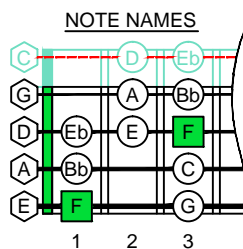

F
bebop
dominant
EDCAG
B4
(box shapes)

F bebop dominant scale
SEMITONOMETER

www.cagedoctaves.com

Zon Brookes

4E2 box shape : F bebop dominant scale

4E2 F bebop dominant : ENTIRE FINGERBOARD NOTE NAMES

4E2 F bebop dominant : ENTIRE FINGERBOARD INTERVALS