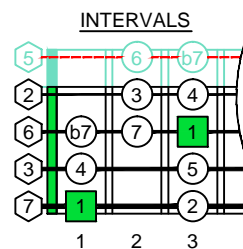

F
bebop
dominant
EDCAG
B4
(box shapes)

F bebop dominant scale
SEMITONOMETER

www.cagedoctaves.com

Zon Brookes

4E2 box shape : F bebop dominant scale

4E2 F bebop dominant : ENTIRE FINGERBOARD NOTE NAMES

4E2 F bebop dominant : ENTIRE FINGERBOARD INTERVALS