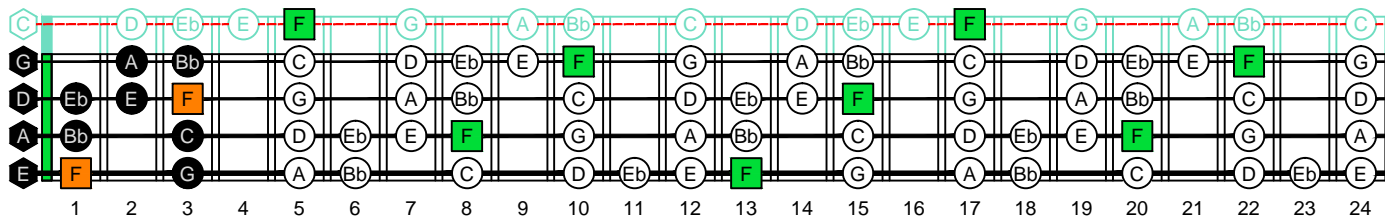

F
bebop
dominant
EDCAG
B4
(box shapes)

F bebop dominant scale
SEMITONOMETER

www.cagedoctaves.com

Zon Brookes

4E2 box shape : F bebop dominant scale

4E2 F bebop dominant : ENTIRE FINGERBOARD NOTE NAMES

4E2 F bebop dominant : ENTIRE FINGERBOARD INTERVALS