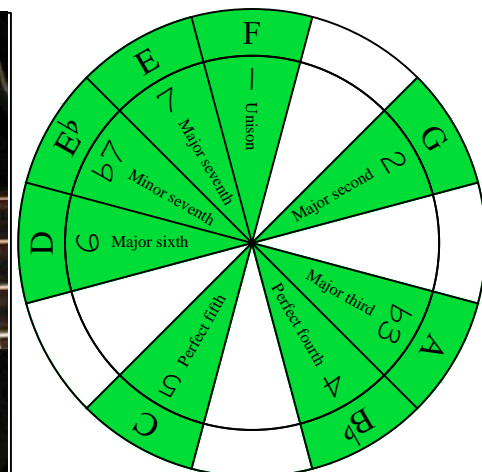

F
bebop
dominant
EDCAG
B4
(box shapes)

F bebop dominant scale
SEMITONOMETER

www.cagedoctaves.com

Zon Brookes

4E2 box shape : F bebop dominant scale

4E2 F bebop dominant : ENTIRE FINGERBOARD NOTE NAMES

4E2 F bebop dominant : ENTIRE FINGERBOARD INTERVALS