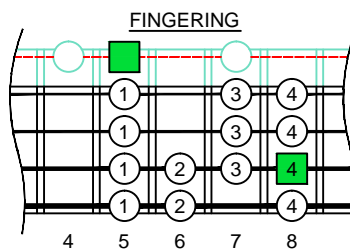

F
bebop
dominant
EDCAG
B4
(box shapes)

F bebop dominant scale
SEMITONOMETER

BOX
SHAPE

www.cagedoctaves.com

Zon Brookes

3C* box shape : F bebop dominant scale

3C* F bebop dominant : ENTIRE FINGERBOARD NOTE NAMES

3C* F bebop dominant : ENTIRE FINGERBOARD INTERVALS