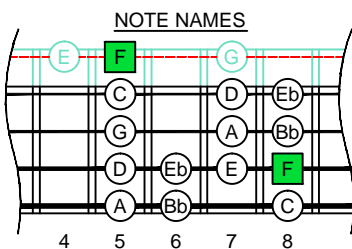

F
bebop
dominant
EDCAG
B4
(box shapes)

F bebop dominant scale
SEMITONOMETER

BOX
SHAPE

www.cagedoctaves.com

Zon Brookes

3C* box shape : F bebop dominant scale

3C* F bebop dominant : ENTIRE FINGERBOARD NOTE NAMES

3C* F bebop dominant : ENTIRE FINGERBOARD INTERVALS