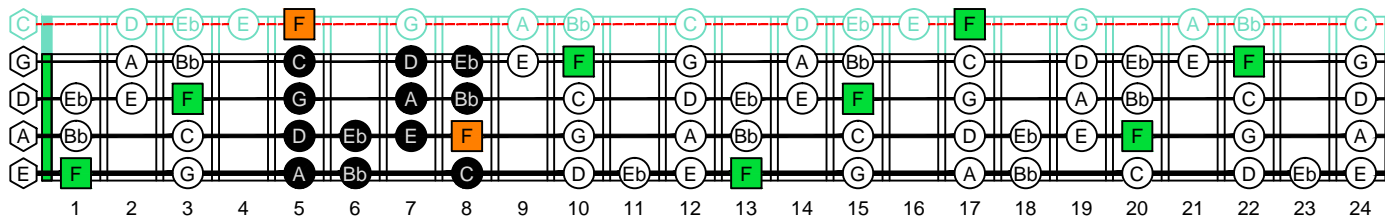

F
bebop
dominant
EDCAG
B4
(box shapes)

F bebop dominant scale
SEMITONOMETER

BOX
SHAPE

www.cagedoctaves.com

Zon Brookes

3C* box shape : F bebop dominant scale

3C* F bebop dominant : ENTIRE FINGERBOARD NOTE NAMES

3C* F bebop dominant : ENTIRE FINGERBOARD INTERVALS