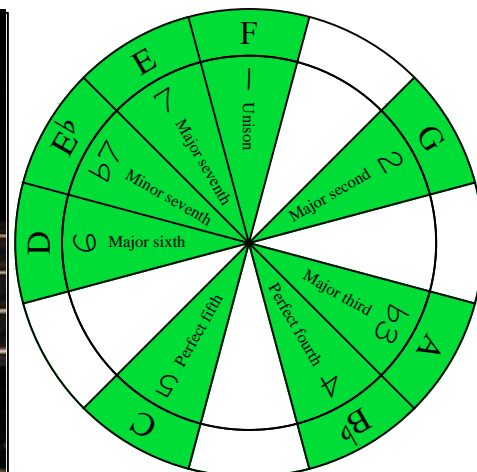

F
bebop
dominant
EDCAG
B4
(box shapes)

F bebop dominant scale
SEMITONOMETER

BOX
SHAPE

www.cagedoctaves.com

Zon Brookes

3C* box shape : F bebop dominant scale

3C* F bebop dominant : ENTIRE FINGERBOARD NOTE NAMES

3C* F bebop dominant : ENTIRE FINGERBOARD INTERVALS