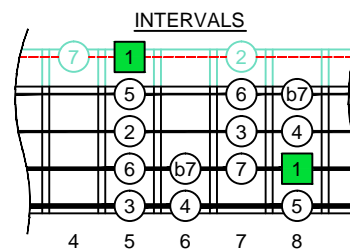

F
bebop
dominant
EDCAG
B4
(box shapes)

F bebop dominant scale
SEMITONOMETER

BOX
SHAPE

www.cagedoctaves.com

Zon Brookes

3C* box shape : F bebop dominant scale

3C* F bebop dominant : ENTIRE FINGERBOARD NOTE NAMES

3C* F bebop dominant : ENTIRE FINGERBOARD INTERVALS