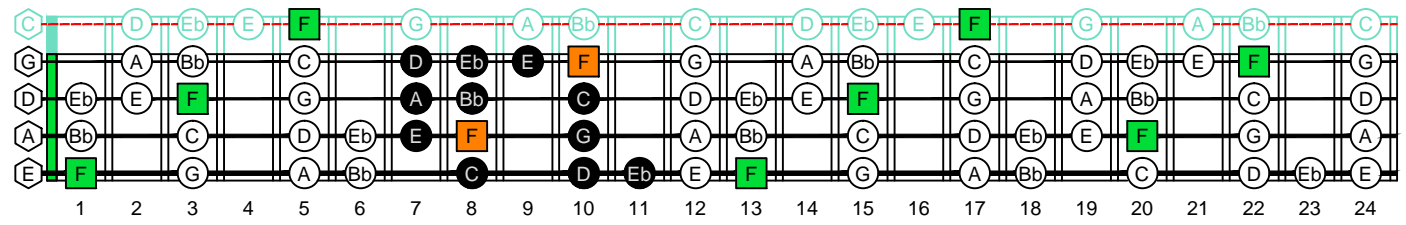

F
bebop dominant
EDCAG
B4
(box shapes)

F bebop dominant scale
SEMITONOMETER

BOX SHAPE

NOTE NAMES

FINGERING

INTERVALS

www.cagedoctaves.com

Zon Brookes

3A1 box shape : F bebop dominant scale

3A1 F bebop dominant : ENTIRE FINGERBOARD NOTE NAMES

3A1 F bebop dominant : ENTIRE FINGERBOARD INTERVALS