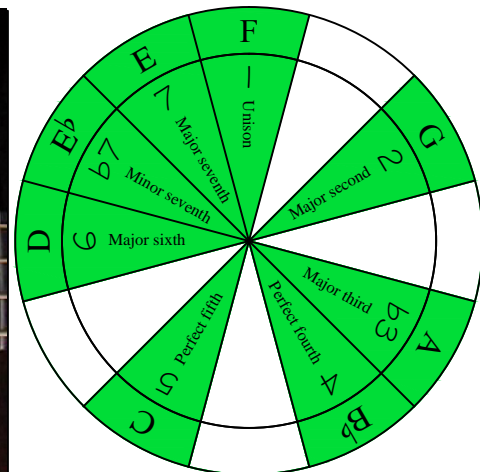

F
bebop dominant
EDCAG
B4
(box shapes)

F bebop dominant scale
SEMITONOMETER

BOX SHAPE

NOTE NAMES

FINGERING

INTERVALS

www.cagedoctaves.com

Zon Brookes

3A1 box shape : F bebop dominant scale

3A1 F bebop dominant : ENTIRE FINGERBOARD NOTE NAMES

3A1 F bebop dominant : ENTIRE FINGERBOARD INTERVALS