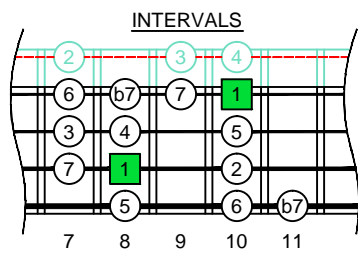

F
bebop dominant
EDCAG
B4
(box shapes)

F bebop dominant scale
SEMITONOMETER

BOX SHAPE

NOTE NAMES

FINGERING

INTERVALS

www.cagedoctaves.com

Zon Brookes

3A1 box shape : F bebop dominant scale

3A1 F bebop dominant : ENTIRE FINGERBOARD NOTE NAMES

3A1 F bebop dominant : ENTIRE FINGERBOARD INTERVALS