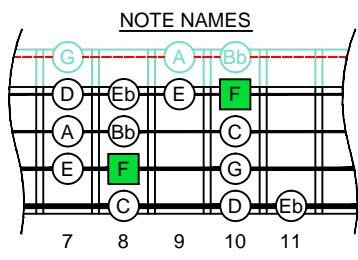

F
bebop dominant
EDCAG
B4
(box shapes)

F bebop dominant scale
SEMITONOMETER

BOX SHAPE

NOTE NAMES

FINGERING

INTERVALS

www.cagedoctaves.com

Zon Brookes

3A1 box shape : F bebop dominant scale

3A1 F bebop dominant : ENTIRE FINGERBOARD NOTE NAMES

3A1 F bebop dominant : ENTIRE FINGERBOARD INTERVALS