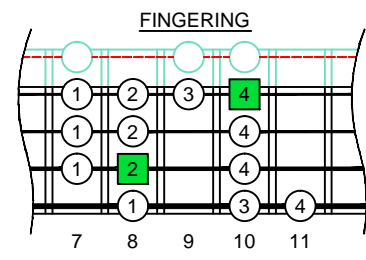

F
bebop dominant
EDCAG
B4
(box shapes)

F bebop dominant scale
SEMITONOMETER

BOX SHAPE

NOTE NAMES

FINGERING

INTERVALS

www.cagedoctaves.com

Zon Brookes

3A1 box shape : F bebop dominant scale

3A1 F bebop dominant : ENTIRE FINGERBOARD NOTE NAMES

3A1 F bebop dominant : ENTIRE FINGERBOARD INTERVALS