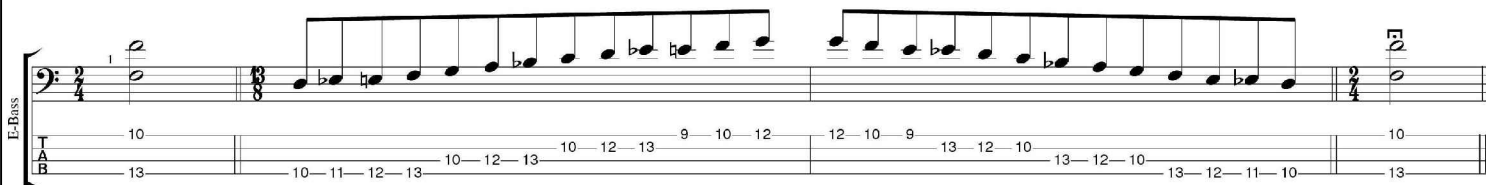

F  
bebop  
dominant  
EDCAG  
BA (box shapes)

F bebop dominant scale SEMITONOMETER

BOX SHAPE

NOTE NAMES

FINGERING

INTERVALS

www.cagedoctaves.com

Zon Brookes

4G1 box shape : F bebop dominant scale

4G1 F bebop dominant : ENTIRE FINGERBOARD NOTE NAMES

4G1 F bebop dominant : ENTIRE FINGERBOARD INTERVALS