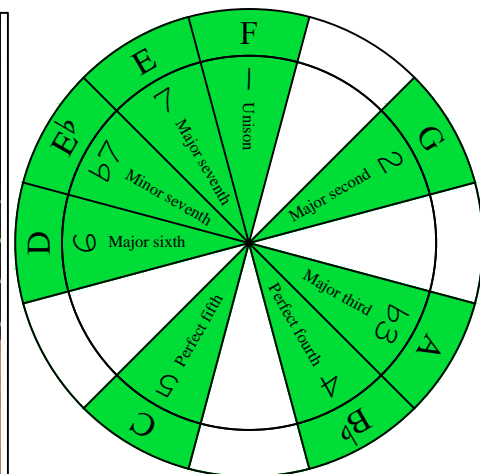

F  
bebop  
dominant  
EDCAG  
BA (box shapes)

F bebop dominant scale SEMITONOMETER

BOX SHAPE

NOTE NAMES

FINGERING

INTERVALS

www.cagedoctaves.com

Zon Brookes

4G1 box shape : F bebop dominant scale

4G1 F bebop dominant : ENTIRE FINGERBOARD NOTE NAMES

4G1 F bebop dominant : ENTIRE FINGERBOARD INTERVALS