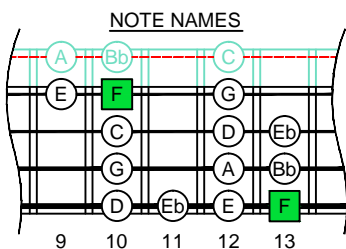

F  
bebop  
dominant  
EDCAG  
BA (box shapes)

F bebop dominant scale SEMITONOMETER

BOX SHAPE

NOTE NAMES

FINGERING

INTERVALS

www.cagedoctaves.com

Zon Brookes

4G1 box shape : F bebop dominant scale

4G1 F bebop dominant : ENTIRE FINGERBOARD NOTE NAMES

4G1 F bebop dominant : ENTIRE FINGERBOARD INTERVALS