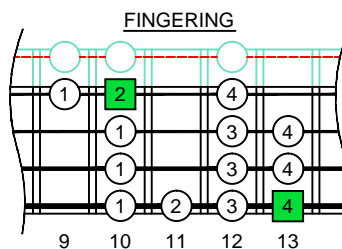

F  
bebop  
dominant  
EDCAG  
BA (box shapes)

F bebop dominant scale SEMITONOMETER

BOX SHAPE

NOTE NAMES

FINGERING

INTERVALS

www.cagedoctaves.com

Zon Brookes

4G1 box shape : F bebop dominant scale

4G1 F bebop dominant : ENTIRE FINGERBOARD NOTE NAMES

4G1 F bebop dominant : ENTIRE FINGERBOARD INTERVALS