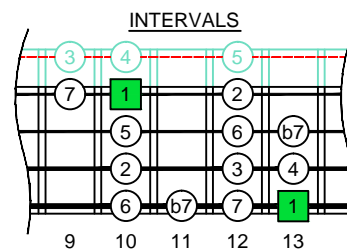

F  
bebop  
dominant  
EDCAG  
BA (box shapes)

F bebop dominant scale SEMITONOMETER

BOX SHAPE

NOTE NAMES

FINGERING

INTERVALS

www.cagedoctaves.com

Zon Brookes

4G1 box shape : F bebop dominant scale

4G1 F bebop dominant : ENTIRE FINGERBOARD NOTE NAMES

4G1 F bebop dominant : ENTIRE FINGERBOARD INTERVALS