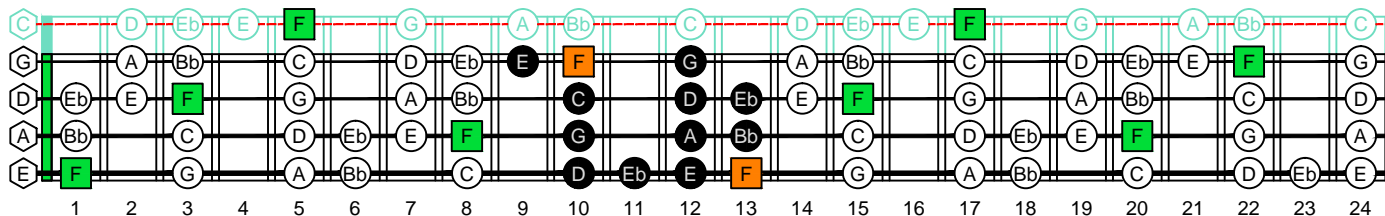

F  
bebop  
dominant  
EDCAG  
BA (box shapes)

F bebop dominant scale SEMITONOMETER

BOX SHAPE

NOTE NAMES

FINGERING

INTERVALS

www.cagedoctaves.com

Zon Brookes

4G1 box shape : F bebop dominant scale

4G1 F bebop dominant : ENTIRE FINGERBOARD NOTE NAMES

4G1 F bebop dominant : ENTIRE FINGERBOARD INTERVALS