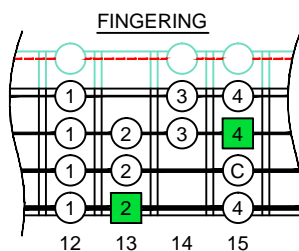

F
bebop
dominant
EDCAG
B4
(box shapes)

F bebop dominant scale
SEMITONOMETER

www.cagedoctaves.com

Zon Brookes

4E2 box shape at fret 12 : F bebop dominant scale

4E2 at 12 F bebop dominant : ENTIRE FINGERBOARD NOTE NAMES

4E2 at 12 F bebop dominant : ENTIRE FINGERBOARD INTERVALS