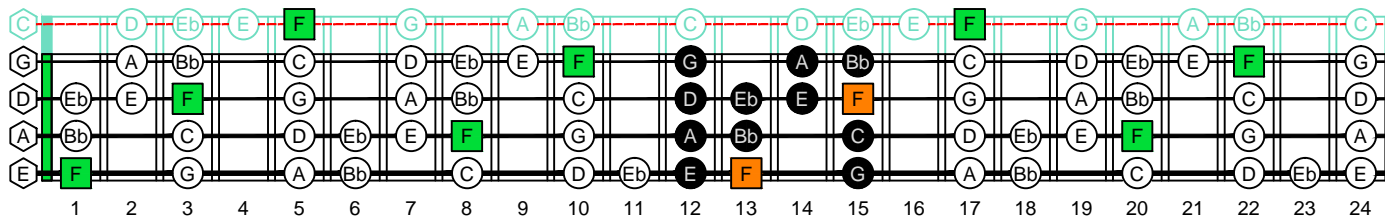

F
bebop
dominant
EDCAG
B4
(box shapes)

F bebop dominant scale
SEMITONOMETER

www.cagedoctaves.com

Zon Brookes

4E2 box shape at fret 12 : F bebop dominant scale

4E2 at 12 F bebop dominant : ENTIRE FINGERBOARD NOTE NAMES

4E2 at 12 F bebop dominant : ENTIRE FINGERBOARD INTERVALS