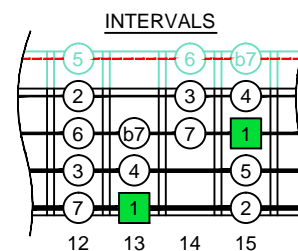

F
bebop
dominant
EDCAG
B4
(box shapes)

F bebop dominant scale
SEMITONOMETER

www.cagedoctaves.com

Zon Brookes

4E2 box shape at fret 12 : F bebop dominant scale

4E2 at 12 F bebop dominant : ENTIRE FINGERBOARD NOTE NAMES

4E2 at 12 F bebop dominant : ENTIRE FINGERBOARD INTERVALS