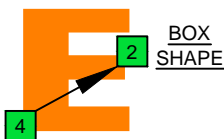

F
bebop
dominant
EDCAG
B4
(box shapes)

F bebop dominant scale
SEMITONOMETER

www.cagedoctaves.com

Zon Brookes

4E2 box shape at fret 12 : F bebop dominant scale

4E2 at 12 F bebop dominant : ENTIRE FINGERBOARD NOTE NAMES