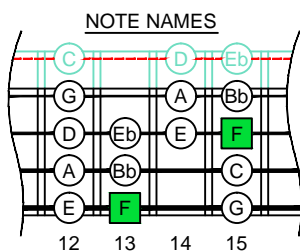

F
bebop
dominant
EDCAG
B4
(box shapes)

F bebop dominant scale
SEMITONOMETER

www.cagedoctaves.com

Zon Brookes

4E2 box shape at fret 12 : F bebop dominant scale

4E2 at 12 F bebop dominant : ENTIRE FINGERBOARD NOTE NAMES