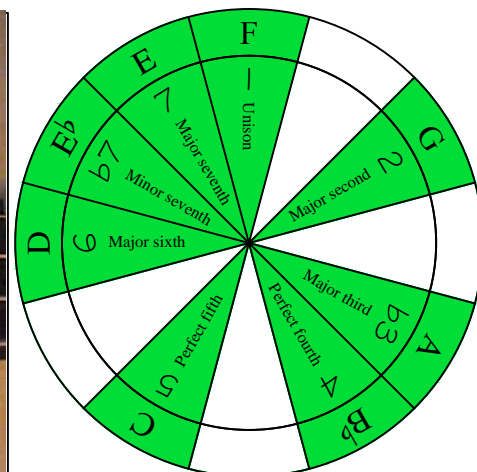

F
bebop
dominant
EDCAG
B4
(box shapes)

F bebop dominant scale
SEMITONOMETER

www.cagedoctaves.com

Zon Brookes

4E2 box shape at fret 12 : F bebop dominant scale

4E2 at 12 F bebop dominant : ENTIRE FINGERBOARD NOTE NAMES

4E2 at 12 F bebop dominant : ENTIRE FINGERBOARD INTERVALS