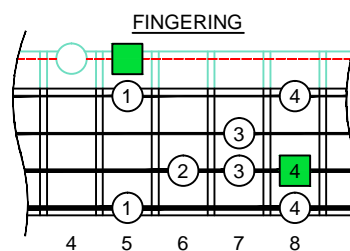

F^Δ7dom⁷ major-dominant seventh arpeggio

F major-dominant seventh arpeggio
SEMITONOMETER

BOX
SHAPE

www.cagedoctaves.com

Zon Brookes

3C* box shape : F major-dominant seventh arpeggio

3C* F major-dominant seventh arpeggio : ENTIRE FINGERBOARD NOTE NAMES

3C* F major-dominant seventh arpeggio : ENTIRE FINGERBOARD INTERVALS