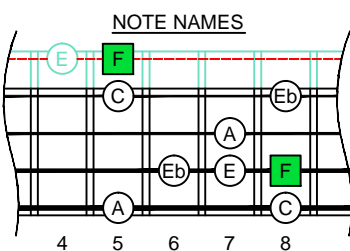

F^Δ7dom⁷ major-dominant seventh arpeggio

F major-dominant seventh arpeggio
SEMITONOMETER

BOX
SHAPE

www.cagedoctaves.com

Zon Brookes

3C* box shape : F major-dominant seventh arpeggio

3C* F major-dominant seventh arpeggio : ENTIRE FINGERBOARD NOTE NAMES

3C* F major-dominant seventh arpeggio : ENTIRE FINGERBOARD INTERVALS