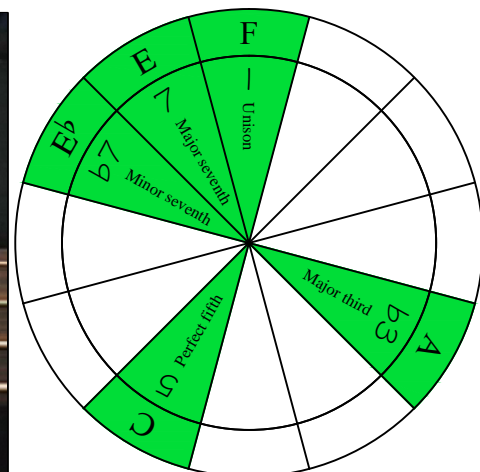

F^Δ7dom⁷ major-dominant seventh arpeggio

F major-dominant seventh arpeggio
SEMITONOMETER

BOX
SHAPE

www.cagedoctaves.com

Zon Brookes

3C* box shape : F major-dominant seventh arpeggio

3C* F major-dominant seventh arpeggio : ENTIRE FINGERBOARD NOTE NAMES

3C* F major-dominant seventh arpeggio : ENTIRE FINGERBOARD INTERVALS