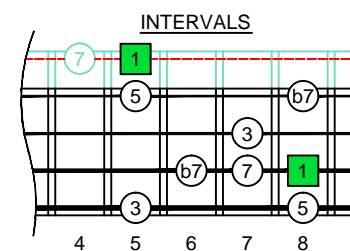

F^Δ7dom⁷ major-dominant seventh arpeggio

F major-dominant seventh arpeggio
SEMITONOMETER

BOX
SHAPE

www.cagedoctaves.com

Zon Brookes

3C* box shape : F major-dominant seventh arpeggio

3C* F major-dominant seventh arpeggio : ENTIRE FINGERBOARD NOTE NAMES

3C* F major-dominant seventh arpeggio : ENTIRE FINGERBOARD INTERVALS