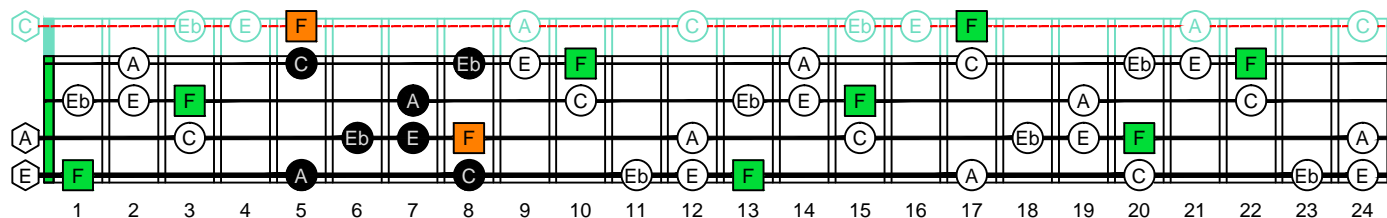

F^Δ7dom⁷ major-dominant seventh arpeggio

F major-dominant seventh arpeggio
SEMITONOMETER

BOX
SHAPE

www.cagedoctaves.com

Zon Brookes

3C* box shape : F major-dominant seventh arpeggio

3C* F major-dominant seventh arpeggio : ENTIRE FINGERBOARD NOTE NAMES

3C* F major-dominant seventh arpeggio : ENTIRE FINGERBOARD INTERVALS