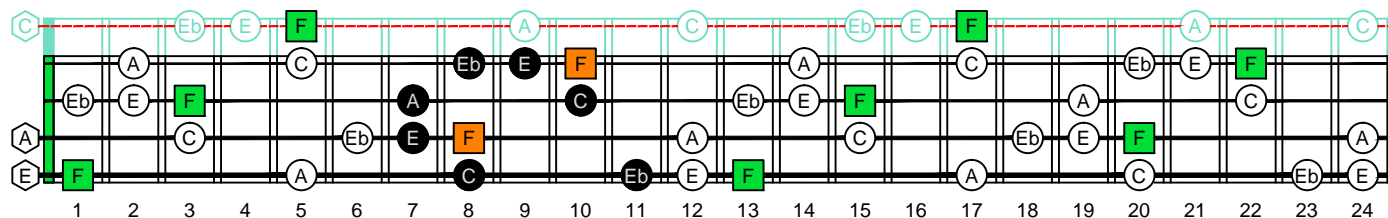

F^Δ7dom⁷ major-dominant seventh arpeggio

F major-dominant seventh arpeggio
SEMITONOMETER

www.cagedoctaves.com

Zon Brookes

3A1 box shape : F major-dominant seventh arpeggio

3A1 F major-dominant seventh arpeggio : ENTIRE FINGERBOARD NOTE NAMES

3A1 F major-dominant seventh arpeggio : ENTIRE FINGERBOARD INTERVALS