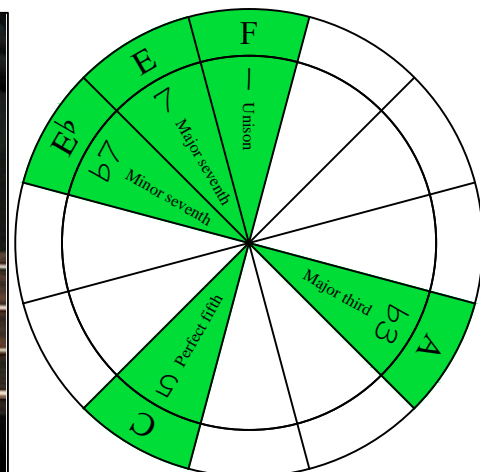

F^Δ7dom⁷ major-dominant seventh arpeggio

F major-dominant seventh arpeggio
SEMITONOMETER

www.cagedoctaves.com

Zon Brookes

3A1 box shape : F major-dominant seventh arpeggio

3A1 F major-dominant seventh arpeggio : ENTIRE FINGERBOARD NOTE NAMES

3A1 F major-dominant seventh arpeggio : ENTIRE FINGERBOARD INTERVALS