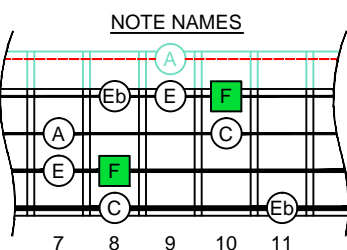

F^Δ7dom⁷ major-dominant seventh arpeggio

F major-dominant seventh arpeggio
SEMITONOMETER

www.cagedoctaves.com

Zon Brookes

3A1 box shape : F major-dominant seventh arpeggio

3A1 F major-dominant seventh arpeggio : ENTIRE FINGERBOARD NOTE NAMES

3A1 F major-dominant seventh arpeggio : ENTIRE FINGERBOARD INTERVALS