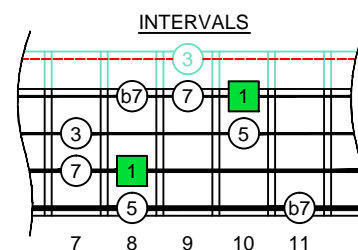

F^Δ7dom⁷ major-dominant seventh arpeggio

F major-dominant seventh arpeggio
SEMITONOMETER

www.cagedoctaves.com

Zon Brookes

3A1 box shape : F major-dominant seventh arpeggio

3A1 F major-dominant seventh arpeggio : ENTIRE FINGERBOARD NOTE NAMES

3A1 F major-dominant seventh arpeggio : ENTIRE FINGERBOARD INTERVALS