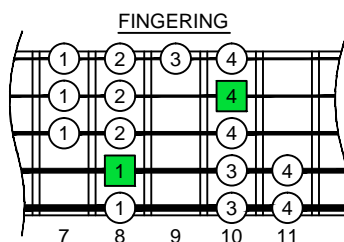

C
octatonic
major-minor
BAGED
octaves
(box shapes)

C octatonic major-minor scale
SEMITONOMETER

BOX
SHAPE

www.cagedoctaves.com

Zon Brookes

4E2 box shape : C octatonic major-minor scale

4E2 F octatonic major-minor scale : ENTIRE FINGERBOARD NOTE NAMES

4E2 F octatonic major-minor scale : ENTIRE FINGERBOARD INTERVALS