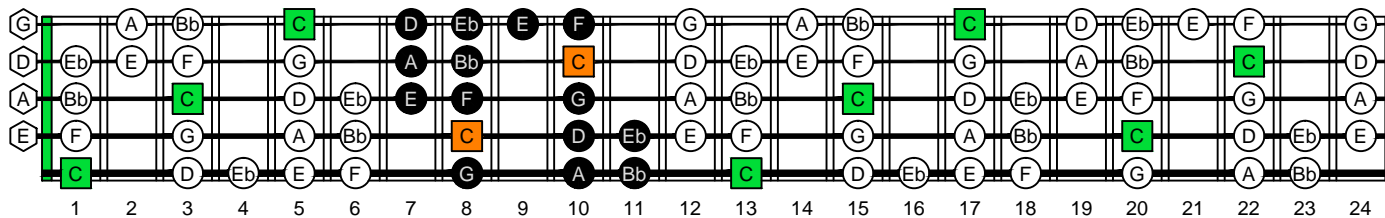

C
octatonic
major-minor
BAGED
octaves
(box shapes)

C octatonic major-minor scale
SEMITONOMETER

BOX
SHAPE

www.cagedoctaves.com

Zon Brookes

4E2 box shape : C octatonic major-minor scale

4E2 F octatonic major-minor scale : ENTIRE FINGERBOARD NOTE NAMES

4E2 F octatonic major-minor scale : ENTIRE FINGERBOARD INTERVALS