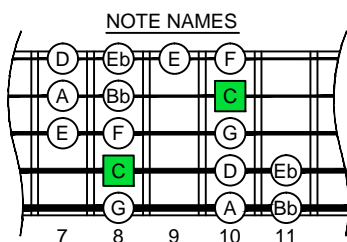

C
octatonic
major-minor
BAGED
octaves
(box shapes)

C octatonic major-minor scale
SEMITONOMETER

BOX
SHAPE

www.cagedoctaves.com

Zon Brookes

4E2 box shape : C octatonic major-minor scale

4E2 F octatonic major-minor scale : ENTIRE FINGERBOARD NOTE NAMES