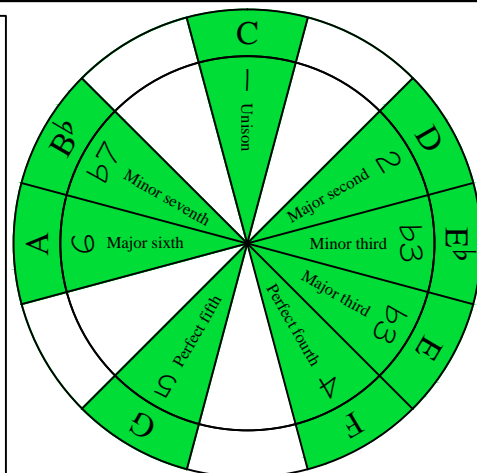

C
octatonic
major-minor
BAGED
octaves
(box shapes)

C octatonic major-minor scale
SEMITONOMETER

BOX
SHAPE

www.cagedoctaves.com

Zon Brookes

4E2 box shape : C octatonic major-minor scale

4E2 F octatonic major-minor scale : ENTIRE FINGERBOARD NOTE NAMES

4E2 F octatonic major-minor scale : ENTIRE FINGERBOARD INTERVALS