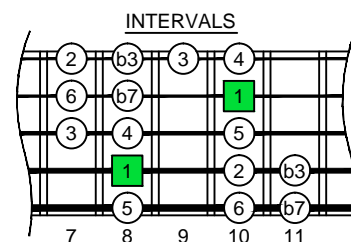

C
octatonic
major-minor
BAGED
octaves
(box shapes)

C octatonic major-minor scale
SEMITONOMETER

BOX
SHAPE

www.cagedoctaves.com

Zon Brookes

4E2 box shape : C octatonic major-minor scale

4E2 F octatonic major-minor scale : ENTIRE FINGERBOARD NOTE NAMES

4E2 F octatonic major-minor scale : ENTIRE FINGERBOARD INTERVALS