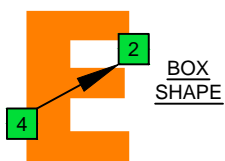

C
octatonic
major-minor
BAGED
octaves
(box shapes)

C octatonic major-minor scale
SEMITONOMETER

BOX
SHAPE

www.cagedoctaves.com

Zon Brookes

4E2 box shape : C octatonic major-minor scale

4E2 F octatonic major-minor scale : ENTIRE FINGERBOARD NOTE NAMES