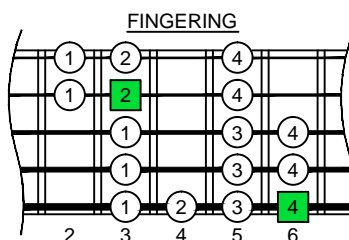

F bebop dominant

EDBAG
octaves
(box shapes)

F bebop dominant scale
SEMITONOMETER

BOX SHAPE

www.cagedoctaves.com

Zon Brookes

5D2 box shape : F bebop dominant scale

5D2 F bebop dominant scale : ENTIRE FINGERBOARD NOTE NAMES

5D2 F bebop dominant scale : ENTIRE FINGERBOARD INTERVALS