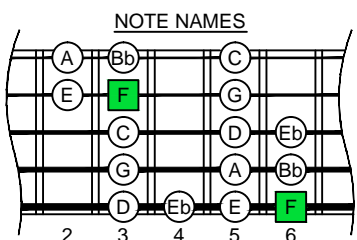

F bebop dominant

EDBAG
octaves
(box shapes)

F bebop dominant scale
SEMITONOMETER

BOX SHAPE

www.cagedoctaves.com

Zon Brookes

5D2 box shape : F bebop dominant scale

5D2 F bebop dominant scale : ENTIRE FINGERBOARD NOTE NAMES

5D2 F bebop dominant scale : ENTIRE FINGERBOARD INTERVALS