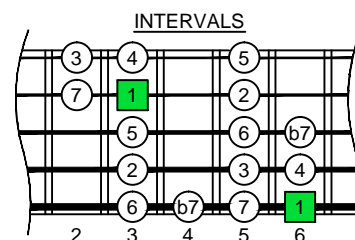

F bebop dominant

EDBAG
octaves
(box shapes)

F bebop dominant scale
SEMITONOMETER

BOX SHAPE

www.cagedoctaves.com

Zon Brookes

5D2 box shape : F bebop dominant scale

5D2 F bebop dominant scale : ENTIRE FINGERBOARD NOTE NAMES

5D2 F bebop dominant scale : ENTIRE FINGERBOARD INTERVALS