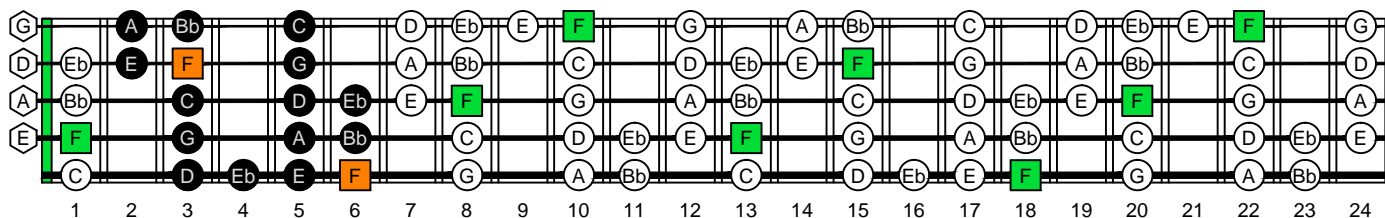

F bebop dominant

EDBAG
octaves
(box shapes)

F bebop dominant scale
SEMITONOMETER

BOX SHAPE

www.cagedoctaves.com

Zon Brookes

5D2 box shape : F bebop dominant scale

5D2 F bebop dominant scale : ENTIRE FINGERBOARD NOTE NAMES

5D2 F bebop dominant scale : ENTIRE FINGERBOARD INTERVALS