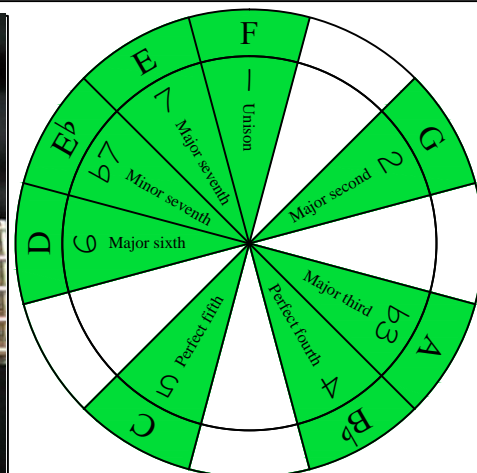

F bebop dominant

EDBAG
octaves
(box shapes)

F bebop dominant scale
SEMITONOMETER

BOX SHAPE

www.cagedoctaves.com

Zon Brookes

5D2 box shape : F bebop dominant scale

5D2 F bebop dominant scale : ENTIRE FINGERBOARD NOTE NAMES

5D2 F bebop dominant scale : ENTIRE FINGERBOARD INTERVALS