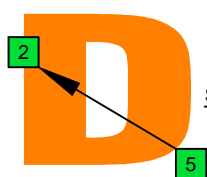

F bebop dominant

EDBAG
octaves
(box shapes)

F bebop dominant scale
SEMITONOMETER

BOX SHAPE

www.cagedoctaves.com

Zon Brookes

5D2 box shape : F bebop dominant scale

5D2 F bebop dominant scale : ENTIRE FINGERBOARD NOTE NAMES

5D2 F bebop dominant scale : ENTIRE FINGERBOARD INTERVALS