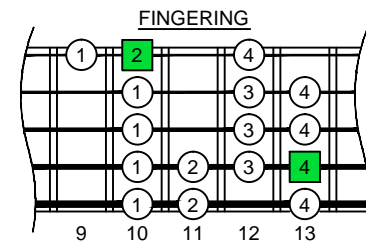

F bebop dominant octaves (box shapes)

F bebop dominant scale SEMITONOMETER

www.cagedoctaves.com
Zon Brookes
4G1 box shape : F bebop dominant scale

4G1 F bebop dominant scale : ENTIRE FINGERBOARD NOTE NAMES

4G1 F bebop dominant scale : ENTIRE FINGERBOARD INTERVALS