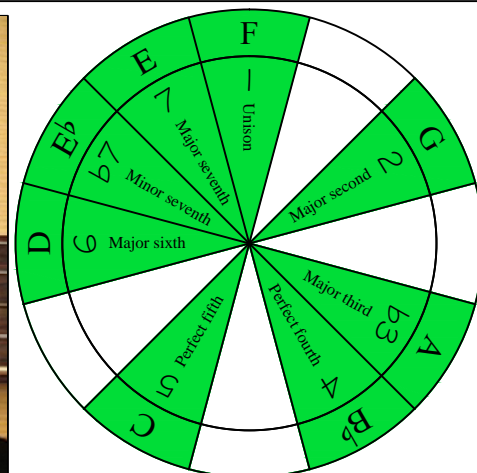

F bebop dominant octaves (box shapes)

F bebop dominant scale SEMITONOMETER

www.cagedoctaves.com
Zon Brookes
4G1 box shape : F bebop dominant scale

4G1 F bebop dominant scale : ENTIRE FINGERBOARD NOTE NAMES

4G1 F bebop dominant scale : ENTIRE FINGERBOARD INTERVALS