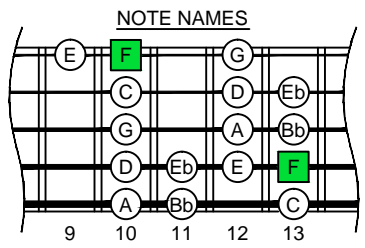

F bebop dominant octaves (box shapes)

F bebop dominant scale SEMITONOMETER

www.cagedoctaves.com
Zon Brookes
4G1 box shape : F bebop dominant scale

4G1 F bebop dominant scale : ENTIRE FINGERBOARD NOTE NAMES

4G1 F bebop dominant scale : ENTIRE FINGERBOARD INTERVALS