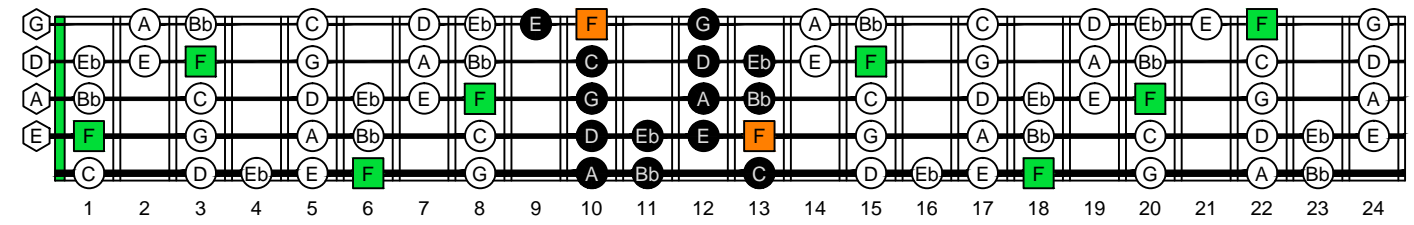

F bebop dominant octaves (box shapes)

F bebop dominant scale SEMITONOMETER

www.cagedoctaves.com
Zon Brookes
4G1 box shape : F bebop dominant scale

4G1 F bebop dominant scale : ENTIRE FINGERBOARD NOTE NAMES

4G1 F bebop dominant scale : ENTIRE FINGERBOARD INTERVALS