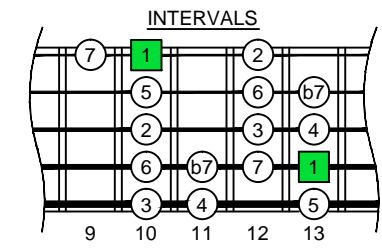

F bebop dominant octaves (box shapes)

F bebop dominant scale SEMITONOMETER

www.cagedoctaves.com
Zon Brookes
4G1 box shape : F bebop dominant scale

4G1 F bebop dominant scale : ENTIRE FINGERBOARD NOTE NAMES

4G1 F bebop dominant scale : ENTIRE FINGERBOARD INTERVALS