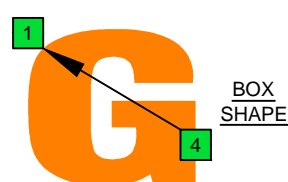

F bebop dominant octaves (box shapes)

F bebop dominant scale SEMITONOMETER

www.cagedoctaves.com
Zon Brookes
4G1 box shape : F bebop dominant scale

4G1 F bebop dominant scale : ENTIRE FINGERBOARD NOTE NAMES

4G1 F bebop dominant scale : ENTIRE FINGERBOARD INTERVALS