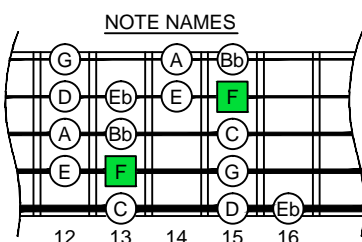

F bebop dominant EDBAG octaves (box shapes)

F bebop dominant scale SEMITONOMETER

BOX SHAPE

NOTE NAMES

FINGERING

INTERVALS

www.cagedoctaves.com

Zon Brookes

4E2 box shape at 12 : F bebop dominant scale

4E2 at 12 F bebop dominant scale : ENTIRE FINGERBOARD NOTE NAMES

4E2 at 12 F bebop dominant scale : ENTIRE FINGERBOARD INTERVALS