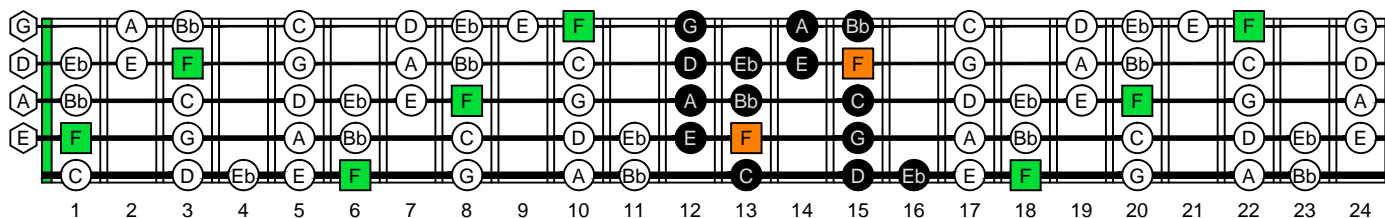

F bebop dominant EDBAG octaves (box shapes)

F bebop dominant scale SEMITONOMETER

BOX SHAPE

NOTE NAMES

FINGERING

INTERVALS

www.cagedoctaves.com

Zon Brookes

4E2 box shape at 12 : F bebop dominant scale

4E2 at 12 F bebop dominant scale : ENTIRE FINGERBOARD NOTE NAMES

4E2 at 12 F bebop dominant scale : ENTIRE FINGERBOARD INTERVALS