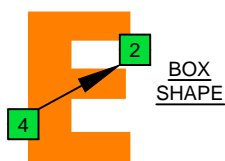

F bebop dominant EDBAG octaves (box shapes)

F bebop dominant scale SEMITONOMETER

BOX SHAPE

NOTE NAMES

FINGERING

INTERVALS

www.cagedoctaves.com

Zon Brookes

4E2 box shape at 12 : F bebop dominant scale

4E2 at 12 F bebop dominant scale : ENTIRE FINGERBOARD NOTE NAMES

4E2 at 12 F bebop dominant scale : ENTIRE FINGERBOARD INTERVALS