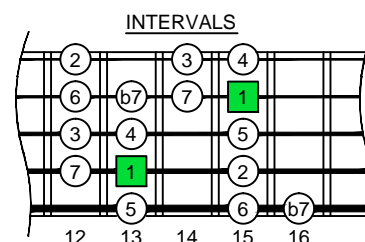

F bebop dominant EDBAG octaves (box shapes)

F bebop dominant scale SEMITONOMETER

BOX SHAPE

NOTE NAMES

FINGERING

INTERVALS

www.cagedoctaves.com

Zon Brookes

4E2 box shape at 12 : F bebop dominant scale

4E2 at 12 F bebop dominant scale : ENTIRE FINGERBOARD NOTE NAMES

4E2 at 12 F bebop dominant scale : ENTIRE FINGERBOARD INTERVALS