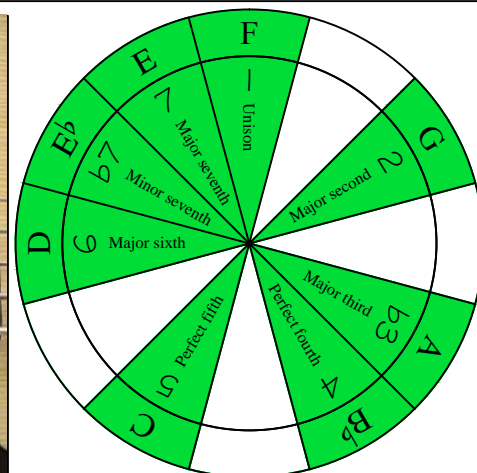

F bebop dominant EDBAG octaves (box shapes)

F bebop dominant scale SEMITONOMETER

BOX SHAPE

NOTE NAMES

FINGERING

INTERVALS

www.cagedoctaves.com

Zon Brookes

4E2 box shape at 12 : F bebop dominant scale

4E2 at 12 F bebop dominant scale : ENTIRE FINGERBOARD NOTE NAMES

4E2 at 12 F bebop dominant scale : ENTIRE FINGERBOARD INTERVALS