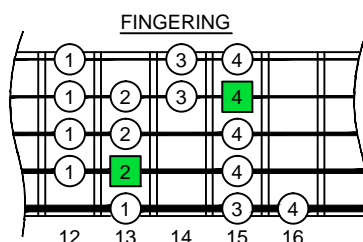

F bebop dominant EDBAG octaves (box shapes)

F bebop dominant scale SEMITONOMETER

BOX SHAPE

NOTE NAMES

FINGERING

INTERVALS

www.cagedoctaves.com

Zon Brookes

4E2 box shape at 12 : F bebop dominant scale

4E2 at 12 F bebop dominant scale : ENTIRE FINGERBOARD NOTE NAMES

4E2 at 12 F bebop dominant scale : ENTIRE FINGERBOARD INTERVALS