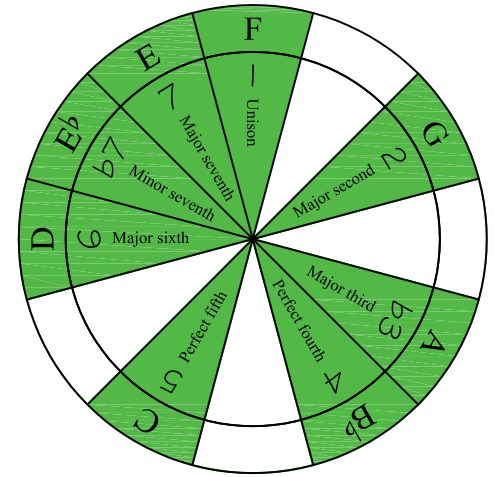

ENTIRE FINGERBOARD OCTAVE SHAPES

ENTIRE FINGERBOARD NOTE NAMES

ENTIRE FINGERBOARD INTERVALS

F  
bebop  
dominant  
**EDBAG**  
octaves  
(box shapes)

F bebop dominant scale  
SEMITONOMETER

NOTE NAMES

FINGERING

INTERVALS