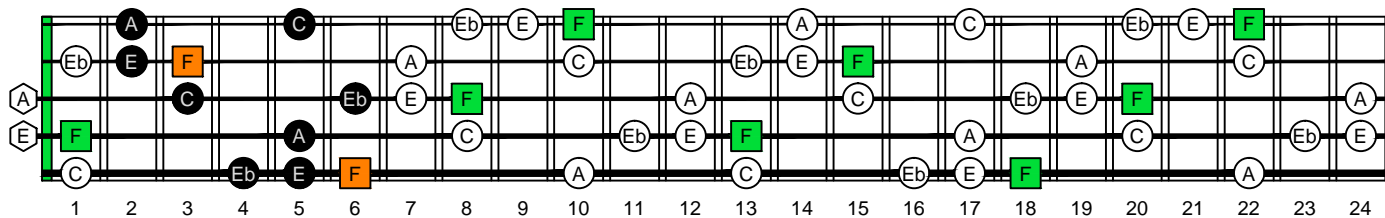

F^Δ7dom⁷ major-dominant seventh arpeggio EDBAG octaves (box shapes)

F major-dominant seventh arpeggio
SEMITONOMETER

BOX
SHAPE

www.cagedoctaves.com

Zon Brookes

5D2 box shape : F major-dominant seventh arpeggio

5D2 F major-minor seventh arpeggio : ENTIRE FINGERBOARD NOTE NAMES

5D2 F major-minor seventh arpeggio : ENTIRE FINGERBOARD INTERVALS