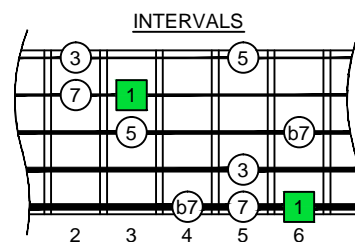

F^Δ7dom⁷ major-dominant seventh arpeggio EDBAG octaves (box shapes)

F major-dominant seventh arpeggio
SEMITONOMETER

BOX
SHAPE

www.cagedoctaves.com

Zon Brookes

5D2 box shape : F major-dominant seventh arpeggio

5D2 F major-minor seventh arpeggio : ENTIRE FINGERBOARD NOTE NAMES

5D2 F major-minor seventh arpeggio : ENTIRE FINGERBOARD INTERVALS