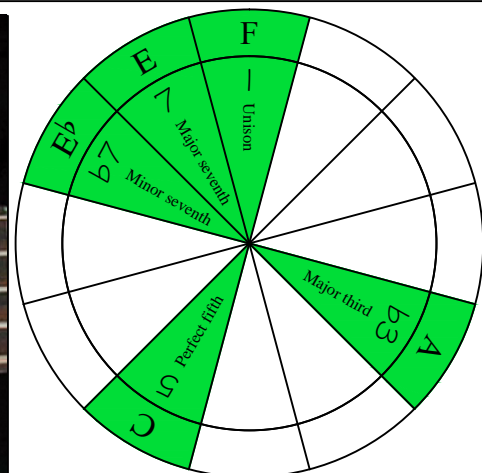

F^Δ7dom⁷ major-dominant seventh arpeggio EDBAG octaves (box shapes)

F major-dominant seventh arpeggio
SEMITONOMETER

BOX
SHAPE

www.cagedoctaves.com

Zon Brookes

5D2 box shape : F major-dominant seventh arpeggio