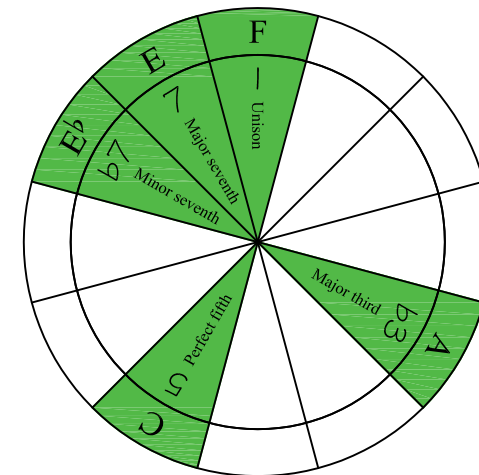

ENTIRE FINGERBOARD OCTAVE SHAPES

ENTIRE FINGERBOARD NOTE NAMES

ENTIRE FINGERBOARD INTERVALS

F<sup>Δ</sup>7dom<sup>7</sup>  
major-dominant  
seventh arpeggio  
**EDBAG**  
octaves  
(box shapes)

F major-dominant seventh arpeggio  
SEMITONOMETER