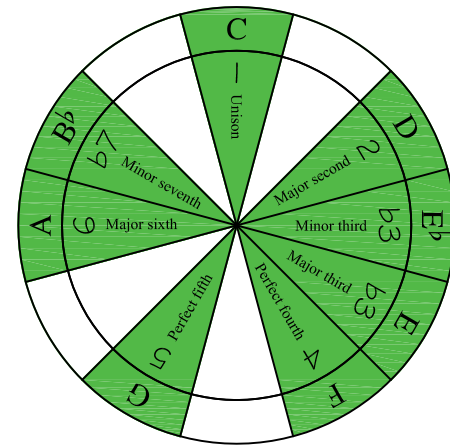

C  
octatonic  
major-minor  
**BAGED**  
octaves  
(box shapes)

C octatonic major-minor scale  
SEMITONOMETER