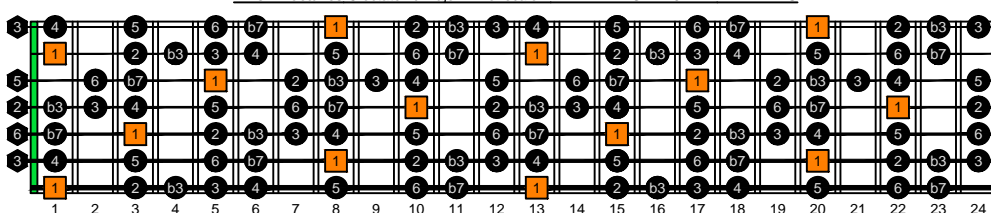

BAGED octaves C natural - FINGERBOARD OCTAVE SHAPES

BAGED octaves C octatonic major-minor scale : ENTIRE FINGERBOARD INTERVALS

7B5B2 C octatonic major-minor scale box shape - ENTIRE FINGERBOARD INTERVALS

5A3 C octatonic major-minor scale box shape - ENTIRE FINGERBOARD INTERVALS

6G3G1 C octatonic major-minor scale box shape - ENTIRE FINGERBOARD INTERVALS

6E4E1 C octatonic major-minor scale box shape - ENTIRE FINGERBOARD INTERVALS

7D4D2 C octatonic major-minor scale box shape - ENTIRE FINGERBOARD INTERVALS

7B5B2 at 12 C octatonic major-minor scale box shape - ENTIRE FINGERBOARD INTERVALS