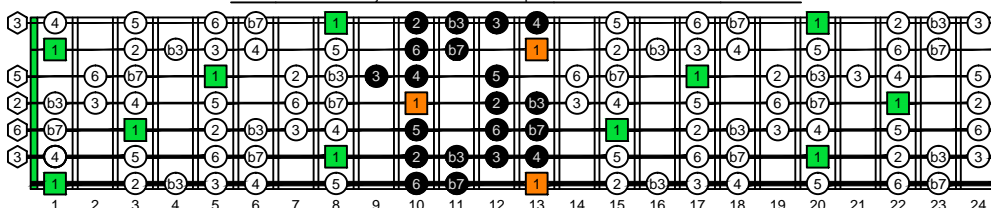

BAGED octaves C natural - FINGERBOARD OCTAVE SHAPES

BAGED octaves C octatonic major-minor scale : ENTIRE FINGERBOARD INTERVALS

7B5B2 C octatonic major-minor scale box shape - ENTIRE FINGERBOARD INTERVALS

5A3 C octatonic major-minor scale box shape - ENTIRE FINGERBOARD INTERVALS

6G3G1 C octatonic major-minor scale box shape - ENTIRE FINGERBOARD INTERVALS

6E4E1 C octatonic major-minor scale box shape - ENTIRE FINGERBOARD INTERVALS

7D4D2 C octatonic major-minor scale box shape - ENTIRE FINGERBOARD INTERVALS

7B5B2 at 12 C octatonic major-minor scale box shape - ENTIRE FINGERBOARD INTERVALS