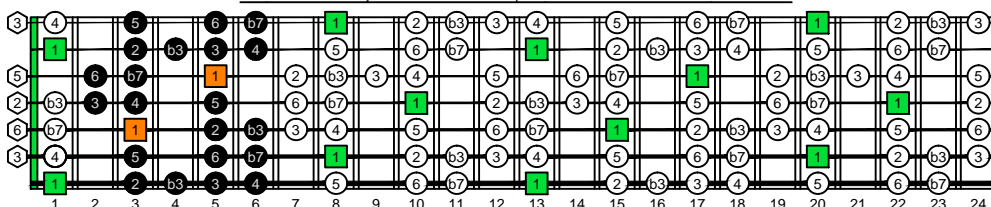

BAGED octaves C natural - FINGERBOARD OCTAVE SHAPES

BAGED octaves C octatonic major-minor scale : ENTIRE FINGERBOARD INTERVALS

7B5B2 C octatonic major-minor scale box shape - ENTIRE FINGERBOARD INTERVALS

5A3 C octatonic major-minor scale box shape - ENTIRE FINGERBOARD INTERVALS

6G3G1 C octatonic major-minor scale box shape - ENTIRE FINGERBOARD INTERVALS

6E4E1 C octatonic major-minor scale box shape - ENTIRE FINGERBOARD INTERVALS

7D4D2 C octatonic major-minor scale box shape - ENTIRE FINGERBOARD INTERVALS

7B5B2 at 12 C octatonic major-minor scale box shape - ENTIRE FINGERBOARD INTERVALS