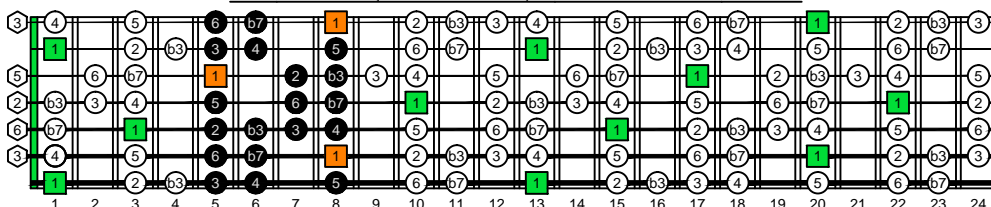

BAGED octaves C natural - FINGERBOARD OCTAVE SHAPES

BAGED octaves C octatonic major-minor scale : ENTIRE FINGERBOARD INTERVALS

7B5B2 C octatonic major-minor scale box shape - ENTIRE FINGERBOARD INTERVALS

5A3 C octatonic major-minor scale box shape - ENTIRE FINGERBOARD INTERVALS

6G3G1 C octatonic major-minor scale box shape - ENTIRE FINGERBOARD INTERVALS

6E4E1 C octatonic major-minor scale box shape - ENTIRE FINGERBOARD INTERVALS

7D4D2 C octatonic major-minor scale box shape - ENTIRE FINGERBOARD INTERVALS

7B5B2 at 12 C octatonic major-minor scale box shape - ENTIRE FINGERBOARD INTERVALS