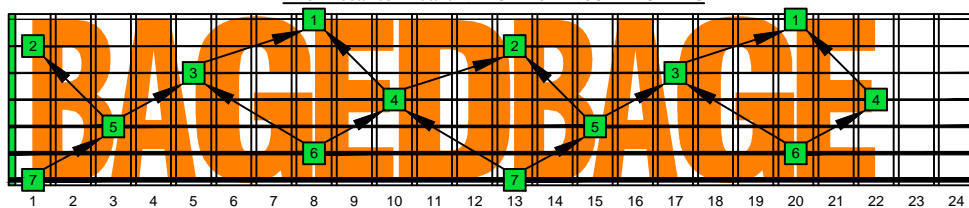

BAGED octaves C natural - FINGERBOARD OCTAVE SHAPES

BAGED octaves C octatonic major-minor scale : ENTIRE FINGERBOARD INTERVALS

7B5B2 C octatonic major-minor scale box shape - ENTIRE FINGERBOARD INTERVALS

5A3 C octatonic major-minor scale box shape - ENTIRE FINGERBOARD INTERVALS

6G3G1 C octatonic major-minor scale box shape - ENTIRE FINGERBOARD INTERVALS

6E4E1 C octatonic major-minor scale box shape - ENTIRE FINGERBOARD INTERVALS

7D4D2 C octatonic major-minor scale box shape - ENTIRE FINGERBOARD INTERVALS

7B5B2 at 12 C octatonic major-minor scale box shape - ENTIRE FINGERBOARD INTERVALS