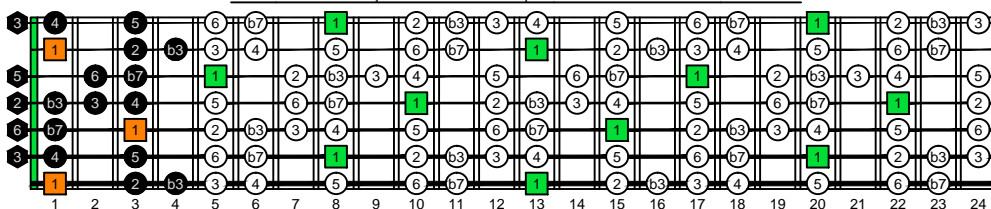

BAGED octaves C natural - FINGERBOARD OCTAVE SHAPES

BAGED octaves C octatonic major-minor scale : ENTIRE FINGERBOARD INTERVALS

7B5B2 C octatonic major-minor scale box shape - ENTIRE FINGERBOARD INTERVALS

5A3 C octatonic major-minor scale box shape - ENTIRE FINGERBOARD INTERVALS

6G3G1 C octatonic major-minor scale box shape - ENTIRE FINGERBOARD INTERVALS

6E4E1 C octatonic major-minor scale box shape - ENTIRE FINGERBOARD INTERVALS

7D4D2 C octatonic major-minor scale box shape - ENTIRE FINGERBOARD INTERVALS

7B5B2 at 12 C octatonic major-minor scale box shape - ENTIRE FINGERBOARD INTERVALS