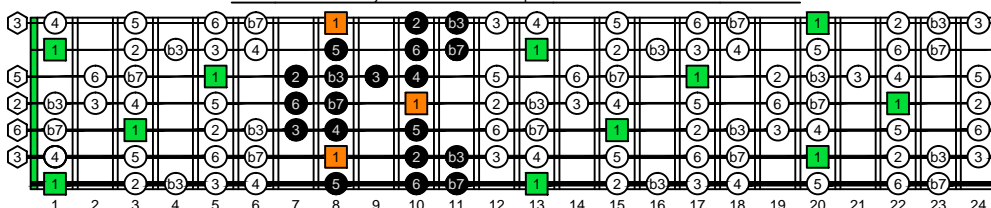

BAGED octaves C natural - FINGERBOARD OCTAVE SHAPES

BAGED octaves C octatonic major-minor scale : ENTIRE FINGERBOARD INTERVALS

7B5B2 C octatonic major-minor scale box shape - ENTIRE FINGERBOARD INTERVALS

5A3 C octatonic major-minor scale box shape - ENTIRE FINGERBOARD INTERVALS

6G3G1 C octatonic major-minor scale box shape - ENTIRE FINGERBOARD INTERVALS

6E4E1 C octatonic major-minor scale box shape - ENTIRE FINGERBOARD INTERVALS

7D4D2 C octatonic major-minor scale box shape - ENTIRE FINGERBOARD INTERVALS

7B5B2 at 12 C octatonic major-minor scale box shape - ENTIRE FINGERBOARD INTERVALS