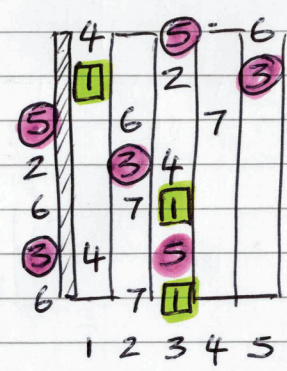

69391

6E4E1

6E4D2

4D2

7B5B2at12

BAGED octaves - 7string guitar (drop A)  
C major scale (3ups)

7B5B2

7A5A3

7A5A391