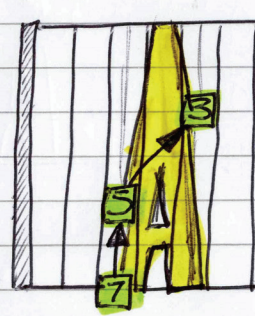

69391

6E4E1

6E4D2

4D2

7B5B2at12

BAGED octaves - 7string guitar (drop A)  
C major scale (3ups)

7B5B2

7A5A3