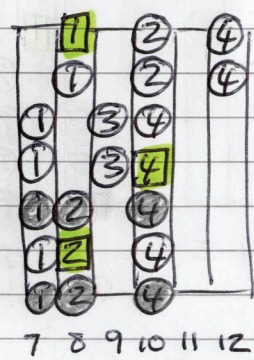

69391

6E4E1

6E4D2

4D2

7B5B2at12

BAGED octaves - 7string guitar (drop A)  
C major scale (3ups)

7B5B2

7A5A3

7A5A391