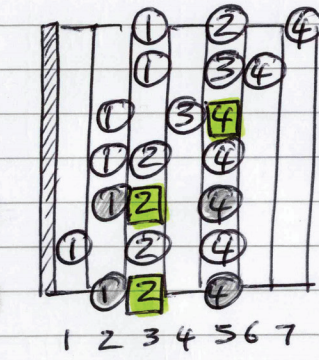

69391

6E4E1

6E4D2

4D2

7B5B2at12

BAGED octaves - 7string guitar (drop A)  
C major scale (3ups)

7B5B2

7A5A3