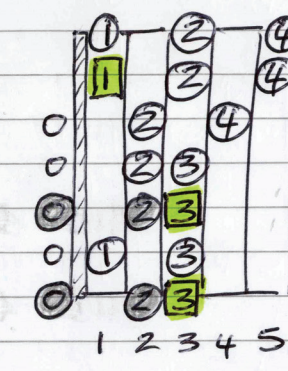

69391

6E4E1

6E4D2

4D2

7B5B2at12

BAGED octaves - 7string guitar (drop A)  
C major scale (3ups)

7B5B2

7A5A3