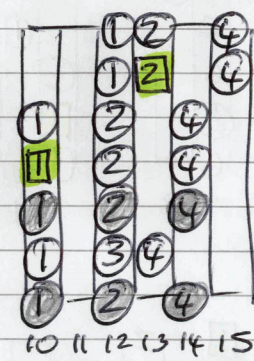

69391

6E4E1

6E4D2

4D2

7B5B2at12

BAGED octaves - 7string guitar (drop A)  
C major scale (3ups)

7B5B2

7A5A3