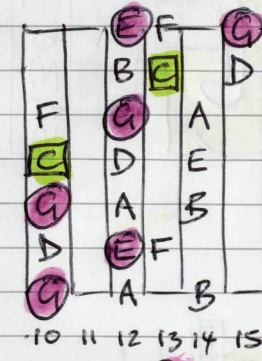

69391

6E4E1

6E4D2

4D2

7B5B2at12

BAGED octaves - 7string guitar (drop A)  
C major scale (3ups)

7B5B2

7A5A3