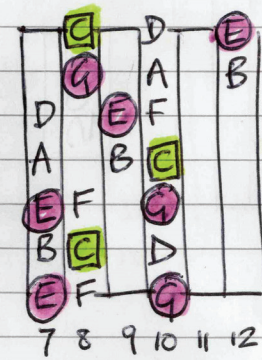

69391

6E4E1

6E4D2

4D2

7B5B2at12

BAGED octaves - 7string guitar (drop A)  
C major scale (3ups)

7B5B2

7A5A3