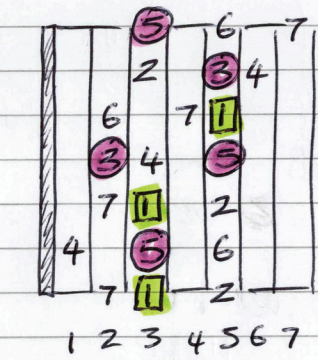

69391

6E4E1

6E4D2

4D2

7B5B2at12

BAGED octaves - 7string guitar (drop A)  
C major scale (3ups)

7B5B2

7A5A3