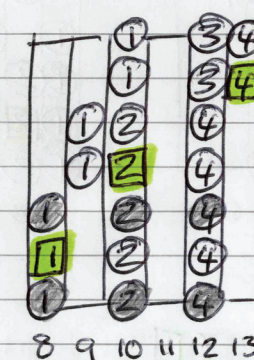

69391

6E4E1

6E4D2

4D2

7B5B2at12

BAGED octaves - 7string guitar (drop A)  
C major scale (3ups)

7B5B2

7A5A3