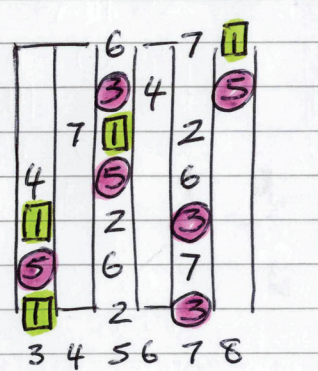

69391

6E4E1

6E4D2

4D2

7B5B2at12

BAGED octaves - 7string guitar (drop A)  
C major scale (3ups)

7B5B2

7A5A3

7A5A391