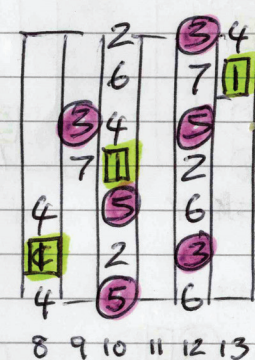

69391

6E4E1

6E4D2

4D2

7B5B2at12

BAGED octaves - 7string guitar (drop A)  
C major scale (3ups)

7B5B2

7A5A3