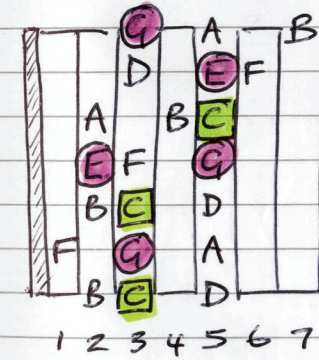

69391

6E4E1

6E4D2

4D2

7B5B2at12

BAGED octaves - 7string guitar (drop A)  
C major scale (3ups)

7B5B2

7A5A3