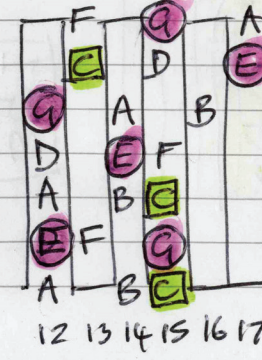

69391

6E4E1

6E4D2

4D2

7B5B2at12

BAGED octaves - 7string guitar (drop A)  
C major scale (3ups)

7B5B2

7A5A3