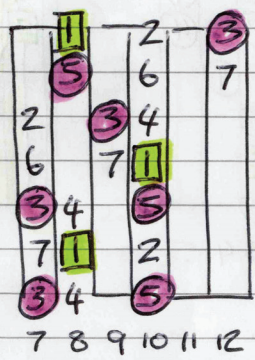

69391

6E4E1

6E4D2

4D2

7B5B2at12

BAGED octaves - 7string guitar (drop A)  
C major scale (3ups)

7B5B2

7A5A3