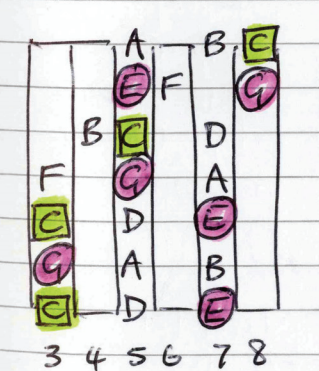

69391

6E4E1

6E4D2

4D2

7B5B2at12

BAGED octaves - 7string guitar (drop A)  
C major scale (3ups)

7B5B2

7A5A3