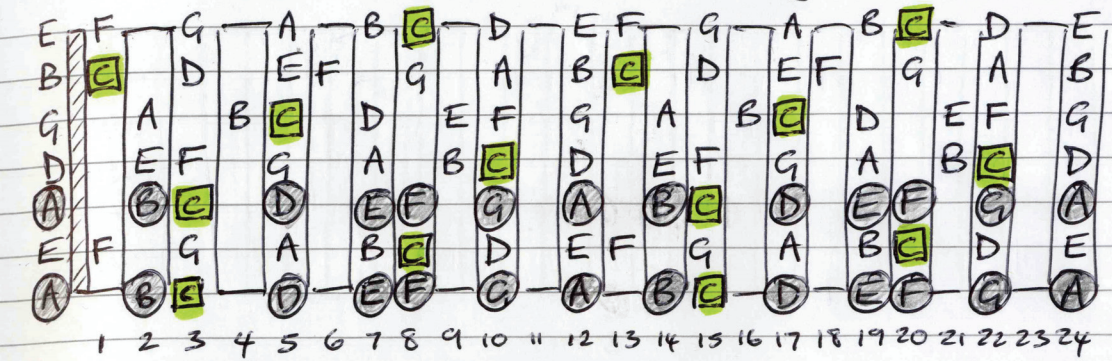

69391

6E4E1

6E4D2

4D2

7B5B2at12

BAGED octaves - 7string guitar (drop A)  
C major scale (3ups)

7B5B2

7A5A3

7A5A391