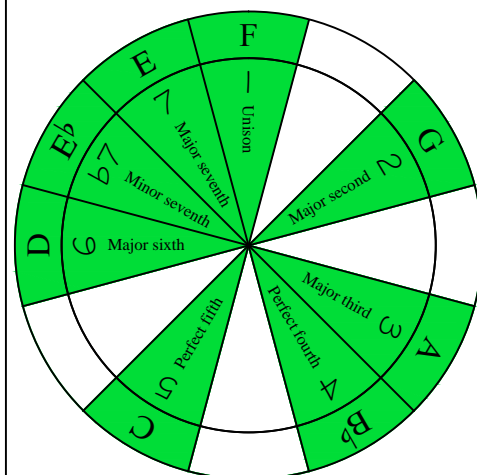

**F**  
bebop  
dominant  
**EDBAG**  
octaves  
(box shapes)

F bebop dominant scale

BOX  
SHAPE

www.cagedoctaves.com

Zon Brookes

7D4D2 box shape : F bebop dominant scale

7D4D2 F bebop dominant scale box shape - ENTIRE FINGERBOARD NOTE NAMES

7D4D2 F bebop dominant scale box shape - ENTIRE FINGERBOARD INTERVALS