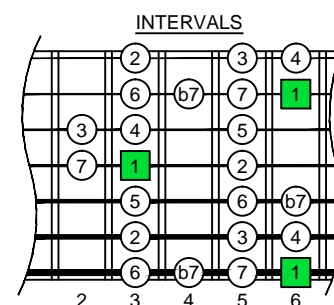

**F**  
bebop  
dominant  
**EDBAG**  
octaves  
(box shapes)

F bebop dominant scale

BOX  
SHAPE

www.cagedoctaves.com

Zon Brookes

7D4D2 box shape : F bebop dominant scale

7D4D2 F bebop dominant scale box shape - ENTIRE FINGERBOARD NOTE NAMES

7D4D2 F bebop dominant scale box shape - ENTIRE FINGERBOARD INTERVALS