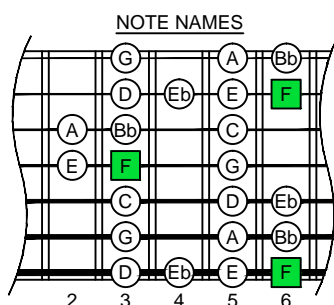

**F**  
bebop  
dominant  
**EDBAG**  
octaves  
(box shapes)

F bebop dominant scale

BOX  
SHAPE

www.cagedoctaves.com

Zon Brookes

7D4D2 box shape : F bebop dominant scale

7D4D2 F bebop dominant scale box shape - ENTIRE FINGERBOARD NOTE NAMES

7D4D2 F bebop dominant scale box shape - ENTIRE FINGERBOARD INTERVALS