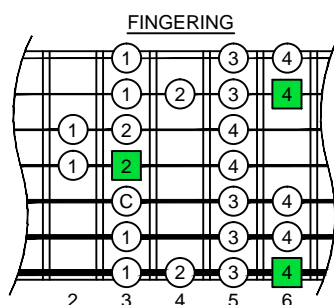

**F**  
bebop  
dominant  
**EDBAG**  
octaves  
(box shapes)

F bebop dominant scale

BOX  
SHAPE

www.cagedoctaves.com

Zon Brookes

7D4D2 box shape : F bebop dominant scale

7D4D2 F bebop dominant scale box shape - ENTIRE FINGERBOARD NOTE NAMES

7D4D2 F bebop dominant scale box shape - ENTIRE FINGERBOARD INTERVALS