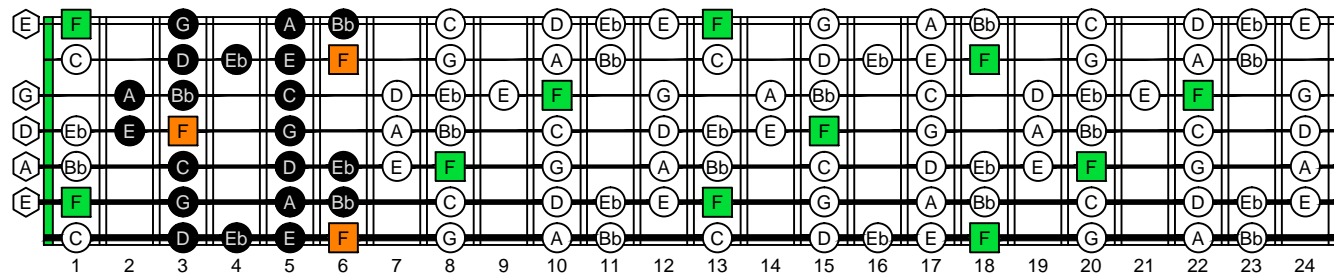

**F**  
bebop  
dominant  
**EDBAG**  
octaves  
(box shapes)

F bebop dominant scale

BOX  
SHAPE

www.cagedoctaves.com

Zon Brookes

7D4D2 box shape : F bebop dominant scale

7D4D2 F bebop dominant scale box shape - ENTIRE FINGERBOARD NOTE NAMES

7D4D2 F bebop dominant scale box shape - ENTIRE FINGERBOARD INTERVALS