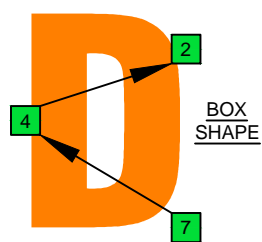

**F**  
bebop  
dominant  
**EDBAG**  
octaves  
(box shapes)

F bebop dominant scale

BOX  
SHAPE

www.cagedoctaves.com

Zon Brookes

7D4D2 box shape : F bebop dominant scale

7D4D2 F bebop dominant scale box shape - ENTIRE FINGERBOARD NOTE NAMES

7D4D2 F bebop dominant scale box shape - ENTIRE FINGERBOARD INTERVALS