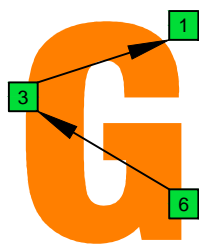

F bebop dominant
EDBAG
octaves
(box shapes)

F bebop dominant scale

BOX SHAPE

www.cagedoctaves.com

Zon Brookes

6G3G1 box shape : F bebop dominant scale

6G3G1 F bebop dominant scale box shape - ENTIRE FINGERBOARD NOTE NAMES

6G3G1 F bebop dominant scale box shape - ENTIRE FINGERBOARD INTERVALS