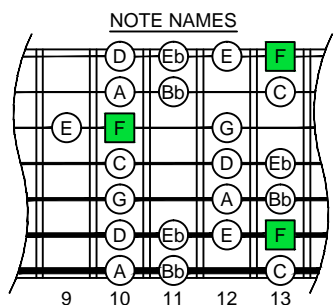

F bebop dominant
EDBAG
octaves
(box shapes)

F bebop dominant scale

BOX SHAPE

www.cagedoctaves.com

Zon Brookes

6G3G1 box shape : F bebop dominant scale

6G3G1 F bebop dominant scale box shape - ENTIRE FINGERBOARD NOTE NAMES

6G3G1 F bebop dominant scale box shape - ENTIRE FINGERBOARD INTERVALS