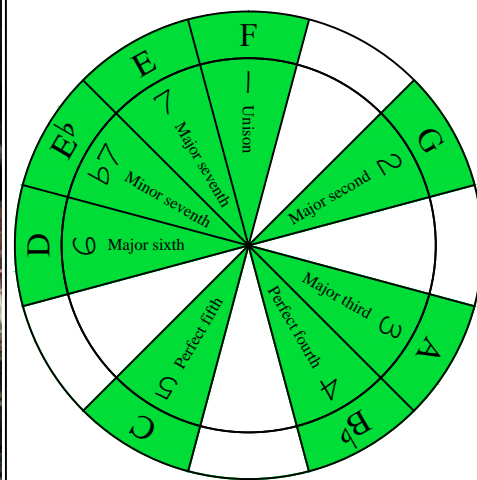

F bebop dominant
EDBAG
octaves
(box shapes)

F bebop dominant scale

BOX SHAPE

www.cagedoctaves.com

Zon Brookes

6G3G1 box shape : F bebop dominant scale

6G3G1 F bebop dominant scale box shape - ENTIRE FINGERBOARD NOTE NAMES

6G3G1 F bebop dominant scale box shape - ENTIRE FINGERBOARD INTERVALS