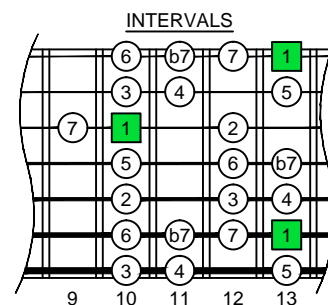

F bebop dominant
EDBAG
octaves
(box shapes)

F bebop dominant scale

BOX SHAPE

www.cagedoctaves.com

Zon Brookes

6G3G1 box shape : F bebop dominant scale

6G3G1 F bebop dominant scale box shape - ENTIRE FINGERBOARD NOTE NAMES

6G3G1 F bebop dominant scale box shape - ENTIRE FINGERBOARD INTERVALS