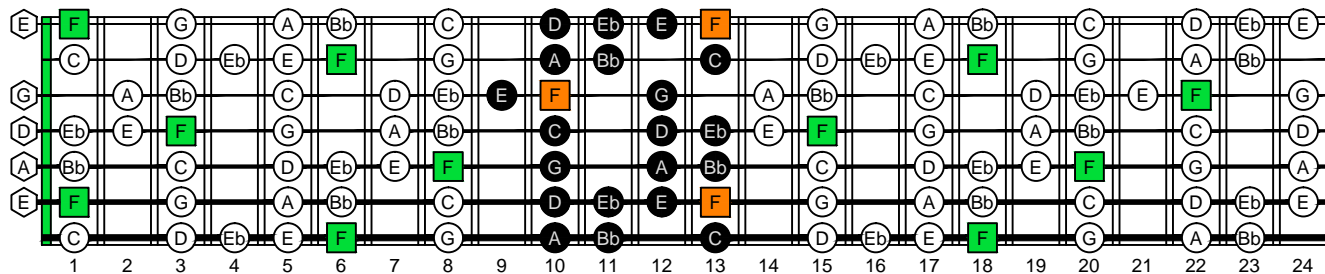

F bebop dominant
EDBAG
octaves
(box shapes)

F bebop dominant scale

BOX SHAPE

www.cagedoctaves.com

Zon Brookes

6G3G1 box shape : F bebop dominant scale

6G3G1 F bebop dominant scale box shape - ENTIRE FINGERBOARD NOTE NAMES

6G3G1 F bebop dominant scale box shape - ENTIRE FINGERBOARD INTERVALS