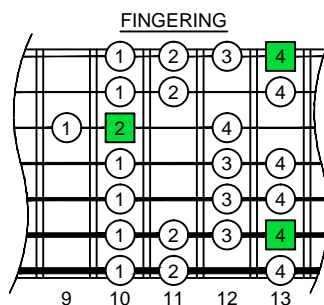

F bebop dominant
EDBAG
octaves
(box shapes)

F bebop dominant scale

BOX SHAPE

www.cagedoctaves.com

Zon Brookes

6G3G1 box shape : F bebop dominant scale

6G3G1 F bebop dominant scale box shape - ENTIRE FINGERBOARD NOTE NAMES

6G3G1 F bebop dominant scale box shape - ENTIRE FINGERBOARD INTERVALS