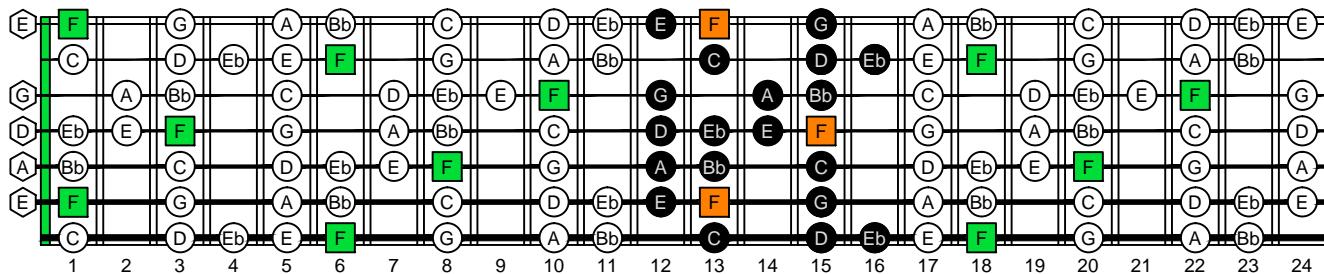

**F**  
bebop  
dominant  
**EDBAG**  
octaves  
(box shapes)

F bebop dominant scale

BOX  
SHAPE

www.cagedoctaves.com

Zon Brookes

6E4E1 box shape at 12 : F bebop dominant scale

6E4E1 at 12 F bebop dominant scale box shape - ENTIRE FINGERBOARD NOTE NAMES

6E4E1 at 12 F bebop dominant scale box shape - ENTIRE FINGERBOARD INTERVALS