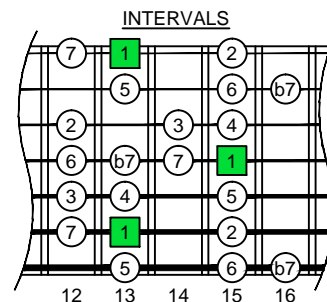

**F**  
bebop  
dominant  
**EDBAG**  
octaves  
(box shapes)

F bebop dominant scale

BOX  
SHAPE

www.cagedoctaves.com

Zon Brookes

6E4E1 box shape at 12 : F bebop dominant scale

6E4E1 at 12 F bebop dominant scale box shape - ENTIRE FINGERBOARD NOTE NAMES

6E4E1 at 12 F bebop dominant scale box shape - ENTIRE FINGERBOARD INTERVALS