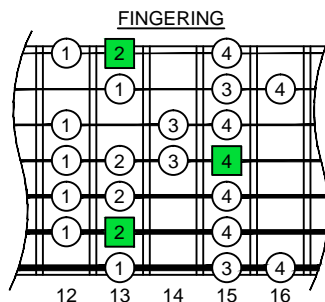

**F**  
bebop  
dominant  
**EDBAG**  
octaves  
(box shapes)

F bebop dominant scale

BOX  
SHAPE

www.cagedoctaves.com

Zon Brookes

6E4E1 box shape at 12 : F bebop dominant scale

6E4E1 at 12 F bebop dominant scale box shape - ENTIRE FINGERBOARD NOTE NAMES

6E4E1 at 12 F bebop dominant scale box shape - ENTIRE FINGERBOARD INTERVALS