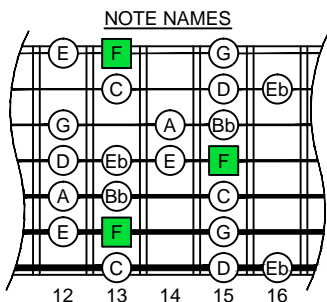

**F**  
bebop  
dominant  
**EDBAG**  
octaves  
(box shapes)

F bebop dominant scale

BOX  
SHAPE

www.cagedoctaves.com

Zon Brookes

6E4E1 box shape at 12 : F bebop dominant scale

6E4E1 at 12 F bebop dominant scale box shape - ENTIRE FINGERBOARD NOTE NAMES

6E4E1 at 12 F bebop dominant scale box shape - ENTIRE FINGERBOARD INTERVALS