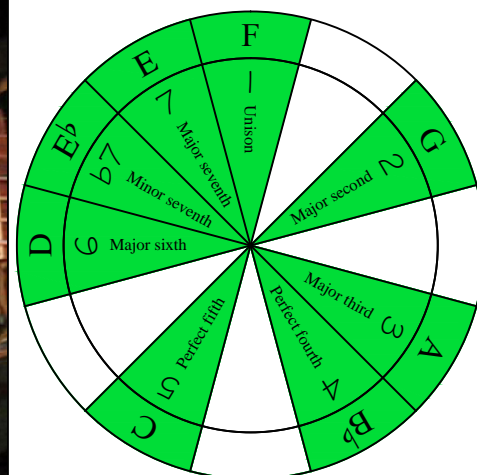

**F**  
bebop  
dominant  
**EDBAG**  
octaves  
(box shapes)

F bebop dominant scale

BOX  
SHAPE

www.cagedoctaves.com

Zon Brookes

6E4E1 box shape at 12 : F bebop dominant scale

6E4E1 at 12 F bebop dominant scale box shape - ENTIRE FINGERBOARD NOTE NAMES

6E4E1 at 12 F bebop dominant scale box shape - ENTIRE FINGERBOARD INTERVALS