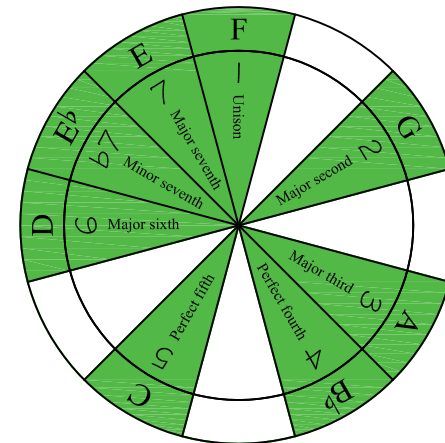

ENTIRE FINGERBOARD NOTE NAMES

ENTIRE FINGERBOARD INTERVALS

F bebop dominant octaves (box shapes)

F bebop dominant scale SEMITONOMETER

NOTE NAMES	NOTE NAMES	NOTE NAMES	NOTE NAMES	NOTE NAMES	NOTE NAMES
FINGERING	FINGERING	FINGERING	FINGERING	FINGERING	FINGERING
INTERVALS	INTERVALS	INTERVALS	INTERVALS	INTERVALS	INTERVALS