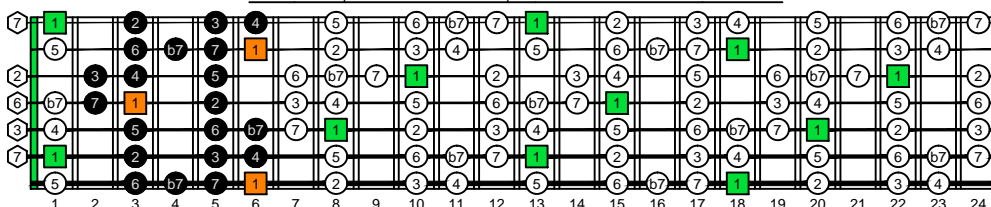

EDBAG octaves F natural - FINGERBOARD OCTAVE SHAPES

EDBAG octaves F bebop dominant scale : ENTIRE FINGERBOARD INTERVALS

6E4E1 F bebop dominant scale box shape - ENTIRE FINGERBOARD INTERVALS

7D4D2 F bebop dominant scale box shape - ENTIRE FINGERBOARD INTERVALS

7B5B2 F bebop dominant scale box shape - ENTIRE FINGERBOARD INTERVALS

5A3 F bebop dominant scale box shape - ENTIRE FINGERBOARD INTERVALS

6G3G1 F bebop dominant scale box shape - ENTIRE FINGERBOARD INTERVALS

6E4E1 at 12 F bebop dominant scale box shape - ENTIRE FINGERBOARD INTERVALS