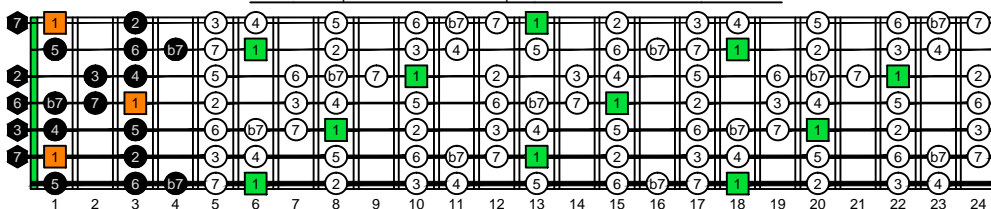

EDBAG octaves F natural - FINGERBOARD OCTAVE SHAPES

EDBAG octaves F bebop dominant scale : ENTIRE FINGERBOARD INTERVALS

6E4E1 F bebop dominant scale box shape - ENTIRE FINGERBOARD INTERVALS

7D4D2 F bebop dominant scale box shape - ENTIRE FINGERBOARD INTERVALS

7B5B2 F bebop dominant scale box shape - ENTIRE FINGERBOARD INTERVALS

5A3 F bebop dominant scale box shape - ENTIRE FINGERBOARD INTERVALS

6G3G1 F bebop dominant scale box shape - ENTIRE FINGERBOARD INTERVALS

6E4E1 at 12 F bebop dominant scale box shape - ENTIRE FINGERBOARD INTERVALS