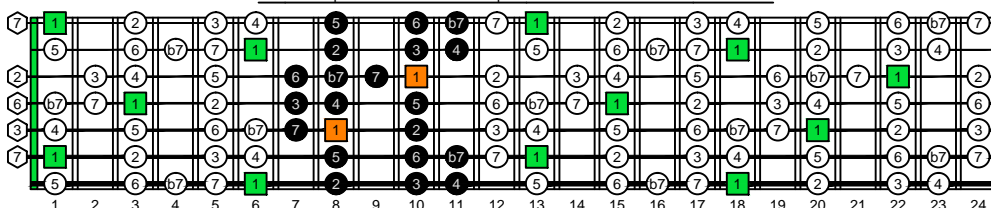

EDBAG octaves F natural - FINGERBOARD OCTAVE SHAPES

EDBAG octaves F bebop dominant scale : ENTIRE FINGERBOARD INTERVALS

6E4E1 F bebop dominant scale box shape - ENTIRE FINGERBOARD INTERVALS

7D4D2 F bebop dominant scale box shape - ENTIRE FINGERBOARD INTERVALS

7B5B2 F bebop dominant scale box shape - ENTIRE FINGERBOARD INTERVALS

5A3 F bebop dominant scale box shape - ENTIRE FINGERBOARD INTERVALS

6G3G1 F bebop dominant scale box shape - ENTIRE FINGERBOARD INTERVALS

6E4E1 at 12 F bebop dominant scale box shape - ENTIRE FINGERBOARD INTERVALS