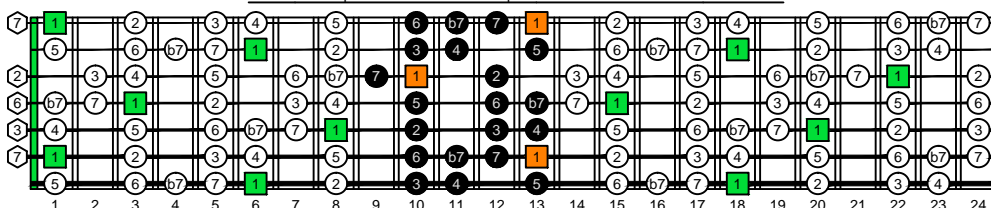

EDBAG octaves F natural - FINGERBOARD OCTAVE SHAPES

EDBAG octaves F bebop dominant scale : ENTIRE FINGERBOARD INTERVALS

6E4E1 F bebop dominant scale box shape - ENTIRE FINGERBOARD INTERVALS

7D4D2 F bebop dominant scale box shape - ENTIRE FINGERBOARD INTERVALS

7B5B2 F bebop dominant scale box shape - ENTIRE FINGERBOARD INTERVALS

5A3 F bebop dominant scale box shape - ENTIRE FINGERBOARD INTERVALS

6G3G1 F bebop dominant scale box shape - ENTIRE FINGERBOARD INTERVALS

6E4E1 at 12 F bebop dominant scale box shape - ENTIRE FINGERBOARD INTERVALS