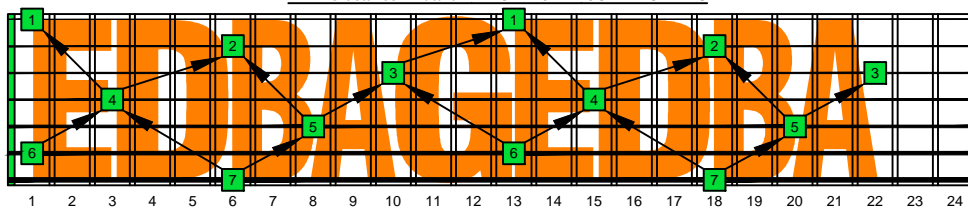

EDBAG octaves F natural - FINGERBOARD OCTAVE SHAPES

EDBAG octaves F bebop dominant scale : ENTIRE FINGERBOARD INTERVALS

6E4E1 F bebop dominant scale box shape - ENTIRE FINGERBOARD INTERVALS

7D4D2 F bebop dominant scale box shape - ENTIRE FINGERBOARD INTERVALS

7B5B2 F bebop dominant scale box shape - ENTIRE FINGERBOARD INTERVALS

5A3 F bebop dominant scale box shape - ENTIRE FINGERBOARD INTERVALS

6G3G1 F bebop dominant scale box shape - ENTIRE FINGERBOARD INTERVALS

6E4E1 at 12 F bebop dominant scale box shape - ENTIRE FINGERBOARD INTERVALS