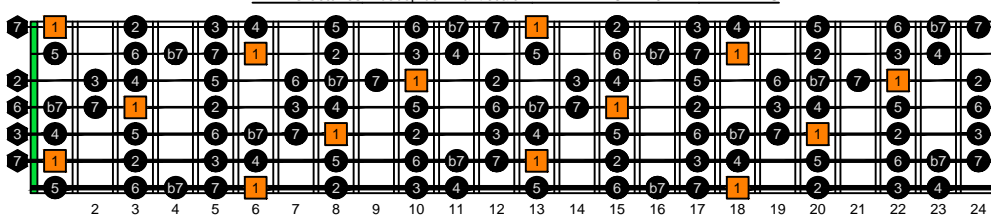

EDBAG octaves F natural - FINGERBOARD OCTAVE SHAPES

EDBAG octaves F bebop dominant scale : ENTIRE FINGERBOARD INTERVALS

6E4E1 F bebop dominant scale box shape - ENTIRE FINGERBOARD INTERVALS

7D4D2 F bebop dominant scale box shape - ENTIRE FINGERBOARD INTERVALS

7B5B2 F bebop dominant scale box shape - ENTIRE FINGERBOARD INTERVALS

5A3 F bebop dominant scale box shape - ENTIRE FINGERBOARD INTERVALS

6G3G1 F bebop dominant scale box shape - ENTIRE FINGERBOARD INTERVALS

6E4E1 at 12 F bebop dominant scale box shape - ENTIRE FINGERBOARD INTERVALS