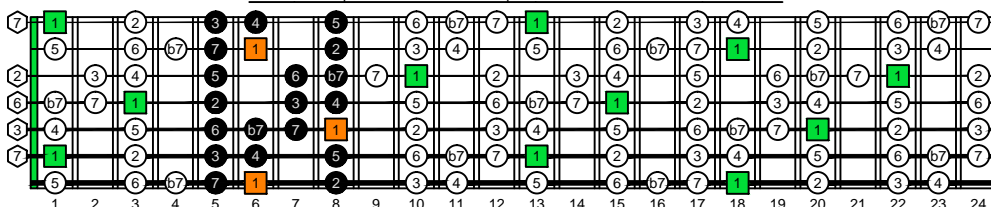

EDBAG octaves F natural - FINGERBOARD OCTAVE SHAPES

EDBAG octaves F bebop dominant scale : ENTIRE FINGERBOARD INTERVALS

6E4E1 F bebop dominant scale box shape - ENTIRE FINGERBOARD INTERVALS

7D4D2 F bebop dominant scale box shape - ENTIRE FINGERBOARD INTERVALS

7B5B2 F bebop dominant scale box shape - ENTIRE FINGERBOARD INTERVALS

5A3 F bebop dominant scale box shape - ENTIRE FINGERBOARD INTERVALS

6G3G1 F bebop dominant scale box shape - ENTIRE FINGERBOARD INTERVALS

6E4E1 at 12 F bebop dominant scale box shape - ENTIRE FINGERBOARD INTERVALS