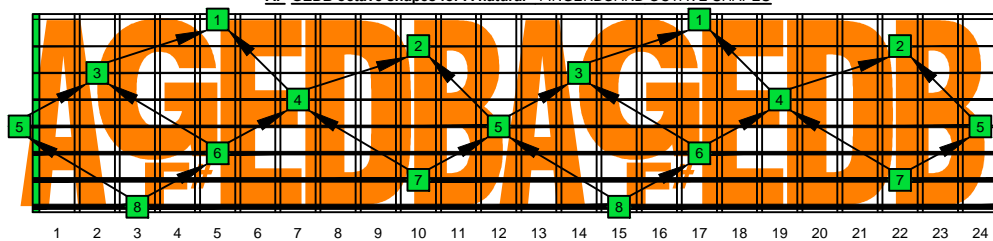

AF#GEDB octave shapes for A natural - FINGERBOARD OCTAVE SHAPES

AF#GEDB octaves A minor arpeggio - ENTIRE FINGERBOARD NOTE NAMES

AF#GEDB octaves A minor arpeggio - 8Am5Am3 BOX SHAPE NOTE NAMES

AF#GEDB octaves A minor arpeggio - 8F#m6Gm3Gm1 BOX SHAPE NOTE NAMES