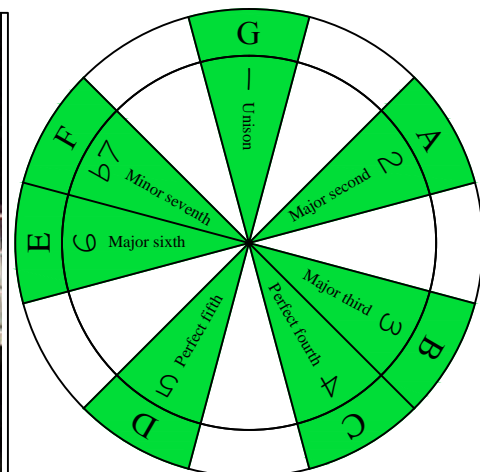

G mixolydian mode GEDCA octaves (box shapes)

G mixolydian mode
SEMITONOMETER

www.cagedoctaves.com

Zon Brookes

4G1 box shape - G mixolydian mode

G mixolydian mode 4G1 box shape : ENTIRE FINGERBOARD NOTE NAMES

G mixolydian mode 4G1 box shape : ENTIRE FINGERBOARD NOTE INTERVALS