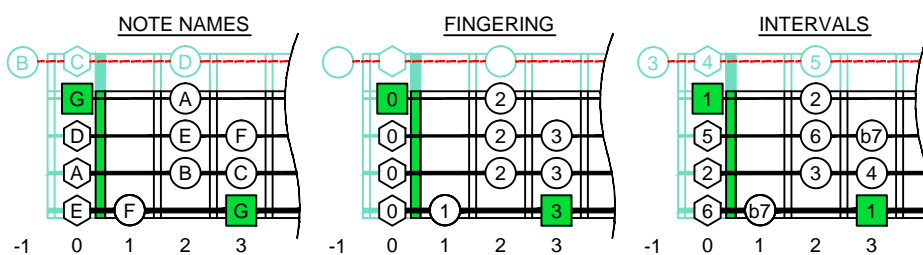

G mixolydian mode GEDCA octaves (box shapes)

G mixolydian mode
SEMITONOMETER

www.cagedoctaves.com

Zon Brookes

4G1 box shape - G mixolydian mode

G mixolydian mode 4G1 box shape : ENTIRE FINGERBOARD NOTE NAMES

G mixolydian mode 4G1 box shape : ENTIRE FINGERBOARD NOTE INTERVALS