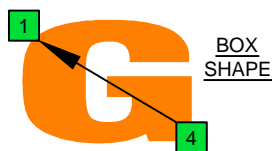

G mixolydian mode GEDCA octaves (box shapes)

G mixolydian mode
SEMITONOMETER

www.cagedoctaves.com

Zon Brookes

4G1 box shape - G mixolydian mode

G mixolydian mode 4G1 box shape : ENTIRE FINGERBOARD NOTE NAMES

G mixolydian mode 4G1 box shape : ENTIRE FINGERBOARD NOTE INTERVALS