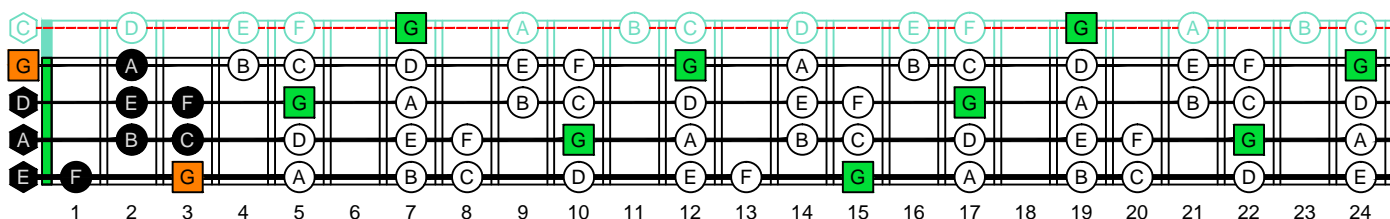

G mixolydian mode GEDCA octaves (box shapes)

G mixolydian mode
SEMITONOMETER

www.cagedoctaves.com

Zon Brookes

4G1 box shape - G mixolydian mode

G mixolydian mode 4G1 box shape : ENTIRE FINGERBOARD NOTE NAMES

G mixolydian mode 4G1 box shape : ENTIRE FINGERBOARD NOTE INTERVALS