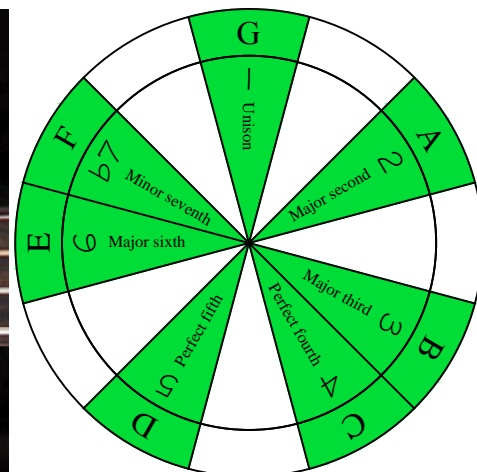

G mixolydian mode
GEDCA octaves (box shapes)

G mixolydian mode SEMITONOMETER

www.cagedoctaves.com

Zon Brookes

4E1 box shape - G mixolydian mode

G mixolydian mode 4E2 box shape : ENTIRE FINGERBOARD NOTE NAMES

G mixolydian mode 4E2 box shape : ENTIRE FINGERBOARD NOTE INTERVALS