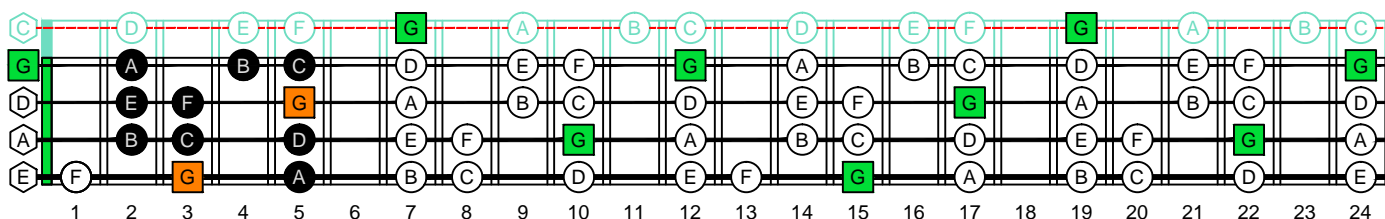

G mixolydian mode
GEDCA octaves (box shapes)

G mixolydian mode SEMITONOMETER

www.cagedoctaves.com

Zon Brookes

4E1 box shape - G mixolydian mode

G mixolydian mode 4E2 box shape : ENTIRE FINGERBOARD NOTE NAMES

G mixolydian mode 4E2 box shape : ENTIRE FINGERBOARD NOTE INTERVALS