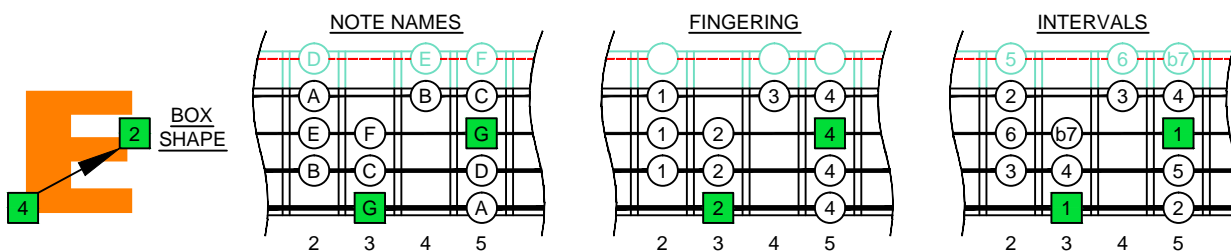

G mixolydian mode
GEDCA octaves (box shapes)

G mixolydian mode SEMITONOMETER

www.cagedoctaves.com

Zon Brookes

4E1 box shape - G mixolydian mode

G mixolydian mode 4E2 box shape : ENTIRE FINGERBOARD NOTE NAMES

G mixolydian mode 4E2 box shape : ENTIRE FINGERBOARD NOTE INTERVALS