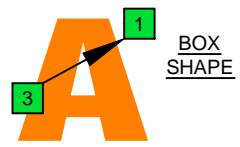

G mixolydian mode  
GEDCA octaves (box shapes)

G mixolydian mode SEMITONOMETER

www.cagedoctaves.com

Zon Brookes

3A1 box shape - G mixolydian mode

G mixolydian mode 3A1 box shape : ENTIRE FINGERBOARD NOTE NAMES

G mixolydian mode 3A1 box shape : ENTIRE FINGERBOARD NOTE INTERVALS