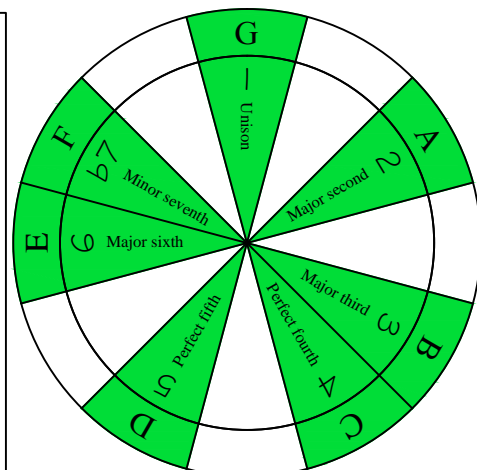

G mixolydian mode  
GEDCA octaves (box shapes)

G mixolydian mode SEMITONOMETER

www.cagedoctaves.com

Zon Brookes

3A1 box shape - G mixolydian mode

G mixolydian mode 3A1 box shape : ENTIRE FINGERBOARD NOTE NAMES

G mixolydian mode 3A1 box shape : ENTIRE FINGERBOARD NOTE INTERVALS