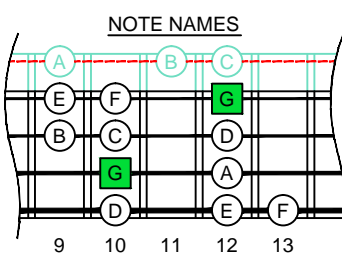

G mixolydian mode  
GEDCA octaves (box shapes)

G mixolydian mode SEMITONOMETER

www.cagedoctaves.com

Zon Brookes

3A1 box shape - G mixolydian mode

G mixolydian mode 3A1 box shape : ENTIRE FINGERBOARD NOTE NAMES

G mixolydian mode 3A1 box shape : ENTIRE FINGERBOARD NOTE INTERVALS