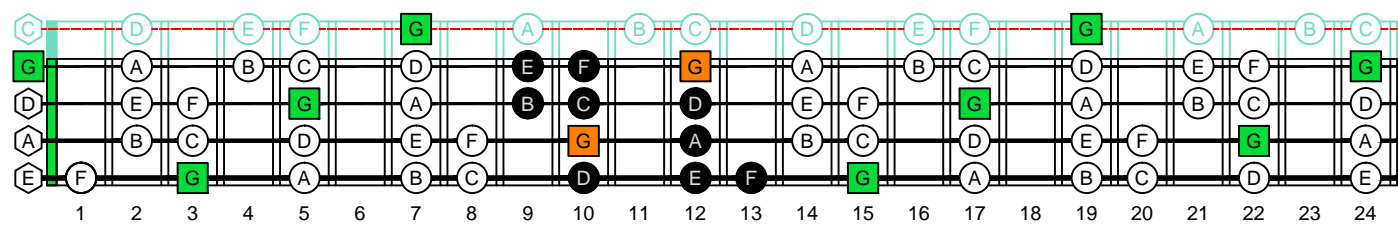

G mixolydian mode  
GEDCA octaves (box shapes)

G mixolydian mode SEMITONOMETER

www.cagedoctaves.com

Zon Brookes

3A1 box shape - G mixolydian mode

G mixolydian mode 3A1 box shape : ENTIRE FINGERBOARD NOTE NAMES

G mixolydian mode 3A1 box shape : ENTIRE FINGERBOARD NOTE INTERVALS