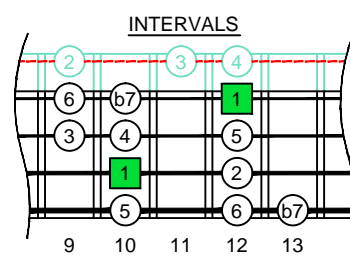

G mixolydian mode  
GEDCA octaves (box shapes)

G mixolydian mode SEMITONOMETER

www.cagedoctaves.com

Zon Brookes

3A1 box shape - G mixolydian mode

G mixolydian mode 3A1 box shape : ENTIRE FINGERBOARD NOTE NAMES

G mixolydian mode 3A1 box shape : ENTIRE FINGERBOARD NOTE INTERVALS