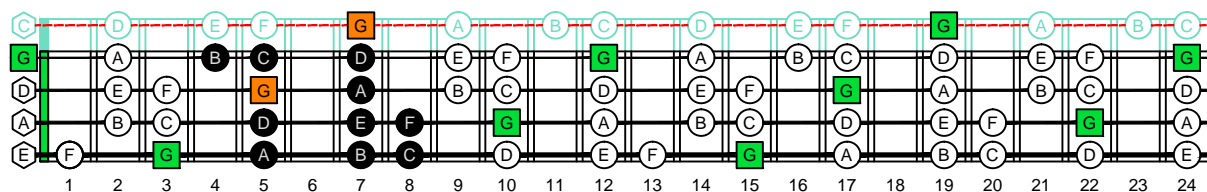

ENTIRE FINGERBOARD OCTAVE SHAPES

GEDCA4BASS - ENTIRE FINGERBOARD NOTE NAMES

G mixolydian mode 4G1 box shape : ENTIRE FINGERBOARD NOTE NAMES

G mixolydian mode 4E2 box shape : ENTIRE FINGERBOARD NOTE NAMES

G mixolydian mode 2D* box shape : ENTIRE FINGERBOARD NOTE NAMES

G mixolydian mode 3C* box shape : ENTIRE FINGERBOARD NOTE NAMES

G mixolydian mode 3A1 box shape : ENTIRE FINGERBOARD NOTE NAMES

G mixolydian mode 4G1 box shape at 12 : ENTIRE FINGERBOARD NOTE NAMES