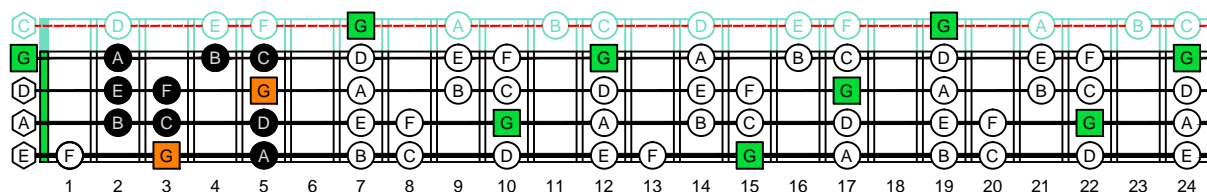

ENTIRE FINGERBOARD OCTAVE SHAPES

GEDCA4BASS - ENTIRE FINGERBOARD NOTE NAMES

G mixolydian mode 4G1 box shape : ENTIRE FINGERBOARD NOTE NAMES

G mixolydian mode 4E2 box shape : ENTIRE FINGERBOARD NOTE NAMES

G mixolydian mode 2D* box shape : ENTIRE FINGERBOARD NOTE NAMES

G mixolydian mode 3C* box shape : ENTIRE FINGERBOARD NOTE NAMES

G mixolydian mode 3A1 box shape : ENTIRE FINGERBOARD NOTE NAMES

G mixolydian mode 4G1 box shape at 12 : ENTIRE FINGERBOARD NOTE NAMES