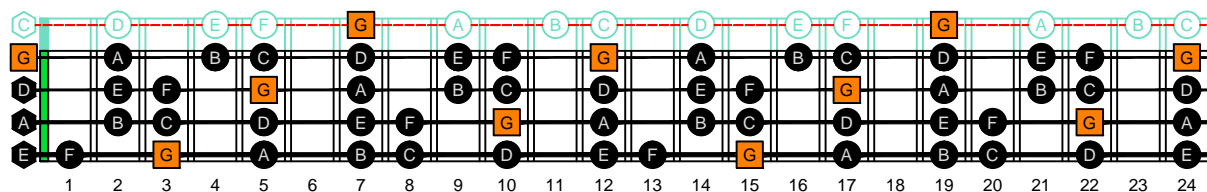

ENTIRE FINGERBOARD OCTAVE SHAPES

GEDCA4BASS - ENTIRE FINGERBOARD NOTE NAMES

G mixolydian mode 4G1 box shape : ENTIRE FINGERBOARD NOTE NAMES

G mixolydian mode 4E2 box shape : ENTIRE FINGERBOARD NOTE NAMES

G mixolydian mode 2D* box shape : ENTIRE FINGERBOARD NOTE NAMES

G mixolydian mode 3C* box shape : ENTIRE FINGERBOARD NOTE NAMES

G mixolydian mode 3A1 box shape : ENTIRE FINGERBOARD NOTE NAMES

G mixolydian mode 4G1 box shape at 12 : ENTIRE FINGERBOARD NOTE NAMES