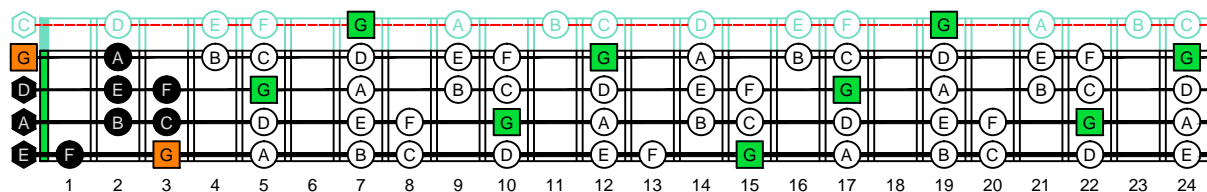

ENTIRE FINGERBOARD OCTAVE SHAPES

GEDCA4BASS - ENTIRE FINGERBOARD NOTE NAMES

G mixolydian mode 4G1 box shape : ENTIRE FINGERBOARD NOTE NAMES

G mixolydian mode 4E2 box shape : ENTIRE FINGERBOARD NOTE NAMES

G mixolydian mode 2D* box shape : ENTIRE FINGERBOARD NOTE NAMES

G mixolydian mode 3C* box shape : ENTIRE FINGERBOARD NOTE NAMES

G mixolydian mode 3A1 box shape : ENTIRE FINGERBOARD NOTE NAMES

G mixolydian mode 4G1 box shape at 12 : ENTIRE FINGERBOARD NOTE NAMES