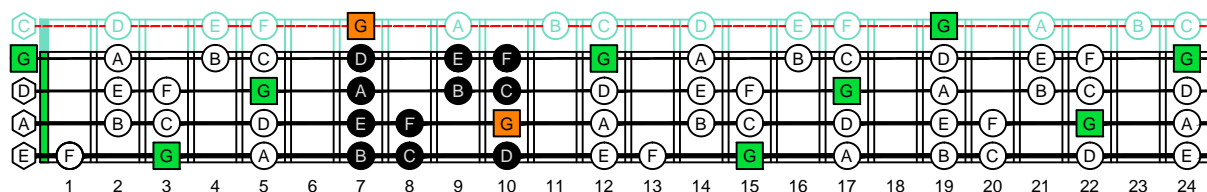

ENTIRE FINGERBOARD OCTAVE SHAPES

GEDCA4BASS - ENTIRE FINGERBOARD NOTE NAMES

G mixolydian mode 4G1 box shape : ENTIRE FINGERBOARD NOTE NAMES

G mixolydian mode 4E2 box shape : ENTIRE FINGERBOARD NOTE NAMES

G mixolydian mode 2D* box shape : ENTIRE FINGERBOARD NOTE NAMES

G mixolydian mode 3C* box shape : ENTIRE FINGERBOARD NOTE NAMES

G mixolydian mode 3A1 box shape : ENTIRE FINGERBOARD NOTE NAMES

G mixolydian mode 4G1 box shape at 12 : ENTIRE FINGERBOARD NOTE NAMES