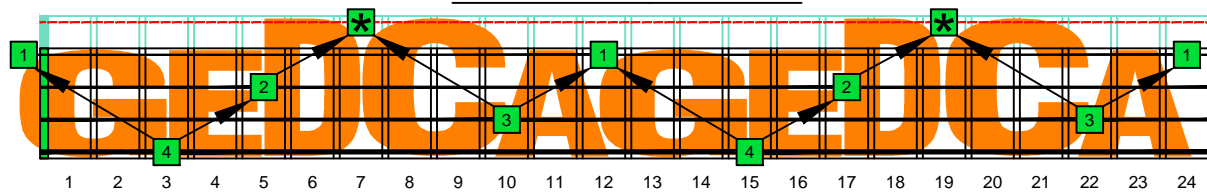

ENTIRE FINGERBOARD OCTAVE SHAPES

GEDCA4BASS - ENTIRE FINGERBOARD NOTE NAMES

G mixolydian mode 4G1 box shape : ENTIRE FINGERBOARD NOTE NAMES

G mixolydian mode 4E2 box shape : ENTIRE FINGERBOARD NOTE NAMES

G mixolydian mode 2D* box shape : ENTIRE FINGERBOARD NOTE NAMES

G mixolydian mode 3C* box shape : ENTIRE FINGERBOARD NOTE NAMES

G mixolydian mode 3A1 box shape : ENTIRE FINGERBOARD NOTE NAMES

G mixolydian mode 4G1 box shape at 12 : ENTIRE FINGERBOARD NOTE NAMES