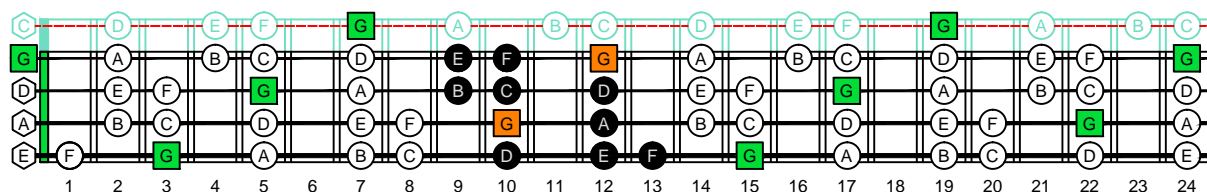

ENTIRE FINGERBOARD OCTAVE SHAPES

GEDCA4BASS - ENTIRE FINGERBOARD NOTE NAMES

G mixolydian mode 4G1 box shape : ENTIRE FINGERBOARD NOTE NAMES

G mixolydian mode 4E2 box shape : ENTIRE FINGERBOARD NOTE NAMES

G mixolydian mode 2D* box shape : ENTIRE FINGERBOARD NOTE NAMES

G mixolydian mode 3C* box shape : ENTIRE FINGERBOARD NOTE NAMES

G mixolydian mode 3A1 box shape : ENTIRE FINGERBOARD NOTE NAMES

G mixolydian mode 4G1 box shape at 12 : ENTIRE FINGERBOARD NOTE NAMES