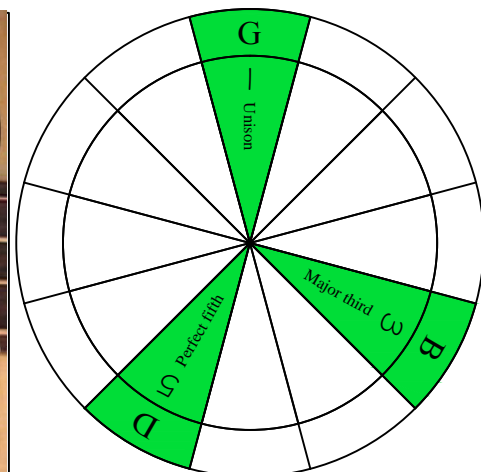

G major arpeggio GEDCA octaves (box shapes)

G major arpeggio
SEMITONOMETER

BOX
SHAPE

NOTE NAMES

FINGERING

INTERVALS

www.cagedoctaves.com

Zon Brookes

4G1 box shape at fret 12 - GEDCA4BASS G major arpeggio

GEDCA4BASS G major arpeggio 4G1 box shape at 12 : ENTIRE FINGERBOARD NOTE NAMES

GEDCA4BASS G major arpeggio 4G1 box shape at 12 : ENTIRE FINGERBOARD INTERVALS