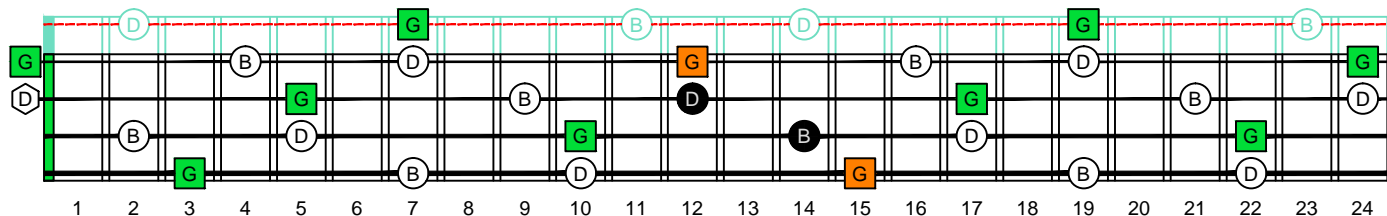

G major arpeggio GEDCA octaves (box shapes)

G major arpeggio
SEMITONOMETER

BOX
SHAPE

NOTE NAMES

FINGERING

INTERVALS

www.cagedoctaves.com

Zon Brookes

4G1 box shape at fret 12 - GEDCA4BASS G major arpeggio

GEDCA4BASS G major arpeggio 4G1 box shape at 12 : ENTIRE FINGERBOARD NOTE NAMES

GEDCA4BASS G major arpeggio 4G1 box shape at 12 : ENTIRE FINGERBOARD INTERVALS