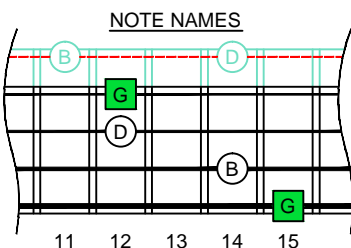

G major arpeggio GEDCA octaves (box shapes)

G major arpeggio
SEMITONOMETER

BOX
SHAPE

NOTE NAMES

FINGERING

INTERVALS

www.cagedoctaves.com

Zon Brookes

4G1 box shape at fret 12 - GEDCA4BASS G major arpeggio

GEDCA4BASS G major arpeggio 4G1 box shape at 12 : ENTIRE FINGERBOARD NOTE NAMES

GEDCA4BASS G major arpeggio 4G1 box shape at 12 : ENTIRE FINGERBOARD INTERVALS