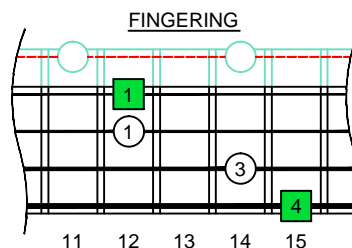

G major arpeggio GEDCA octaves (box shapes)

G major arpeggio
SEMITONOMETER

BOX
SHAPE

NOTE NAMES

FINGERING

INTERVALS

www.cagedoctaves.com

Zon Brookes

4G1 box shape at fret 12 - GEDCA4BASS G major arpeggio

GEDCA4BASS G major arpeggio 4G1 box shape at 12 : ENTIRE FINGERBOARD NOTE NAMES

GEDCA4BASS G major arpeggio 4G1 box shape at 12 : ENTIRE FINGERBOARD INTERVALS