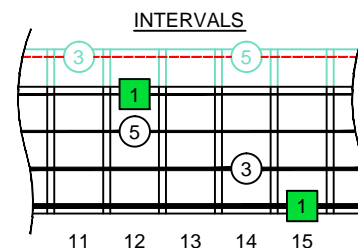

G major arpeggio GEDCA octaves (box shapes)

G major arpeggio
SEMITONOMETER

BOX
SHAPE

NOTE NAMES

FINGERING

INTERVALS

www.cagedoctaves.com

Zon Brookes

4G1 box shape at fret 12 - GEDCA4BASS G major arpeggio

GEDCA4BASS G major arpeggio 4G1 box shape at 12 : ENTIRE FINGERBOARD NOTE NAMES

GEDCA4BASS G major arpeggio 4G1 box shape at 12 : ENTIRE FINGERBOARD INTERVALS