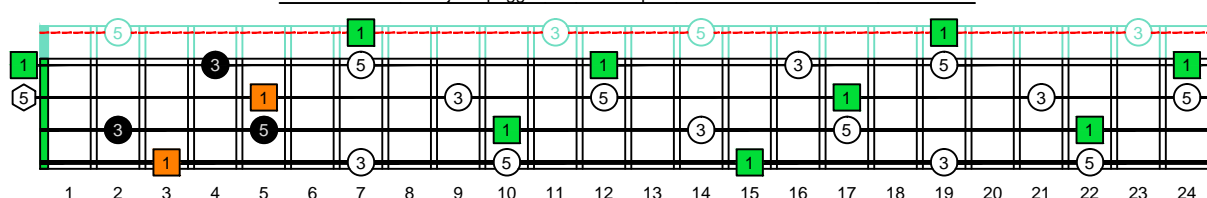

GEDCA4BASS ENTIRE FINGERBOARD OCTAVE SHAPES

GEDCA4BASS G major arpeggio - ENTIRE FINGERBOARD INTERVALS

GEDCA4BASS G major arpeggio 4G1 box shape : ENTIRE FINGERBOARD INTERVALS

GEDCA4BASS G major arpeggio 4E2 box shape : ENTIRE FINGERBOARD INTERVALS

GEDCA4BASS G major arpeggio 2D* box shape : ENTIRE FINGERBOARD INTERVALS

GEDCA4BASS G major arpeggio 3C* box shape : ENTIRE FINGERBOARD INTERVALS

GEDCA4BASS G major arpeggio 3A1 box shape : ENTIRE FINGERBOARD INTERVALS

GEDCA4BASS G major arpeggio 4G1 box shape at 12 : ENTIRE FINGERBOARD INTERVALS