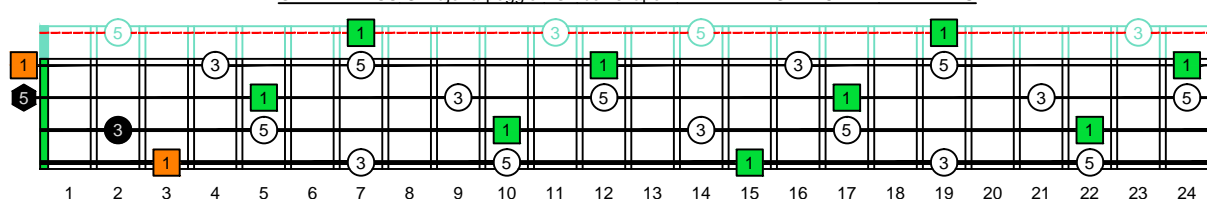

GEDCA4BASS ENTIRE FINGERBOARD OCTAVE SHAPES

GEDCA4BASS G major arpeggio - ENTIRE FINGERBOARD INTERVALS

GEDCA4BASS G major arpeggio 4G1 box shape : ENTIRE FINGERBOARD INTERVALS

GEDCA4BASS G major arpeggio 4E2 box shape : ENTIRE FINGERBOARD INTERVALS

GEDCA4BASS G major arpeggio 2D* box shape : ENTIRE FINGERBOARD INTERVALS

GEDCA4BASS G major arpeggio 3C* box shape : ENTIRE FINGERBOARD INTERVALS

GEDCA4BASS G major arpeggio 3A1 box shape : ENTIRE FINGERBOARD INTERVALS

GEDCA4BASS G major arpeggio 4G1 box shape at 12 : ENTIRE FINGERBOARD INTERVALS