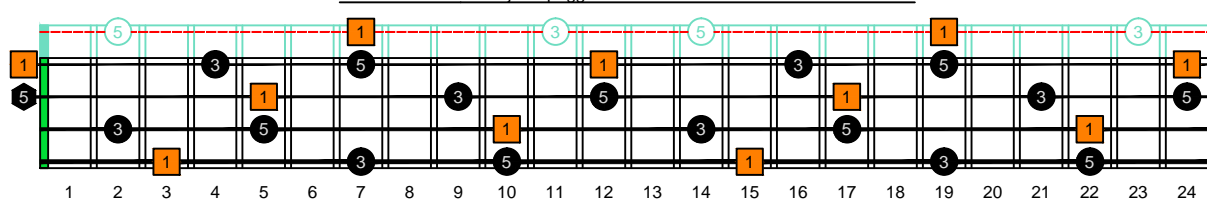

GEDCA4BASS ENTIRE FINGERBOARD OCTAVE SHAPES

GEDCA4BASS G major arpeggio - ENTIRE FINGERBOARD INTERVALS

GEDCA4BASS G major arpeggio 4G1 box shape : ENTIRE FINGERBOARD INTERVALS

GEDCA4BASS G major arpeggio 4E2 box shape : ENTIRE FINGERBOARD INTERVALS

GEDCA4BASS G major arpeggio 2D* box shape : ENTIRE FINGERBOARD INTERVALS

GEDCA4BASS G major arpeggio 3C* box shape : ENTIRE FINGERBOARD INTERVALS

GEDCA4BASS G major arpeggio 3A1 box shape : ENTIRE FINGERBOARD INTERVALS

GEDCA4BASS G major arpeggio 4G1 box shape at 12 : ENTIRE FINGERBOARD INTERVALS