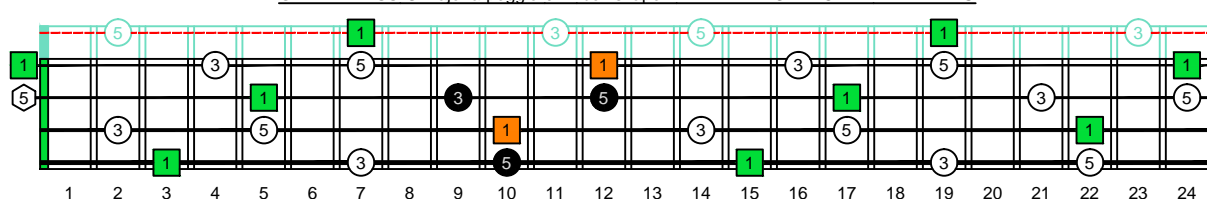

GEDCA4BASS ENTIRE FINGERBOARD OCTAVE SHAPES

GEDCA4BASS G major arpeggio - ENTIRE FINGERBOARD INTERVALS

GEDCA4BASS G major arpeggio 4G1 box shape : ENTIRE FINGERBOARD INTERVALS

GEDCA4BASS G major arpeggio 4E2 box shape : ENTIRE FINGERBOARD INTERVALS

GEDCA4BASS G major arpeggio 2D* box shape : ENTIRE FINGERBOARD INTERVALS

GEDCA4BASS G major arpeggio 3C* box shape : ENTIRE FINGERBOARD INTERVALS

GEDCA4BASS G major arpeggio 3A1 box shape : ENTIRE FINGERBOARD INTERVALS

GEDCA4BASS G major arpeggio 4G1 box shape at 12 : ENTIRE FINGERBOARD INTERVALS