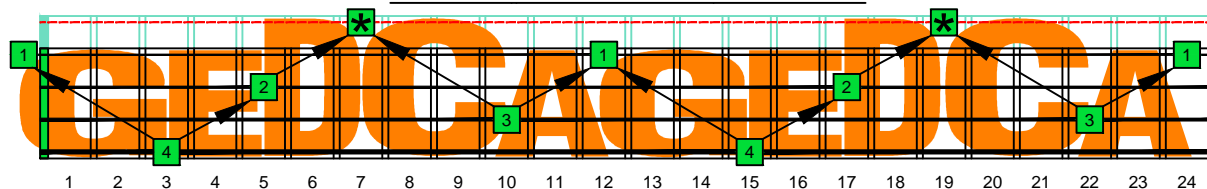

GEDCA4BASS ENTIRE FINGERBOARD OCTAVE SHAPES

GEDCA4BASS G major arpeggio - ENTIRE FINGERBOARD INTERVALS

GEDCA4BASS G major arpeggio 4G1 box shape : ENTIRE FINGERBOARD INTERVALS

GEDCA4BASS G major arpeggio 4E2 box shape : ENTIRE FINGERBOARD INTERVALS

GEDCA4BASS G major arpeggio 2D* box shape : ENTIRE FINGERBOARD INTERVALS

GEDCA4BASS G major arpeggio 3C* box shape : ENTIRE FINGERBOARD INTERVALS

GEDCA4BASS G major arpeggio 3A1 box shape : ENTIRE FINGERBOARD INTERVALS

GEDCA4BASS G major arpeggio 4G1 box shape at 12 : ENTIRE FINGERBOARD INTERVALS