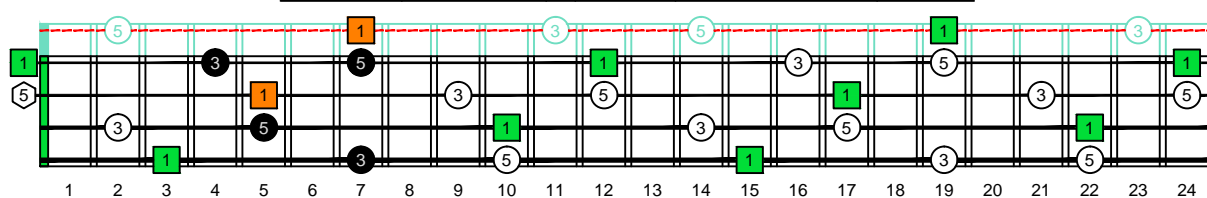

GEDCA4BASS ENTIRE FINGERBOARD OCTAVE SHAPES

GEDCA4BASS G major arpeggio - ENTIRE FINGERBOARD INTERVALS

GEDCA4BASS G major arpeggio 4G1 box shape : ENTIRE FINGERBOARD INTERVALS

GEDCA4BASS G major arpeggio 4E2 box shape : ENTIRE FINGERBOARD INTERVALS

GEDCA4BASS G major arpeggio 2D* box shape : ENTIRE FINGERBOARD INTERVALS

GEDCA4BASS G major arpeggio 3C* box shape : ENTIRE FINGERBOARD INTERVALS

GEDCA4BASS G major arpeggio 3A1 box shape : ENTIRE FINGERBOARD INTERVALS

GEDCA4BASS G major arpeggio 4G1 box shape at 12 : ENTIRE FINGERBOARD INTERVALS