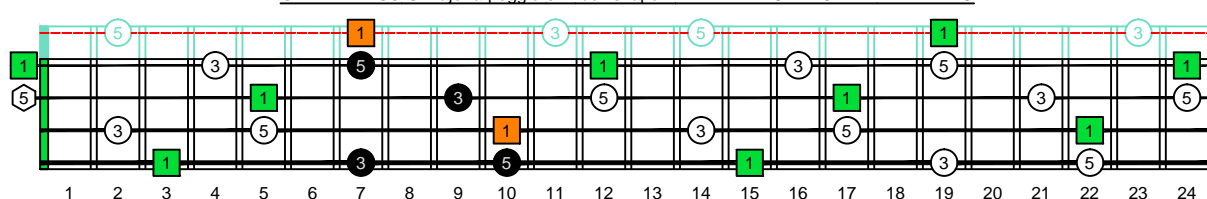

GEDCA4BASS ENTIRE FINGERBOARD OCTAVE SHAPES

GEDCA4BASS G major arpeggio - ENTIRE FINGERBOARD INTERVALS

GEDCA4BASS G major arpeggio 4G1 box shape : ENTIRE FINGERBOARD INTERVALS

GEDCA4BASS G major arpeggio 4E2 box shape : ENTIRE FINGERBOARD INTERVALS

GEDCA4BASS G major arpeggio 2D* box shape : ENTIRE FINGERBOARD INTERVALS

GEDCA4BASS G major arpeggio 3C* box shape : ENTIRE FINGERBOARD INTERVALS

GEDCA4BASS G major arpeggio 3A1 box shape : ENTIRE FINGERBOARD INTERVALS

GEDCA4BASS G major arpeggio 4G1 box shape at 12 : ENTIRE FINGERBOARD INTERVALS