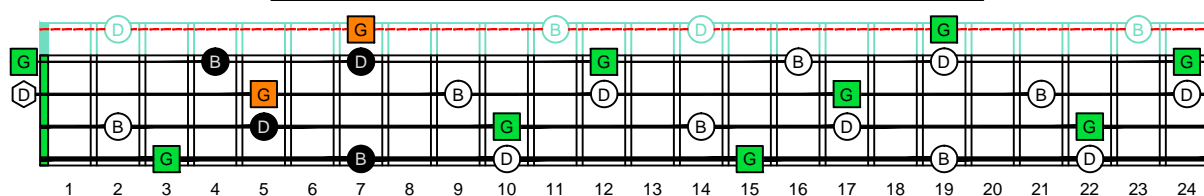

GEDCA4BASS ENTIRE FINGERBOARD OCTAVE SHAPES

GEDCA4BASS G major arpeggio - ENTIRE FINGERBOARD NOTE NAMES

GEDCA4BASS G major arpeggio 4G1 box shape : ENTIRE FINGERBOARD NOTE NAMES

GEDCA4BASS G major arpeggio 4E2 box shape : ENTIRE FINGERBOARD NOTE NAMES

GEDCA4BASS G major arpeggio 2D* box shape : ENTIRE FINGERBOARD NOTE NAMES

GEDCA4BASS G major arpeggio 3C* box shape : ENTIRE FINGERBOARD NOTE NAMES

GEDCA4BASS G major arpeggio 3A1 box shape : ENTIRE FINGERBOARD NOTE NAMES

GEDCA4BASS G major arpeggio 4G1 box shape at 12 : ENTIRE FINGERBOARD NOTE NAMES