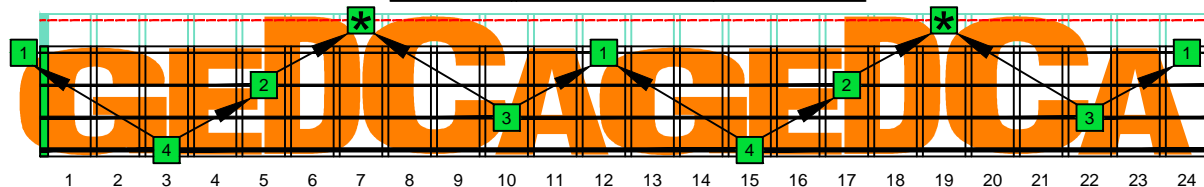

GEDCA4BASS ENTIRE FINGERBOARD OCTAVE SHAPES

GEDCA4BASS G major arpeggio - ENTIRE FINGERBOARD NOTE NAMES

GEDCA4BASS G major arpeggio 4G1 box shape : ENTIRE FINGERBOARD NOTE NAMES

GEDCA4BASS G major arpeggio 4E2 box shape : ENTIRE FINGERBOARD NOTE NAMES

GEDCA4BASS G major arpeggio 2D* box shape : ENTIRE FINGERBOARD NOTE NAMES

GEDCA4BASS G major arpeggio 3C* box shape : ENTIRE FINGERBOARD NOTE NAMES

GEDCA4BASS G major arpeggio 3A1 box shape : ENTIRE FINGERBOARD NOTE NAMES

GEDCA4BASS G major arpeggio 4G1 box shape at 12 : ENTIRE FINGERBOARD NOTE NAMES