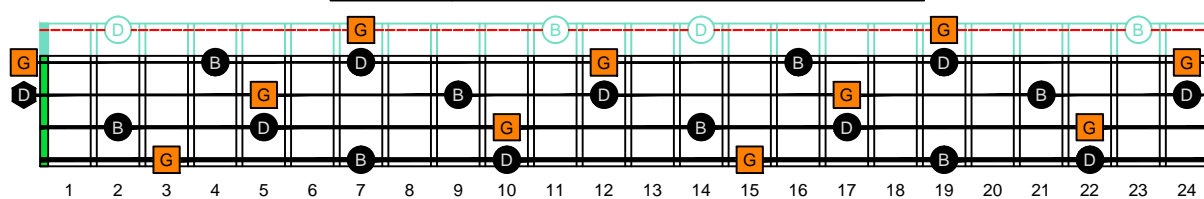

GEDCA4BASS ENTIRE FINGERBOARD OCTAVE SHAPES

GEDCA4BASS G major arpeggio - ENTIRE FINGERBOARD NOTE NAMES

GEDCA4BASS G major arpeggio 4G1 box shape : ENTIRE FINGERBOARD NOTE NAMES

GEDCA4BASS G major arpeggio 4E2 box shape : ENTIRE FINGERBOARD NOTE NAMES

GEDCA4BASS G major arpeggio 2D* box shape : ENTIRE FINGERBOARD NOTE NAMES

GEDCA4BASS G major arpeggio 3C* box shape : ENTIRE FINGERBOARD NOTE NAMES

GEDCA4BASS G major arpeggio 3A1 box shape : ENTIRE FINGERBOARD NOTE NAMES

GEDCA4BASS G major arpeggio 4G1 box shape at 12 : ENTIRE FINGERBOARD NOTE NAMES