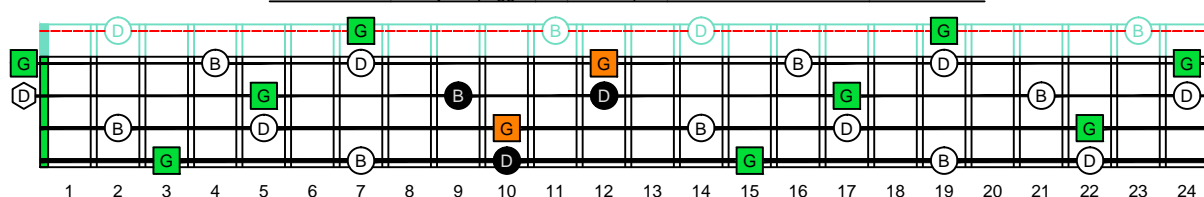

GEDCA4BASS ENTIRE FINGERBOARD OCTAVE SHAPES

GEDCA4BASS G major arpeggio - ENTIRE FINGERBOARD NOTE NAMES

GEDCA4BASS G major arpeggio 4G1 box shape : ENTIRE FINGERBOARD NOTE NAMES

GEDCA4BASS G major arpeggio 4E2 box shape : ENTIRE FINGERBOARD NOTE NAMES

GEDCA4BASS G major arpeggio 2D* box shape : ENTIRE FINGERBOARD NOTE NAMES

GEDCA4BASS G major arpeggio 3C* box shape : ENTIRE FINGERBOARD NOTE NAMES

GEDCA4BASS G major arpeggio 3A1 box shape : ENTIRE FINGERBOARD NOTE NAMES

GEDCA4BASS G major arpeggio 4G1 box shape at 12 : ENTIRE FINGERBOARD NOTE NAMES