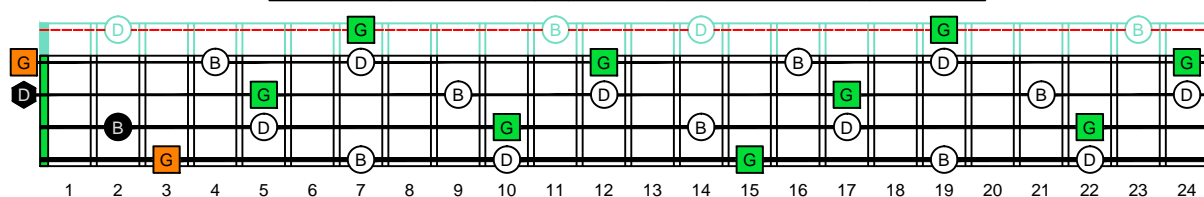

GEDCA4BASS ENTIRE FINGERBOARD OCTAVE SHAPES

GEDCA4BASS G major arpeggio - ENTIRE FINGERBOARD NOTE NAMES

GEDCA4BASS G major arpeggio 4G1 box shape : ENTIRE FINGERBOARD NOTE NAMES

GEDCA4BASS G major arpeggio 4E2 box shape : ENTIRE FINGERBOARD NOTE NAMES

GEDCA4BASS G major arpeggio 2D* box shape : ENTIRE FINGERBOARD NOTE NAMES

GEDCA4BASS G major arpeggio 3C* box shape : ENTIRE FINGERBOARD NOTE NAMES

GEDCA4BASS G major arpeggio 3A1 box shape : ENTIRE FINGERBOARD NOTE NAMES

GEDCA4BASS G major arpeggio 4G1 box shape at 12 : ENTIRE FINGERBOARD NOTE NAMES