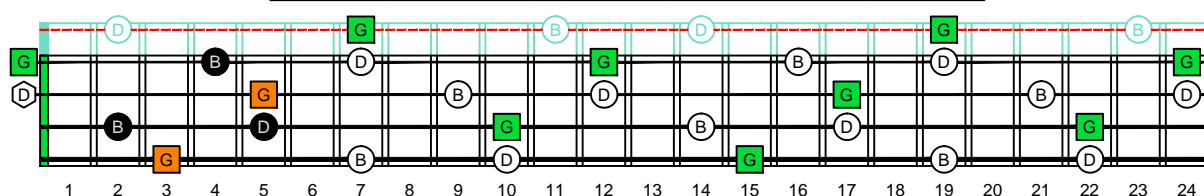

GEDCA4BASS ENTIRE FINGERBOARD OCTAVE SHAPES

GEDCA4BASS G major arpeggio - ENTIRE FINGERBOARD NOTE NAMES

GEDCA4BASS G major arpeggio 4G1 box shape : ENTIRE FINGERBOARD NOTE NAMES

GEDCA4BASS G major arpeggio 4E2 box shape : ENTIRE FINGERBOARD NOTE NAMES

GEDCA4BASS G major arpeggio 2D* box shape : ENTIRE FINGERBOARD NOTE NAMES

GEDCA4BASS G major arpeggio 3C* box shape : ENTIRE FINGERBOARD NOTE NAMES

GEDCA4BASS G major arpeggio 3A1 box shape : ENTIRE FINGERBOARD NOTE NAMES

GEDCA4BASS G major arpeggio 4G1 box shape at 12 : ENTIRE FINGERBOARD NOTE NAMES