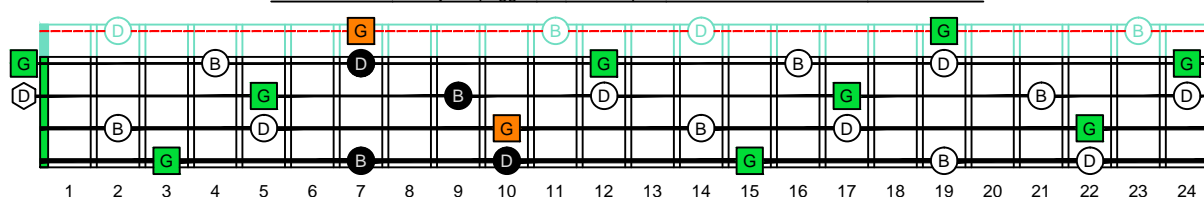

GEDCA4BASS ENTIRE FINGERBOARD OCTAVE SHAPES

GEDCA4BASS G major arpeggio - ENTIRE FINGERBOARD NOTE NAMES

GEDCA4BASS G major arpeggio 4G1 box shape : ENTIRE FINGERBOARD NOTE NAMES

GEDCA4BASS G major arpeggio 4E2 box shape : ENTIRE FINGERBOARD NOTE NAMES

GEDCA4BASS G major arpeggio 2D* box shape : ENTIRE FINGERBOARD NOTE NAMES

GEDCA4BASS G major arpeggio 3C* box shape : ENTIRE FINGERBOARD NOTE NAMES

GEDCA4BASS G major arpeggio 3A1 box shape : ENTIRE FINGERBOARD NOTE NAMES

GEDCA4BASS G major arpeggio 4G1 box shape at 12 : ENTIRE FINGERBOARD NOTE NAMES