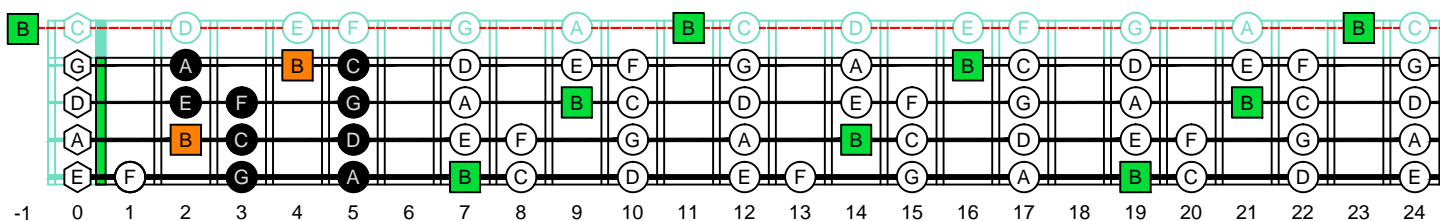

B locrian mode CAGED B4 (box shapes) (box shapes)

BOX
SHAPE

www.cagedoctaves.com

Zon Brookes

CAGED4BASS B locrian mode : 3A1 box shape

CAGED4BASS B locrian mode 3A1 box shape : ENTIRE FINGERBOARD NOTE NAMES

CAGED4BASS B locrian mode 3A1 box shape : ENTIRE FINGERBOARD INTERVALS