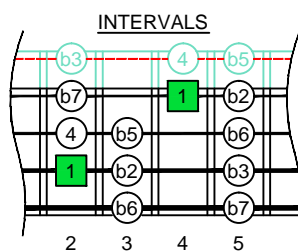

B locrian mode CAGED B4 (box shapes) (box shapes)

BOX
SHAPE

www.cagedoctaves.com

Zon Brookes

CAGED4BASS B locrian mode : 3A1 box shape

CAGED4BASS B locrian mode 3A1 box shape : ENTIRE FINGERBOARD NOTE NAMES

CAGED4BASS B locrian mode 3A1 box shape : ENTIRE FINGERBOARD INTERVALS