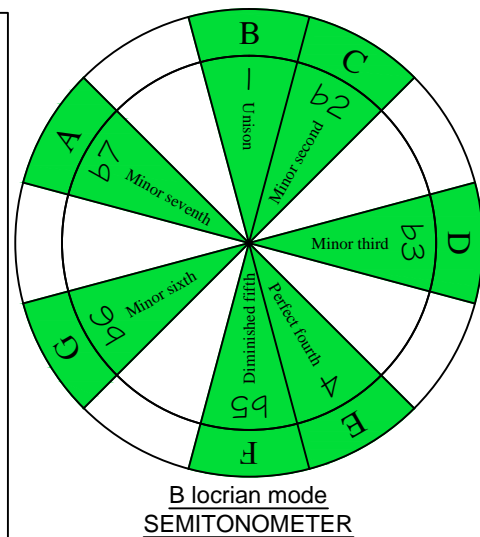

B locrian mode CAGED B4 (box shapes) (box shapes)

BOX
SHAPE

www.cagedoctaves.com

Zon Brookes

CAGED4BASS B locrian mode : 3A1 box shape

CAGED4BASS B locrian mode 3A1 box shape : ENTIRE FINGERBOARD NOTE NAMES

CAGED4BASS B locrian mode 3A1 box shape : ENTIRE FINGERBOARD INTERVALS