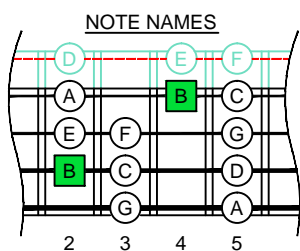

B locrian mode CAGED B4 (box shapes) (box shapes)

BOX
SHAPE

www.cagedoctaves.com

Zon Brookes

CAGED4BASS B locrian mode : 3A1 box shape

CAGED4BASS B locrian mode 3A1 box shape : ENTIRE FINGERBOARD NOTE NAMES

CAGED4BASS B locrian mode 3A1 box shape : ENTIRE FINGERBOARD INTERVALS