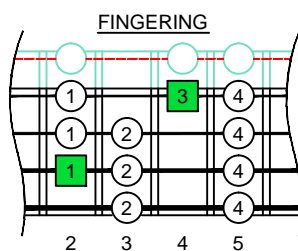

B locrian mode CAGED B4 (box shapes) (box shapes)

BOX
SHAPE

www.cagedoctaves.com

Zon Brookes

CAGED4BASS B locrian mode : 3A1 box shape

CAGED4BASS B locrian mode 3A1 box shape : ENTIRE FINGERBOARD NOTE NAMES

CAGED4BASS B locrian mode 3A1 box shape : ENTIRE FINGERBOARD INTERVALS