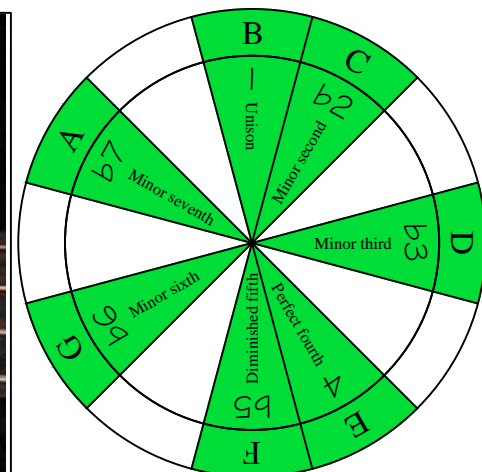

B
locrian mode
CAGED
B4
(box shapes)

B locrian mode
SEMITONOMETER

BOX
SHAPE

www.cagedoctaves.com

Zon Brookes

CAGED4BASS B locrian mode : 4E2 box shape

CAGED4BASS B locrian mode 4E2 box shape : ENTIRE FINGERBOARD NOTE NAMES

CAGED4BASS B locrian mode 4E2 box shape : ENTIRE FINGERBOARD INTERVALS