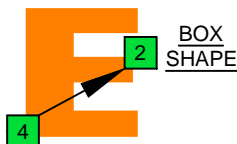

B
locrian mode
CAGED
B4
(box shapes)

B locrian mode
SEMITONOMETER

BOX
SHAPE

www.cagedoctaves.com

Zon Brookes

CAGED4BASS B locrian mode : 4E2 box shape

CAGED4BASS B locrian mode 4E2 box shape : ENTIRE FINGERBOARD NOTE NAMES

CAGED4BASS B locrian mode 4E2 box shape : ENTIRE FINGERBOARD INTERVALS