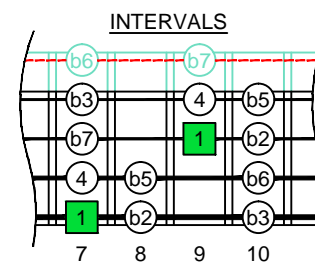

B
locrian mode
CAGED
B4
(box shapes)

B locrian mode
SEMITONOMETER

BOX
SHAPE

www.cagedoctaves.com

Zon Brookes

CAGED4BASS B locrian mode : 4E2 box shape

CAGED4BASS B locrian mode 4E2 box shape : ENTIRE FINGERBOARD NOTE NAMES

CAGED4BASS B locrian mode 4E2 box shape : ENTIRE FINGERBOARD INTERVALS