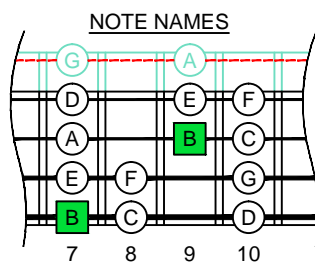

B
locrian mode
CAGED
B4
(box shapes)

B locrian mode
SEMITONOMETER

BOX
SHAPE

www.cagedoctaves.com

Zon Brookes

CAGED4BASS B locrian mode : 4E2 box shape

CAGED4BASS B locrian mode 4E2 box shape : ENTIRE FINGERBOARD NOTE NAMES

CAGED4BASS B locrian mode 4E2 box shape : ENTIRE FINGERBOARD INTERVALS