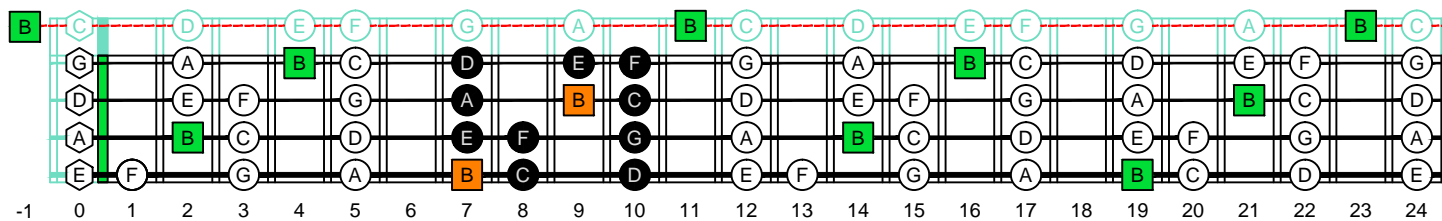

B
locrian mode
CAGED
B4
(box shapes)

B locrian mode
SEMITONOMETER

BOX
SHAPE

www.cagedoctaves.com

Zon Brookes

CAGED4BASS B locrian mode : 4E2 box shape

CAGED4BASS B locrian mode 4E2 box shape : ENTIRE FINGERBOARD NOTE NAMES

CAGED4BASS B locrian mode 4E2 box shape : ENTIRE FINGERBOARD INTERVALS