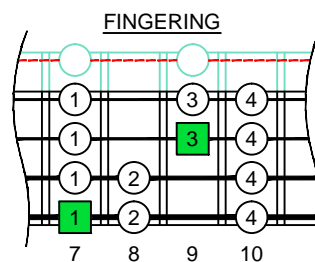

B
locrian mode
CAGED
B4
(box shapes)

B locrian mode
SEMITONOMETER

BOX
SHAPE

www.cagedoctaves.com

Zon Brookes

CAGED4BASS B locrian mode : 4E2 box shape

CAGED4BASS B locrian mode 4E2 box shape : ENTIRE FINGERBOARD NOTE NAMES

CAGED4BASS B locrian mode 4E2 box shape : ENTIRE FINGERBOARD INTERVALS