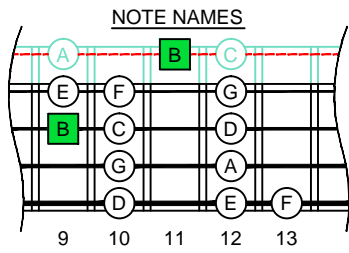

B
locrian mode
CAGED
B4 (bass)
(box shapes)

www.cagedoctaves.com

Zon Brookes

CAGED4BASS B locrian mode : 2D* box shape

CAGED4BASS B locrian mode 2D* box shape : ENTIRE FINGERBOARD NOTE NAMES

CAGED4BASS B locrian mode 2D* box shape : ENTIRE FINGERBOARD INTERVALS