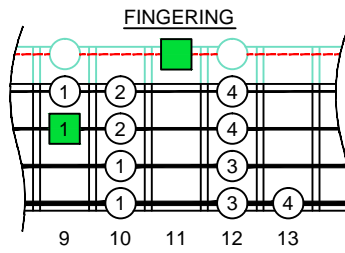

B
locrian mode
CAGED
B4 (bass)
(box shapes)

www.cagedoctaves.com

Zon Brookes

CAGED4BASS B locrian mode : 2D* box shape

CAGED4BASS B locrian mode 2D* box shape : ENTIRE FINGERBOARD NOTE NAMES

CAGED4BASS B locrian mode 2D* box shape : ENTIRE FINGERBOARD INTERVALS