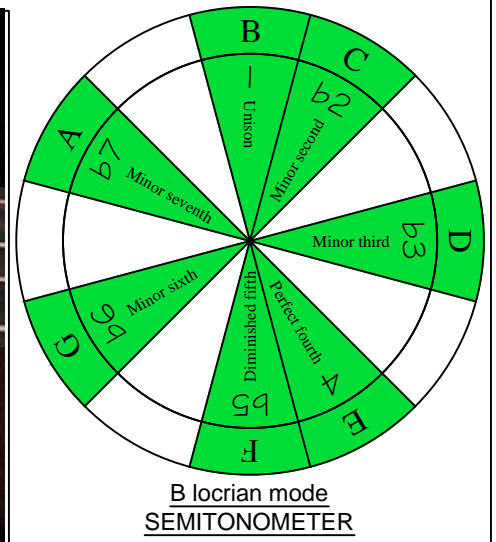

B
locrian mode
CAGED
B4 (bass)
(box shapes)

www.cagedoctaves.com

Zon Brookes

CAGED4BASS B locrian mode : 2D* box shape

CAGED4BASS B locrian mode 2D* box shape : ENTIRE FINGERBOARD NOTE NAMES

CAGED4BASS B locrian mode 2D* box shape : ENTIRE FINGERBOARD INTERVALS