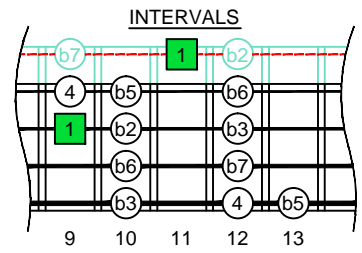

B
locrian mode
CAGED
B4 (bass)
(box shapes)

www.cagedoctaves.com

Zon Brookes

CAGED4BASS B locrian mode : 2D* box shape

CAGED4BASS B locrian mode 2D* box shape : ENTIRE FINGERBOARD NOTE NAMES

CAGED4BASS B locrian mode 2D* box shape : ENTIRE FINGERBOARD INTERVALS