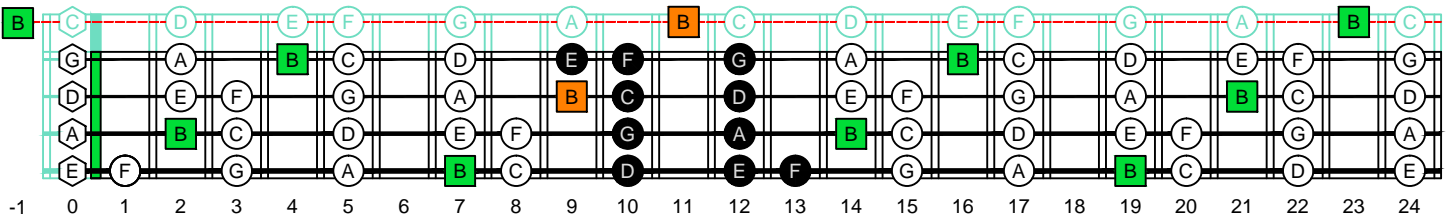

B
locrian mode
CAGED
B4 (bass)
(box shapes)

www.cagedoctaves.com

Zon Brookes

CAGED4BASS B locrian mode : 2D* box shape

CAGED4BASS B locrian mode 2D* box shape : ENTIRE FINGERBOARD NOTE NAMES

CAGED4BASS B locrian mode 2D* box shape : ENTIRE FINGERBOARD INTERVALS