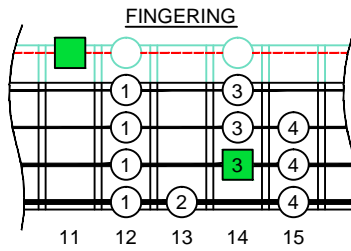

# B locrian mode CAGED B4 (box shapes)

www.cagedoctaves.com

Zon Brookes

CAGED4BASS B locrian mode : 3C\* box shape at 12

CAGED4BASS B locrian mode 3C\* box shape at 12 : ENTIRE FINGERBOARD NOTE NAMES

CAGED4BASS B locrian mode 3C\* box shape at 12 : ENTIRE FINGERBOARD INTERVALS