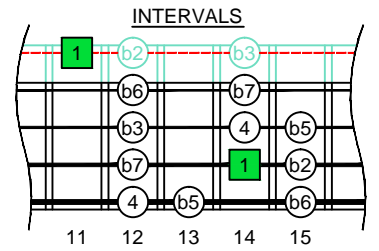

# B locrian mode CAGED B4 (box shapes)

www.cagedoctaves.com

Zon Brookes

CAGED4BASS B locrian mode : 3C\* box shape at 12

CAGED4BASS B locrian mode 3C\* box shape at 12 : ENTIRE FINGERBOARD NOTE NAMES

CAGED4BASS B locrian mode 3C\* box shape at 12 : ENTIRE FINGERBOARD INTERVALS