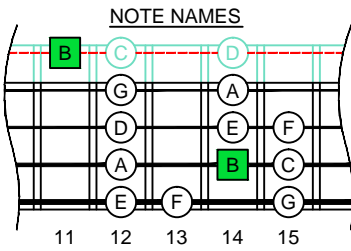

# B locrian mode CAGED B4 (box shapes)

www.cagedoctaves.com

Zon Brookes

CAGED4BASS B locrian mode : 3C\* box shape at 12

CAGED4BASS B locrian mode 3C\* box shape at 12 : ENTIRE FINGERBOARD NOTE NAMES

CAGED4BASS B locrian mode 3C\* box shape at 12 : ENTIRE FINGERBOARD INTERVALS