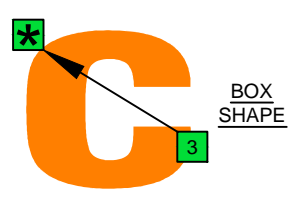

# B locrian mode CAGED B4 (box shapes)

www.cagedoctaves.com

Zon Brookes

CAGED4BASS B locrian mode : 3C\* box shape at 12

CAGED4BASS B locrian mode 3C\* box shape at 12 : ENTIRE FINGERBOARD NOTE NAMES

CAGED4BASS B locrian mode 3C\* box shape at 12 : ENTIRE FINGERBOARD INTERVALS