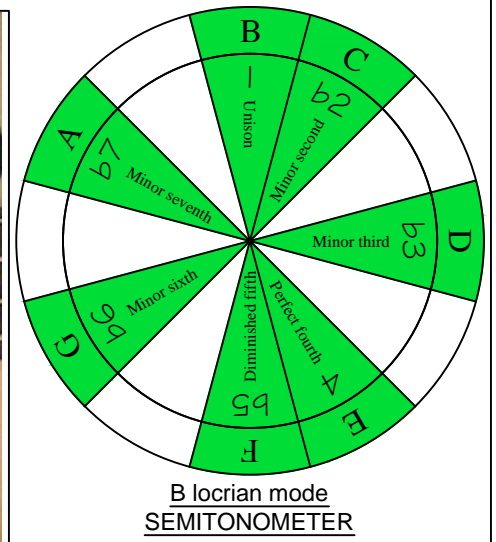

# B locrian mode CAGED B4 (box shapes)

www.cagedoctaves.com

Zon Brookes

CAGED4BASS B locrian mode : 3C\* box shape at 12

CAGED4BASS B locrian mode 3C\* box shape at 12 : ENTIRE FINGERBOARD NOTE NAMES

CAGED4BASS B locrian mode 3C\* box shape at 12 : ENTIRE FINGERBOARD INTERVALS