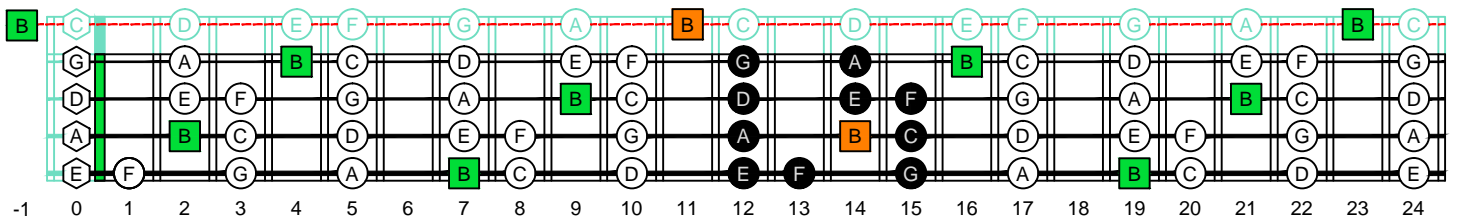

# B locrian mode CAGED B4 (box shapes)

www.cagedoctaves.com

Zon Brookes

CAGED4BASS B locrian mode : 3C\* box shape at 12

CAGED4BASS B locrian mode 3C\* box shape at 12 : ENTIRE FINGERBOARD NOTE NAMES

CAGED4BASS B locrian mode 3C\* box shape at 12 : ENTIRE FINGERBOARD INTERVALS