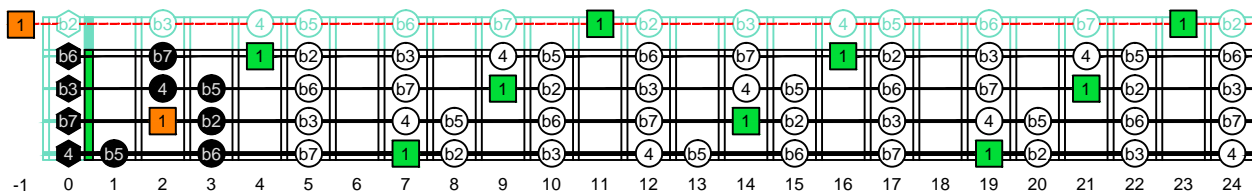

CAGED4BASS - ENTIRE FINGERBOARD OCTAVE SHAPES

CAGED4BASS B locrian mode - ENTIRE FINGERBOARD INTERVALS

CAGED4BASS B locrian mode 3C\* box shape : ENTIRE FINGERBOARD INTERVALS

CAGED4BASS B locrian mode 3A1 box shape : ENTIRE FINGERBOARD INTERVALS

CAGED4BASS B locrian mode 4G1 box shape : ENTIRE FINGERBOARD INTERVALS

CAGED4BASS B locrian mode 4E2 box shape : ENTIRE FINGERBOARD INTERVALS

CAGED4BASS B locrian mode 2D\* box shape : ENTIRE FINGERBOARD INTERVALS

CAGED4BASS B locrian mode 3C\* box shape at 12 : ENTIRE FINGERBOARD INTERVALS