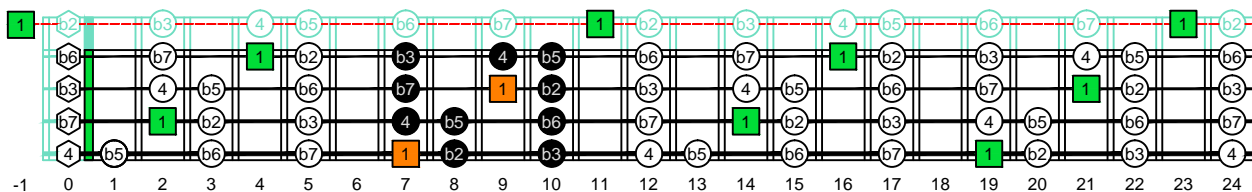

CAGED4BASS - ENTIRE FINGERBOARD OCTAVE SHAPES

CAGED4BASS B locrian mode - ENTIRE FINGERBOARD INTERVALS

CAGED4BASS B locrian mode 3C\* box shape : ENTIRE FINGERBOARD INTERVALS

CAGED4BASS B locrian mode 3A1 box shape : ENTIRE FINGERBOARD INTERVALS

CAGED4BASS B locrian mode 4G1 box shape : ENTIRE FINGERBOARD INTERVALS

CAGED4BASS B locrian mode 4E2 box shape : ENTIRE FINGERBOARD INTERVALS

CAGED4BASS B locrian mode 2D\* box shape : ENTIRE FINGERBOARD INTERVALS

CAGED4BASS B locrian mode 3C\* box shape at 12 : ENTIRE FINGERBOARD INTERVALS