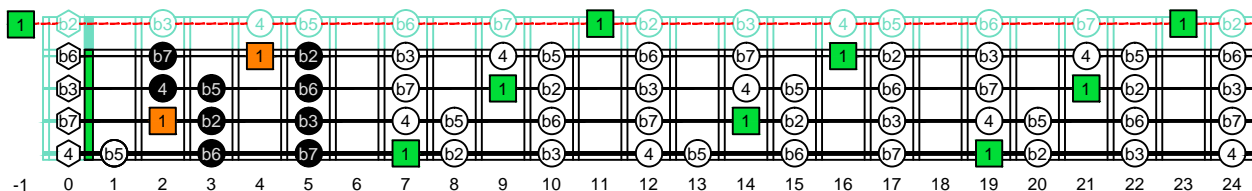

CAGED4BASS - ENTIRE FINGERBOARD OCTAVE SHAPES

CAGED4BASS B locrian mode - ENTIRE FINGERBOARD INTERVALS

CAGED4BASS B locrian mode 3C\* box shape : ENTIRE FINGERBOARD INTERVALS

CAGED4BASS B locrian mode 3A1 box shape : ENTIRE FINGERBOARD INTERVALS

CAGED4BASS B locrian mode 4G1 box shape : ENTIRE FINGERBOARD INTERVALS

CAGED4BASS B locrian mode 4E2 box shape : ENTIRE FINGERBOARD INTERVALS

CAGED4BASS B locrian mode 2D\* box shape : ENTIRE FINGERBOARD INTERVALS

CAGED4BASS B locrian mode 3C\* box shape at 12 : ENTIRE FINGERBOARD INTERVALS