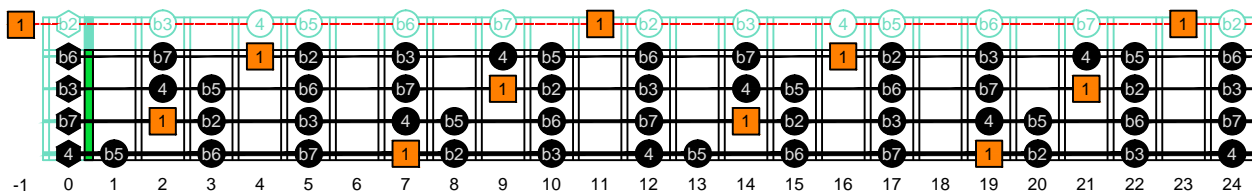

CAGED4BASS - ENTIRE FINGERBOARD OCTAVE SHAPES

CAGED4BASS B locrian mode - ENTIRE FINGERBOARD INTERVALS

CAGED4BASS B locrian mode 3C\* box shape : ENTIRE FINGERBOARD INTERVALS

CAGED4BASS B locrian mode 3A1 box shape : ENTIRE FINGERBOARD INTERVALS

CAGED4BASS B locrian mode 4G1 box shape : ENTIRE FINGERBOARD INTERVALS

CAGED4BASS B locrian mode 4E2 box shape : ENTIRE FINGERBOARD INTERVALS

CAGED4BASS B locrian mode 2D\* box shape : ENTIRE FINGERBOARD INTERVALS

CAGED4BASS B locrian mode 3C\* box shape at 12 : ENTIRE FINGERBOARD INTERVALS