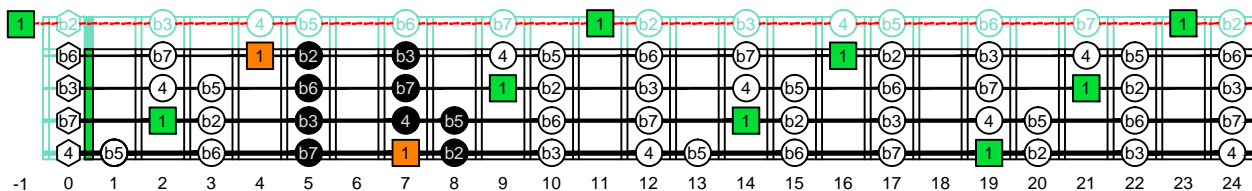

CAGED4BASS - ENTIRE FINGERBOARD OCTAVE SHAPES

CAGED4BASS B locrian mode - ENTIRE FINGERBOARD INTERVALS

CAGED4BASS B locrian mode 3C\* box shape : ENTIRE FINGERBOARD INTERVALS

CAGED4BASS B locrian mode 3A1 box shape : ENTIRE FINGERBOARD INTERVALS

CAGED4BASS B locrian mode 4G1 box shape : ENTIRE FINGERBOARD INTERVALS

CAGED4BASS B locrian mode 4E2 box shape : ENTIRE FINGERBOARD INTERVALS

CAGED4BASS B locrian mode 2D\* box shape : ENTIRE FINGERBOARD INTERVALS

CAGED4BASS B locrian mode 3C\* box shape at 12 : ENTIRE FINGERBOARD INTERVALS