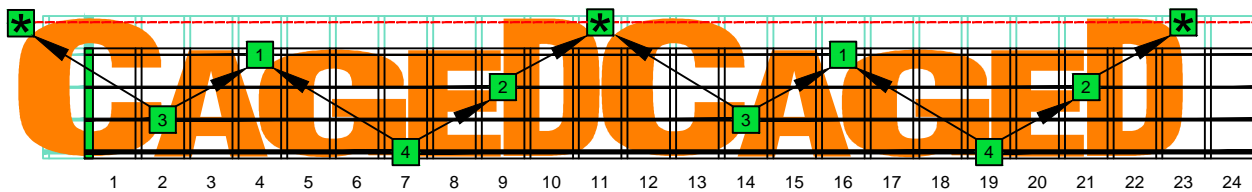

CAGED4BASS - ENTIRE FINGERBOARD OCTAVE SHAPES

CAGED4BASS B locrian mode - ENTIRE FINGERBOARD INTERVALS

CAGED4BASS B locrian mode 3C\* box shape : ENTIRE FINGERBOARD INTERVALS

CAGED4BASS B locrian mode 3A1 box shape : ENTIRE FINGERBOARD INTERVALS

CAGED4BASS B locrian mode 4G1 box shape : ENTIRE FINGERBOARD INTERVALS

CAGED4BASS B locrian mode 4E2 box shape : ENTIRE FINGERBOARD INTERVALS

CAGED4BASS B locrian mode 2D\* box shape : ENTIRE FINGERBOARD INTERVALS

CAGED4BASS B locrian mode 3C\* box shape at 12 : ENTIRE FINGERBOARD INTERVALS