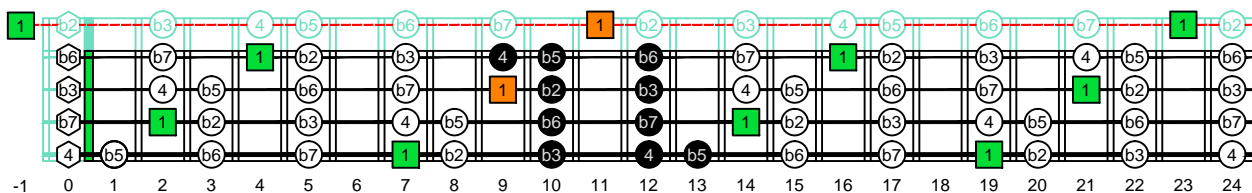

CAGED4BASS - ENTIRE FINGERBOARD OCTAVE SHAPES

CAGED4BASS B locrian mode - ENTIRE FINGERBOARD INTERVALS

CAGED4BASS B locrian mode 3C\* box shape : ENTIRE FINGERBOARD INTERVALS

CAGED4BASS B locrian mode 3A1 box shape : ENTIRE FINGERBOARD INTERVALS

CAGED4BASS B locrian mode 4G1 box shape : ENTIRE FINGERBOARD INTERVALS

CAGED4BASS B locrian mode 4E2 box shape : ENTIRE FINGERBOARD INTERVALS

CAGED4BASS B locrian mode 2D\* box shape : ENTIRE FINGERBOARD INTERVALS

CAGED4BASS B locrian mode 3C\* box shape at 12 : ENTIRE FINGERBOARD INTERVALS