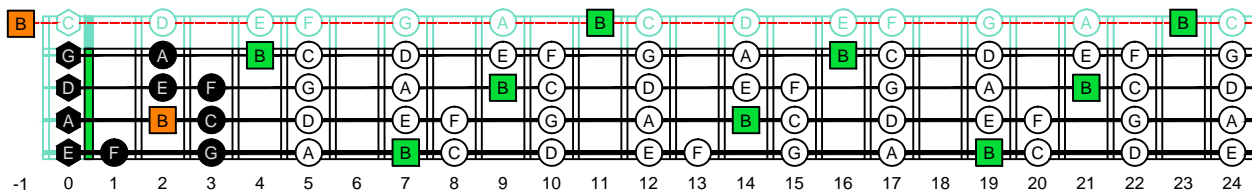

CAGED4BASS - ENTIRE FINGERBOARD OCTAVE SHAPES

CAGED4BASS B locrian mode - ENTIRE FINGERBOARD NOTE NAMES

CAGED4BASS B locrian mode 3C* box shape : ENTIRE FINGERBOARD NOTE NAMES

CAGED4BASS B locrian mode 3A1 box shape : ENTIRE FINGERBOARD NOTE NAMES

CAGED4BASS B locrian mode 4G1 box shape : ENTIRE FINGERBOARD NOTE NAMES

CAGED4BASS B locrian mode 4E2 box shape : ENTIRE FINGERBOARD NOTE NAMES

CAGED4BASS B locrian mode 2D* box shape : ENTIRE FINGERBOARD NOTE NAMES

CAGED4BASS B locrian mode 3C* box shape at 12 : ENTIRE FINGERBOARD NOTE NAMES