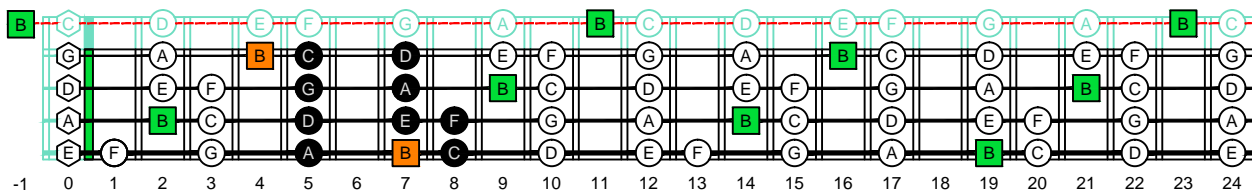

CAGED4BASS - ENTIRE FINGERBOARD OCTAVE SHAPES

CAGED4BASS B locrian mode - ENTIRE FINGERBOARD NOTE NAMES

CAGED4BASS B locrian mode 3C* box shape : ENTIRE FINGERBOARD NOTE NAMES

CAGED4BASS B locrian mode 3A1 box shape : ENTIRE FINGERBOARD NOTE NAMES

CAGED4BASS B locrian mode 4G1 box shape : ENTIRE FINGERBOARD NOTE NAMES

CAGED4BASS B locrian mode 4E2 box shape : ENTIRE FINGERBOARD NOTE NAMES

CAGED4BASS B locrian mode 2D* box shape : ENTIRE FINGERBOARD NOTE NAMES

CAGED4BASS B locrian mode 3C* box shape at 12 : ENTIRE FINGERBOARD NOTE NAMES