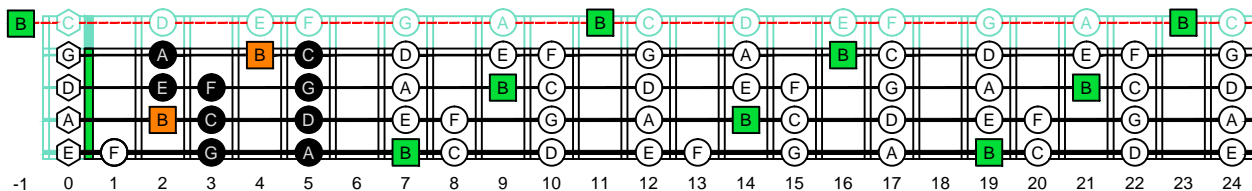

CAGED4BASS - ENTIRE FINGERBOARD OCTAVE SHAPES

CAGED4BASS B locrian mode - ENTIRE FINGERBOARD NOTE NAMES

CAGED4BASS B locrian mode 3C* box shape : ENTIRE FINGERBOARD NOTE NAMES

CAGED4BASS B locrian mode 3A1 box shape : ENTIRE FINGERBOARD NOTE NAMES

CAGED4BASS B locrian mode 4G1 box shape : ENTIRE FINGERBOARD NOTE NAMES

CAGED4BASS B locrian mode 4E2 box shape : ENTIRE FINGERBOARD NOTE NAMES

CAGED4BASS B locrian mode 2D* box shape : ENTIRE FINGERBOARD NOTE NAMES

CAGED4BASS B locrian mode 3C* box shape at 12 : ENTIRE FINGERBOARD NOTE NAMES