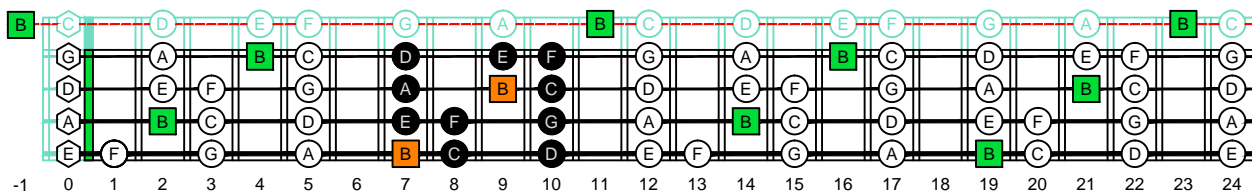

CAGED4BASS - ENTIRE FINGERBOARD OCTAVE SHAPES

CAGED4BASS B locrian mode - ENTIRE FINGERBOARD NOTE NAMES

CAGED4BASS B locrian mode 3C* box shape : ENTIRE FINGERBOARD NOTE NAMES

CAGED4BASS B locrian mode 3A1 box shape : ENTIRE FINGERBOARD NOTE NAMES

CAGED4BASS B locrian mode 4G1 box shape : ENTIRE FINGERBOARD NOTE NAMES

CAGED4BASS B locrian mode 4E2 box shape : ENTIRE FINGERBOARD NOTE NAMES

CAGED4BASS B locrian mode 2D* box shape : ENTIRE FINGERBOARD NOTE NAMES

CAGED4BASS B locrian mode 3C* box shape at 12 : ENTIRE FINGERBOARD NOTE NAMES