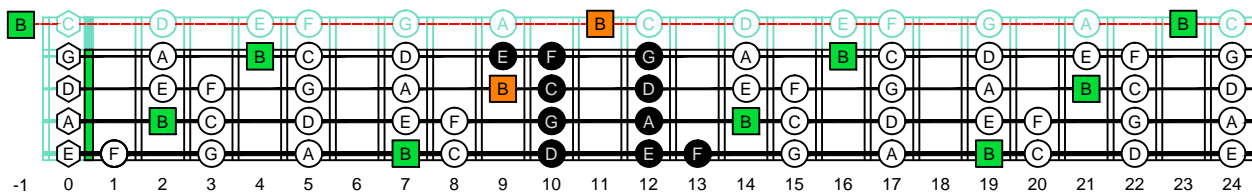

CAGED4BASS - ENTIRE FINGERBOARD OCTAVE SHAPES

CAGED4BASS B locrian mode - ENTIRE FINGERBOARD NOTE NAMES

CAGED4BASS B locrian mode 3C* box shape : ENTIRE FINGERBOARD NOTE NAMES

CAGED4BASS B locrian mode 3A1 box shape : ENTIRE FINGERBOARD NOTE NAMES

CAGED4BASS B locrian mode 4G1 box shape : ENTIRE FINGERBOARD NOTE NAMES

CAGED4BASS B locrian mode 4E2 box shape : ENTIRE FINGERBOARD NOTE NAMES

CAGED4BASS B locrian mode 2D* box shape : ENTIRE FINGERBOARD NOTE NAMES

CAGED4BASS B locrian mode 3C* box shape at 12 : ENTIRE FINGERBOARD NOTE NAMES