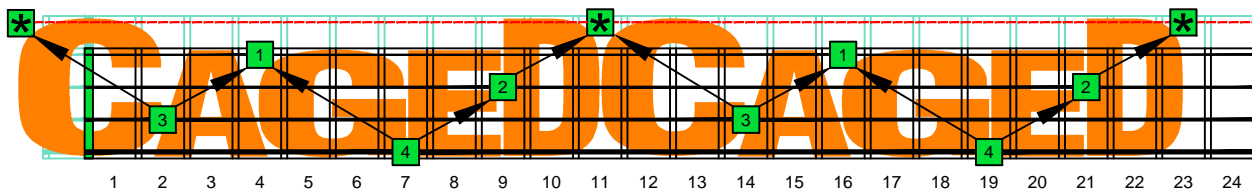

CAGED4BASS - ENTIRE FINGERBOARD OCTAVE SHAPES

CAGED4BASS B locrian mode - ENTIRE FINGERBOARD NOTE NAMES

CAGED4BASS B locrian mode 3C* box shape : ENTIRE FINGERBOARD NOTE NAMES

CAGED4BASS B locrian mode 3A1 box shape : ENTIRE FINGERBOARD NOTE NAMES

CAGED4BASS B locrian mode 4G1 box shape : ENTIRE FINGERBOARD NOTE NAMES

CAGED4BASS B locrian mode 4E2 box shape : ENTIRE FINGERBOARD NOTE NAMES

CAGED4BASS B locrian mode 2D* box shape : ENTIRE FINGERBOARD NOTE NAMES

CAGED4BASS B locrian mode 3C* box shape at 12 : ENTIRE FINGERBOARD NOTE NAMES