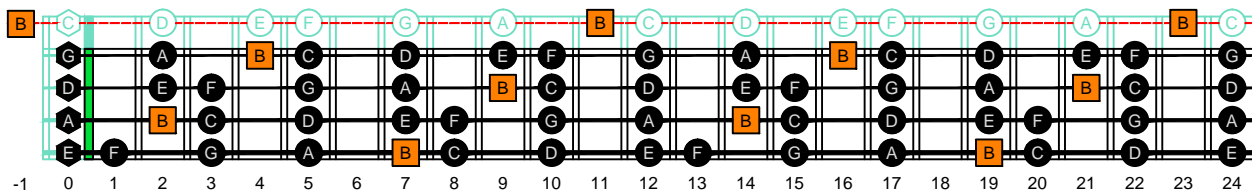

CAGED4BASS - ENTIRE FINGERBOARD OCTAVE SHAPES

CAGED4BASS B locrian mode - ENTIRE FINGERBOARD NOTE NAMES

CAGED4BASS B locrian mode 3C* box shape : ENTIRE FINGERBOARD NOTE NAMES

CAGED4BASS B locrian mode 3A1 box shape : ENTIRE FINGERBOARD NOTE NAMES

CAGED4BASS B locrian mode 4G1 box shape : ENTIRE FINGERBOARD NOTE NAMES

CAGED4BASS B locrian mode 4E2 box shape : ENTIRE FINGERBOARD NOTE NAMES

CAGED4BASS B locrian mode 2D* box shape : ENTIRE FINGERBOARD NOTE NAMES

CAGED4BASS B locrian mode 3C* box shape at 12 : ENTIRE FINGERBOARD NOTE NAMES